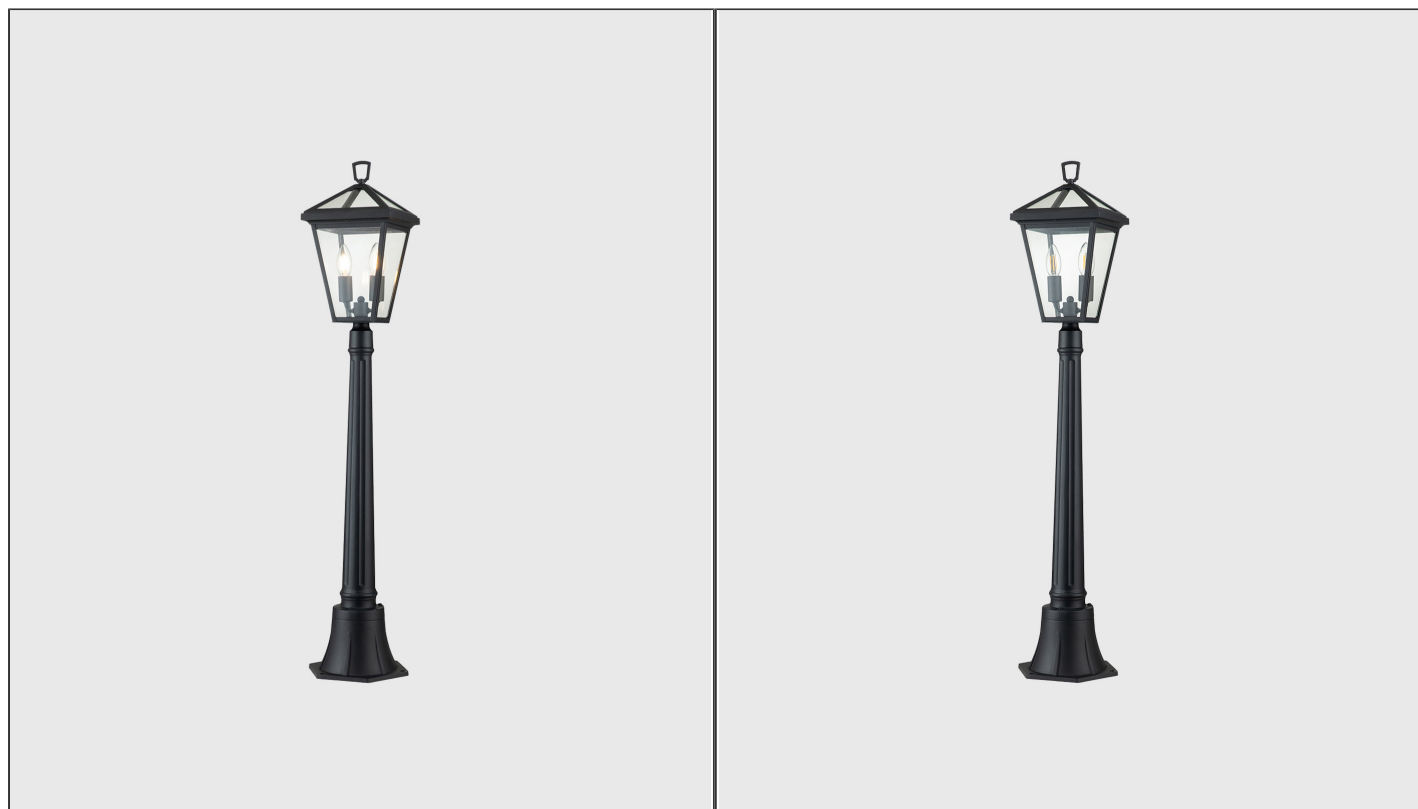

Alford Place 2lt Pole Light

ELS.QN-ALFORD-PLACE-4B-S-MB

PRODUCT DETAILS

Dimensions (cm)	H110.2 x W20.3
Application	Interior, Outdoor
Material	Glass, Aluminium
Finish	Museum Black
Lamp	E14 Max 40W
IP-Rating	IP44