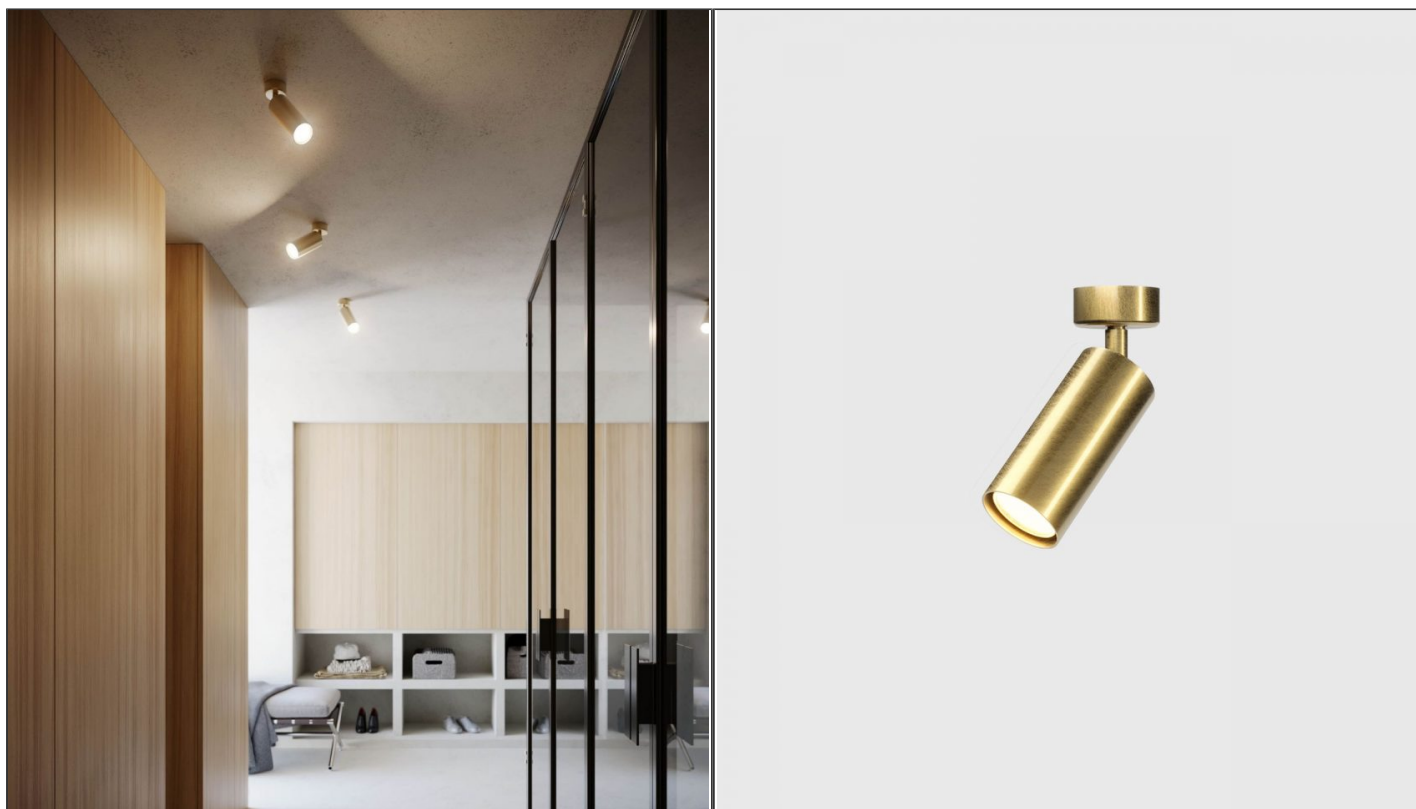

## Girasoli Semi-Flush Ceiling Light

IL.GIRASOLI SEMI/C

### PRODUCT DETAILS

<b>Dimensions (cm)</b>	H13.2 x Ø60
<b>Application</b>	Interior
<b>Material</b>	Glass, Brass
<b>Lamp</b>	GU10 LED Max 5W*