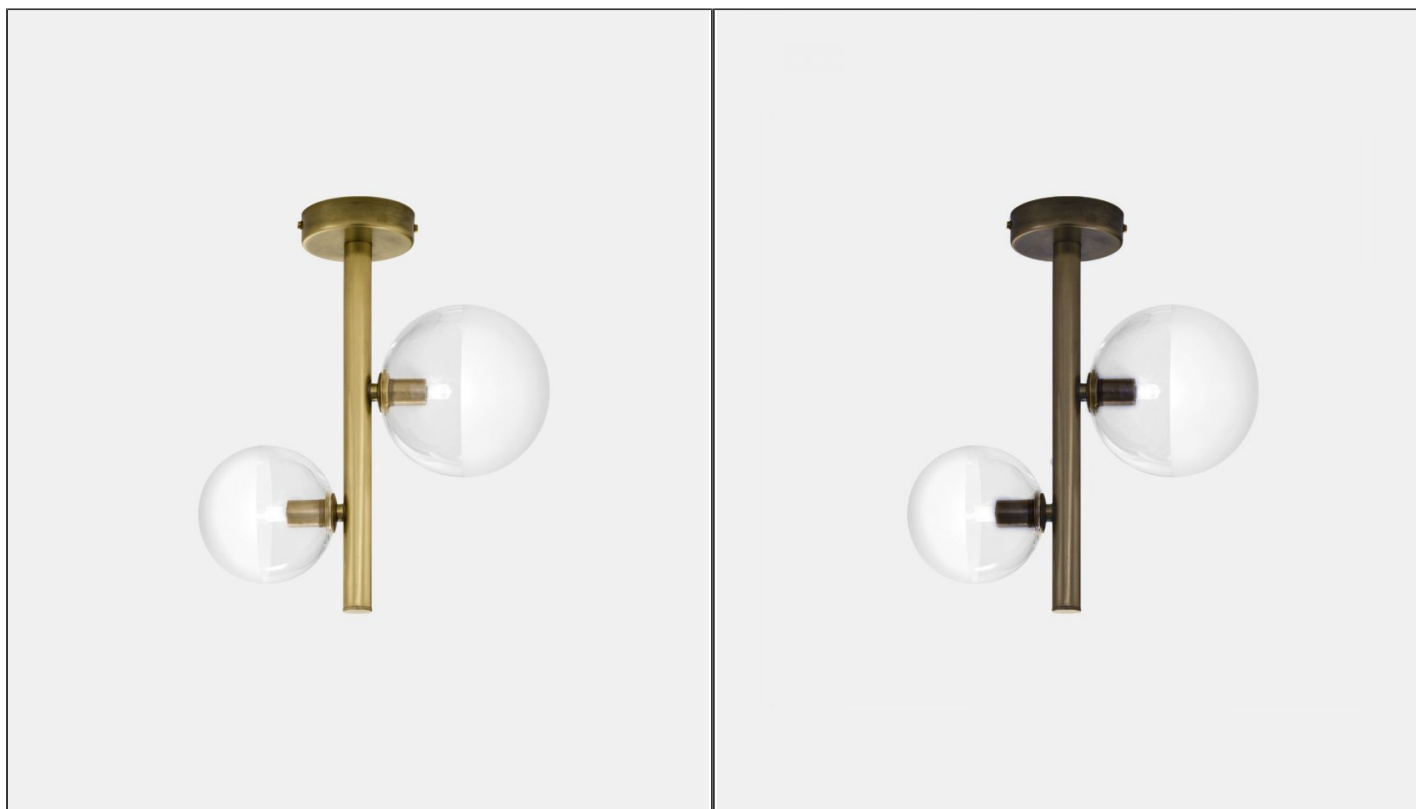

## Molecola 2lt Ceiling Light

IL.MOLECOLA 2/C

### PRODUCT DETAILS

<b>Dimensions (cm)</b>	H35.4 x W31
<b>Application</b>	Interior
<b>Material</b>	Glass, Brass
<b>Lamp</b>	G9 Max 5W
<b>Availability</b>	Upon Request