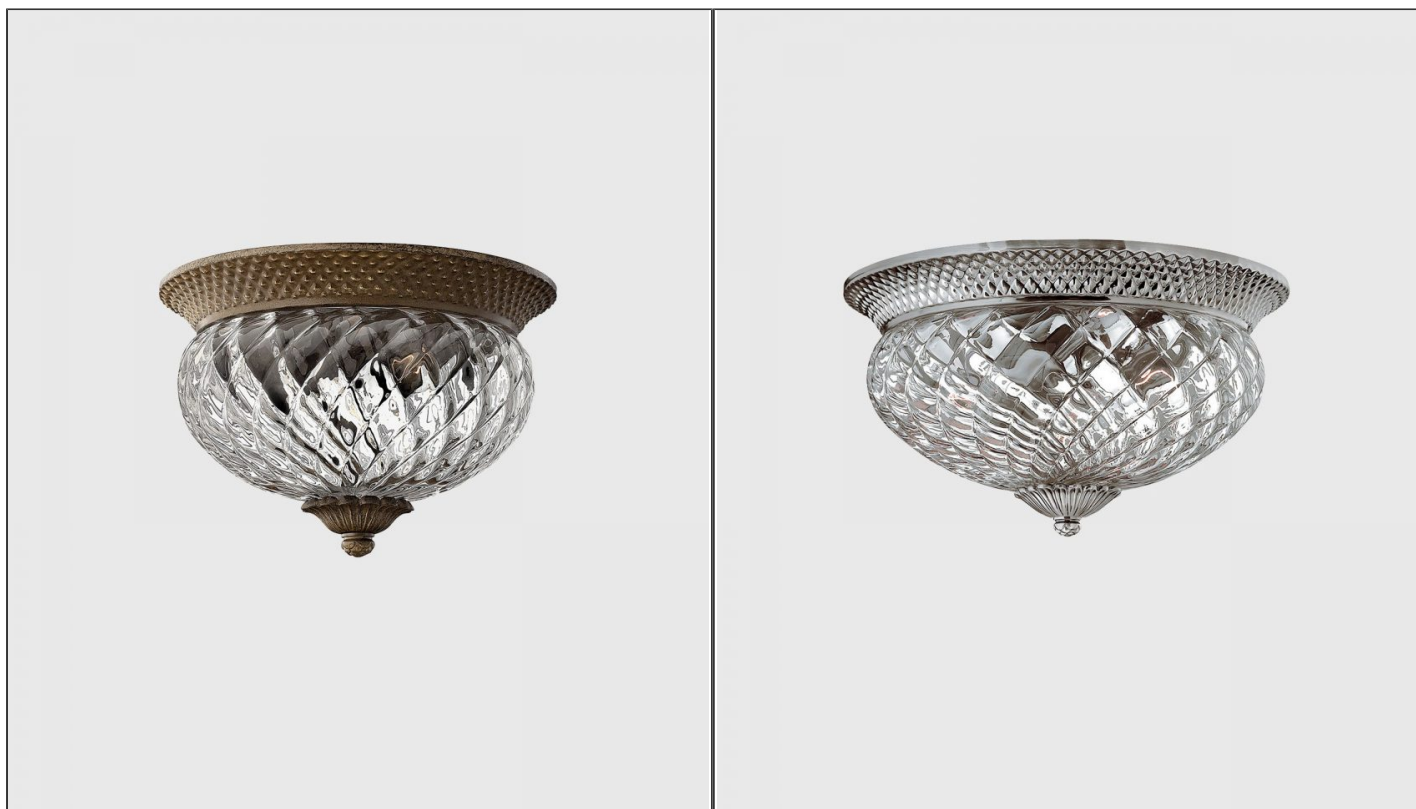

## Plantation Ceiling Light

ELS.HK-PLANT-F

### PRODUCT DETAILS

<b>Dimensions</b>	N/A
<b>Application</b>	Interior
<b>Material</b>	Metal
<b>Lamp</b>	E27 Max 60W
<b>Availability</b>	Upon Request