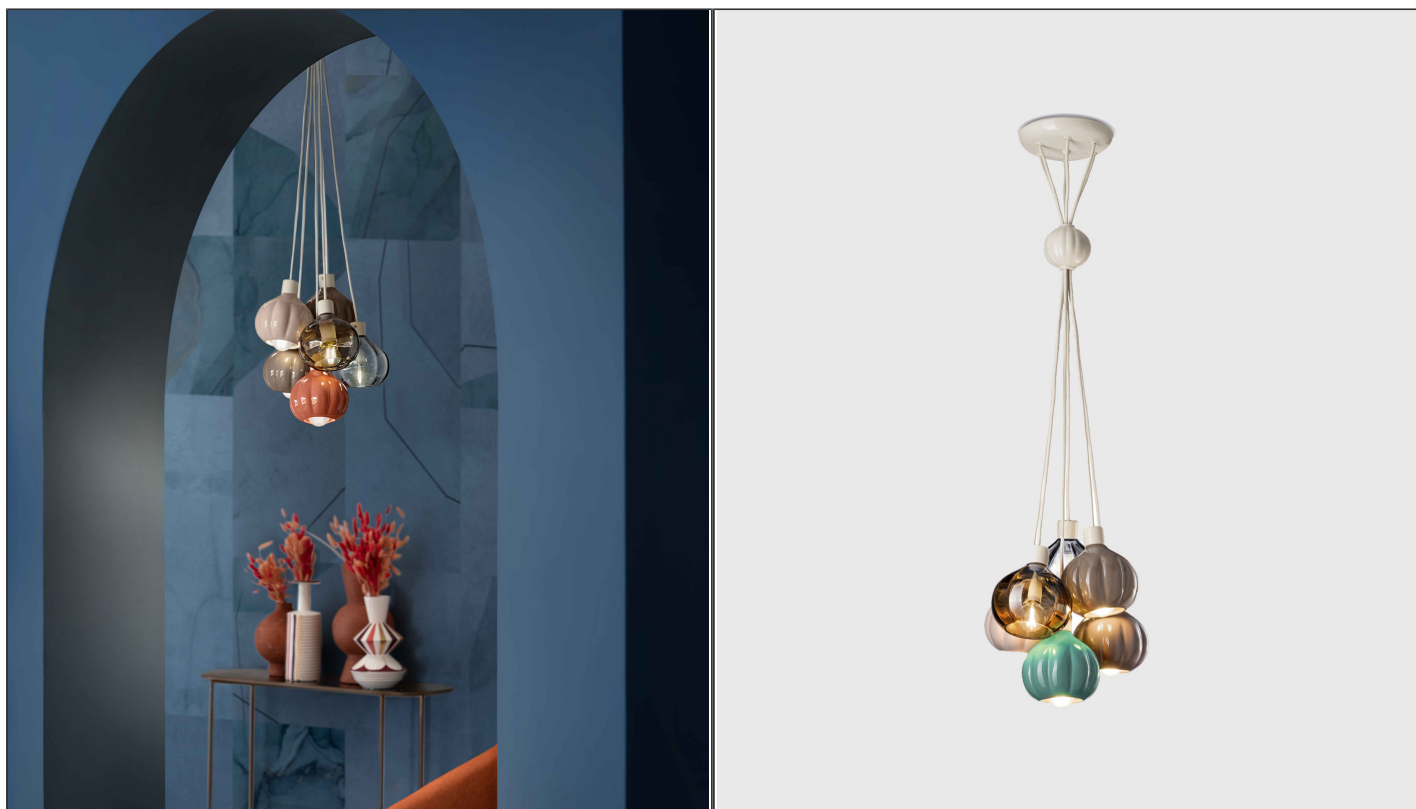

Afoxé 6lt Pendant Light

FER.AFOXÉ/6P

PRODUCT DETAILS

Dimensions (cm)	H14 x Ø13
Application	Interior
Material	Glass, Aluminium, Ceramic
Lamp	E14 Max 28W
Drop (cm)	Max 120

NOTES
