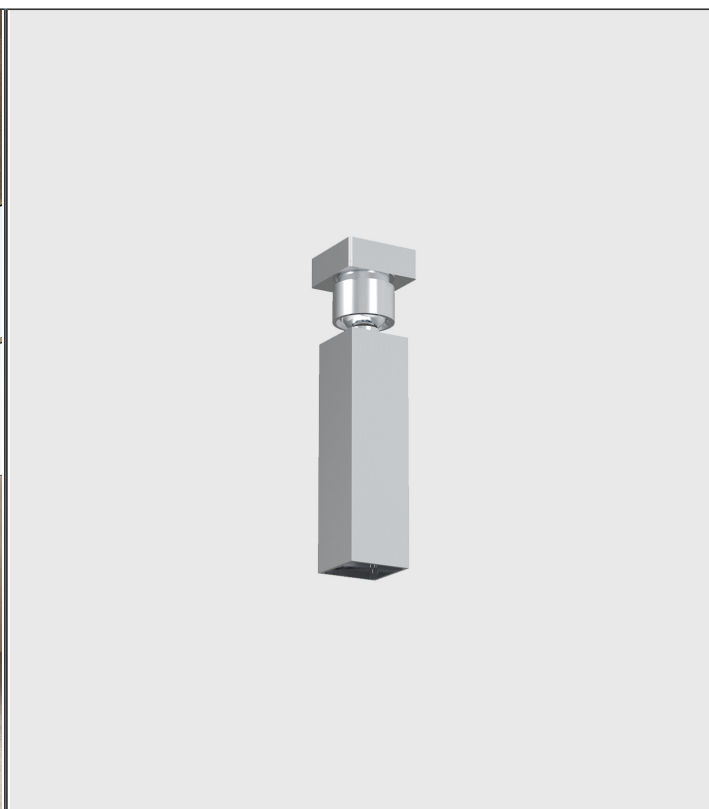

Airtek One Rectangle Pendant Light

KM.AIRTEK ONE REC/P

PRODUCT DETAILS

Dimensions (cm)	H23 x W97 x D197
Application	Interior
Material	Aluminium, Steel
Finish	3322, 446
Lamp	LED 3W 3000K
Drop (cm)	Max 216