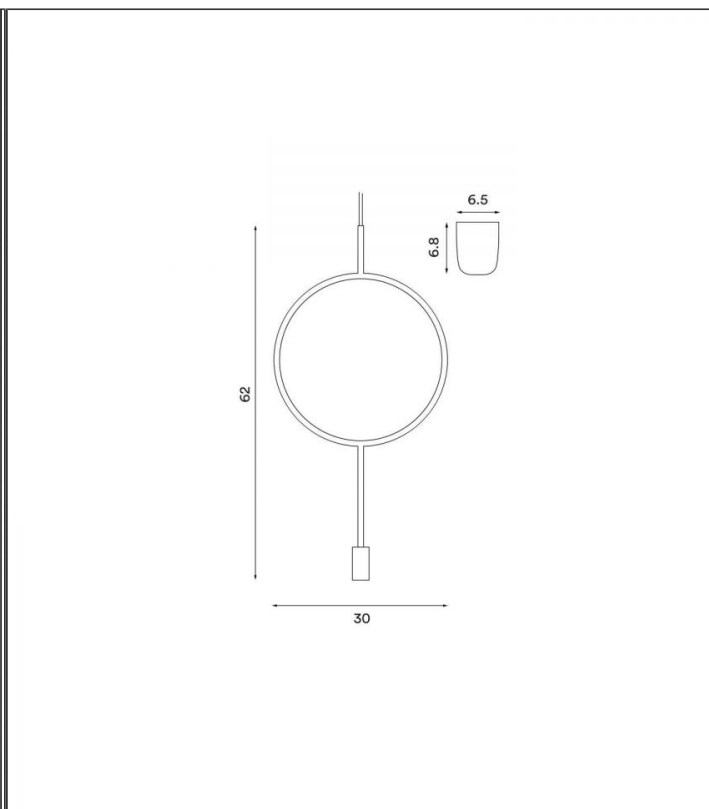

Circle Pendant Light

NOR.Circle

PRODUCT DETAILS

Dimensions (cm)	H62 x Ø30
Application	Interior
Material	Steel
Finish	Dark Grey
Lamp	E14 Max 40W
Drop (cm)	Max 350
Availability	Upon Request

NOTES
