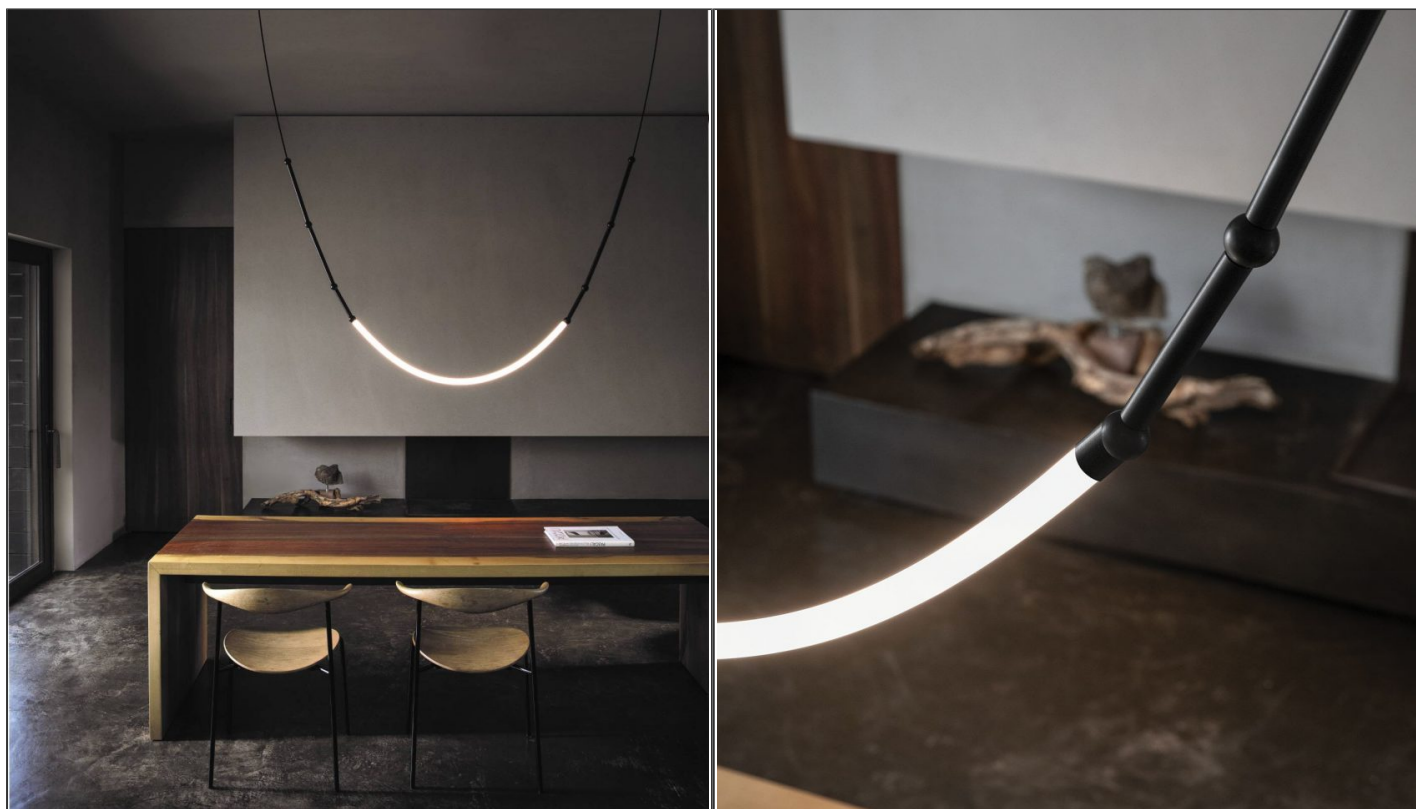

Leda Curve Pendant Light

KM.SE293.B

PRODUCT DETAILS

Dimensions (cm)	See Tech Drawing
Application	Interior
Material	Aluminium, Silicone
Shade Finish	Matte White
Lamp	LED 14.4W 3000K
Drop (cm)	Max 300

NOTES
