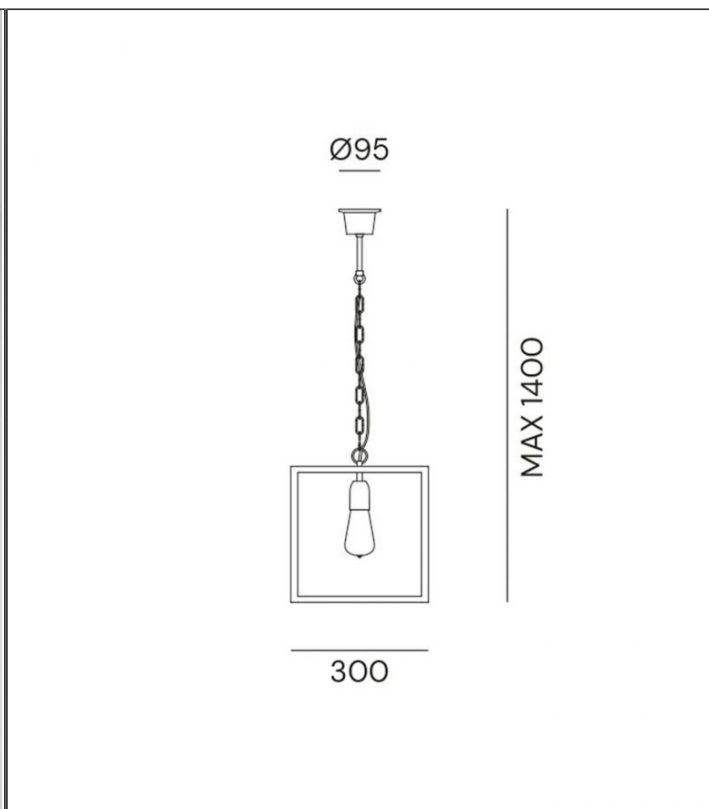

## London 1lt Pendant Light

IL.205.02.FF

### PRODUCT DETAILS

<b>Dimensions (cm)</b>	H30 x W30
<b>Application</b>	Interior
<b>Material</b>	Glass, Iron
<b>Finish</b>	Clear, Pre Aged
<b>Lamp</b>	E27 Max 15W
<b>Drop (cm)</b>	Max 140
<b>Availability</b>	Upon Request