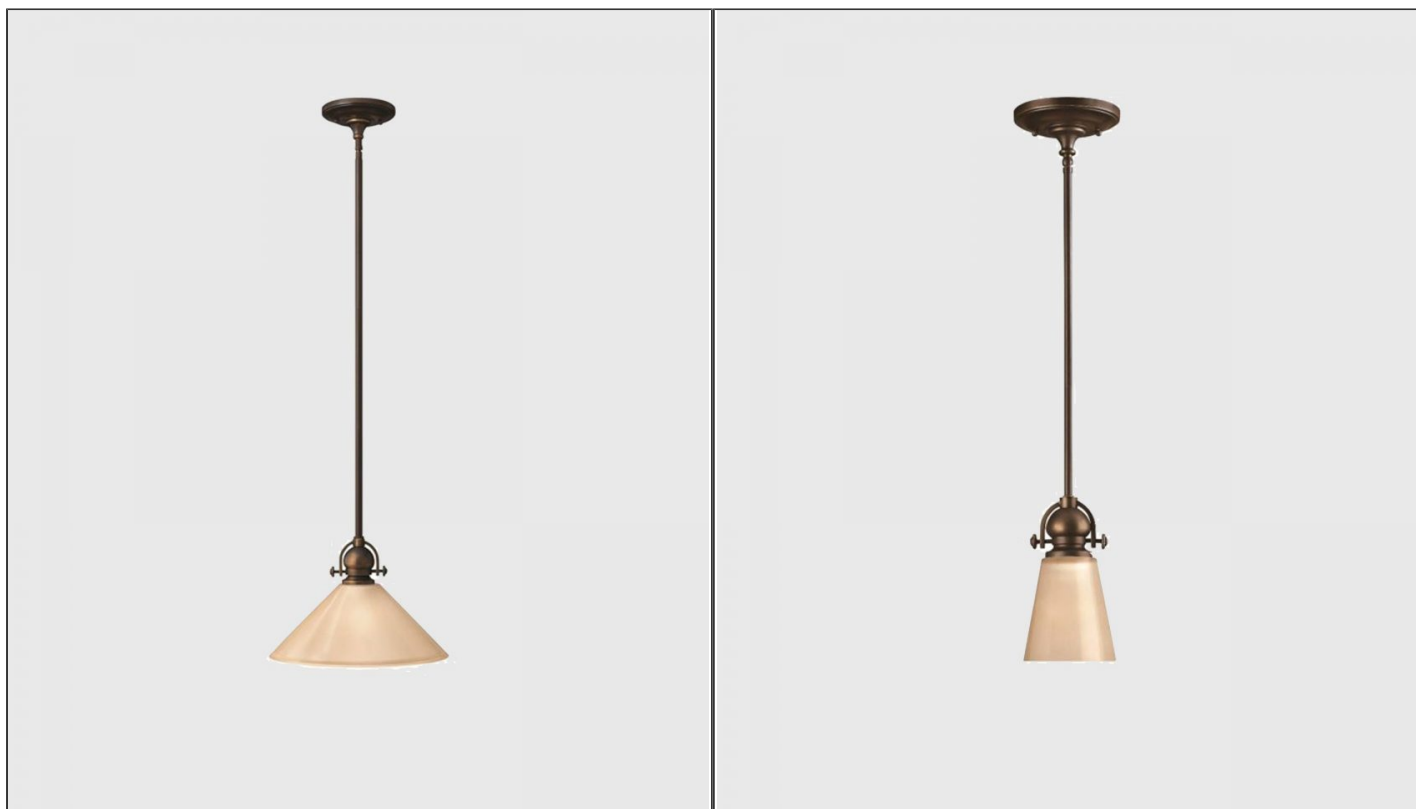

Mayflower Pendant Light

ELS.MAYFLOWER-P

PRODUCT DETAILS

Dimensions	N/A
Application	Interior
Material	Glass, Metal
Finish	Amber, Olde Bronze
Drop (cm)	Max 108
Lamp	E27 Max 60W
Availability	Upon Request

NOTES
