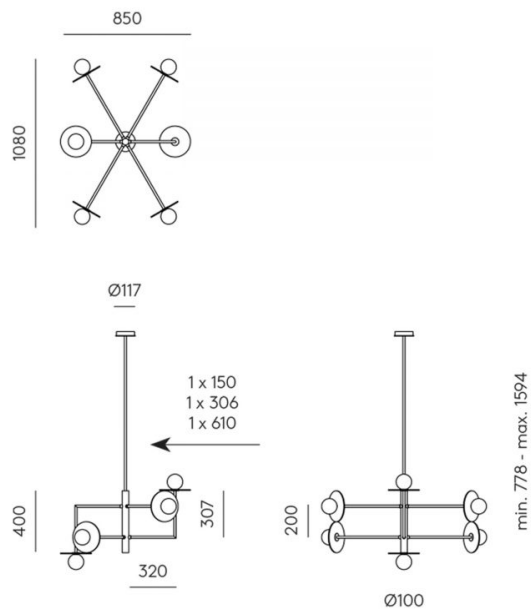

Miro 6lt Pendant Light

ARO.C1289/6+1289/20

PRODUCT DETAILS

Dimensions (cm)	H40 x W108
Application	Interior
Material	Glass, Steel
Finish	Matte Black, Opal
Lamp	G9 LED 5W 2700K (incl.)
Drop (cm)	Max 150

NOTES