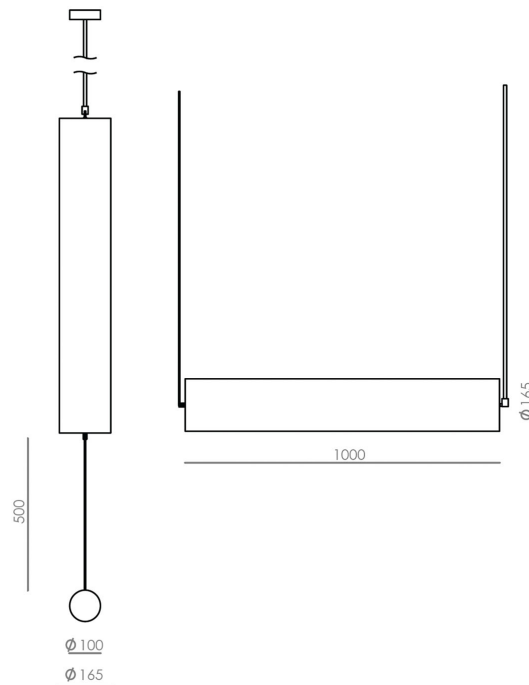

Nooi Vertical Pendant Light

C1276/L-V

PRODUCT DETAILS

Dimensions (cm)	H100 x Ø16.5
Application	Interior
Material	Acrylic, Linen, Marble, Steel
Finish	Cream
Lamp	T8 14W 3000K

NOTES
