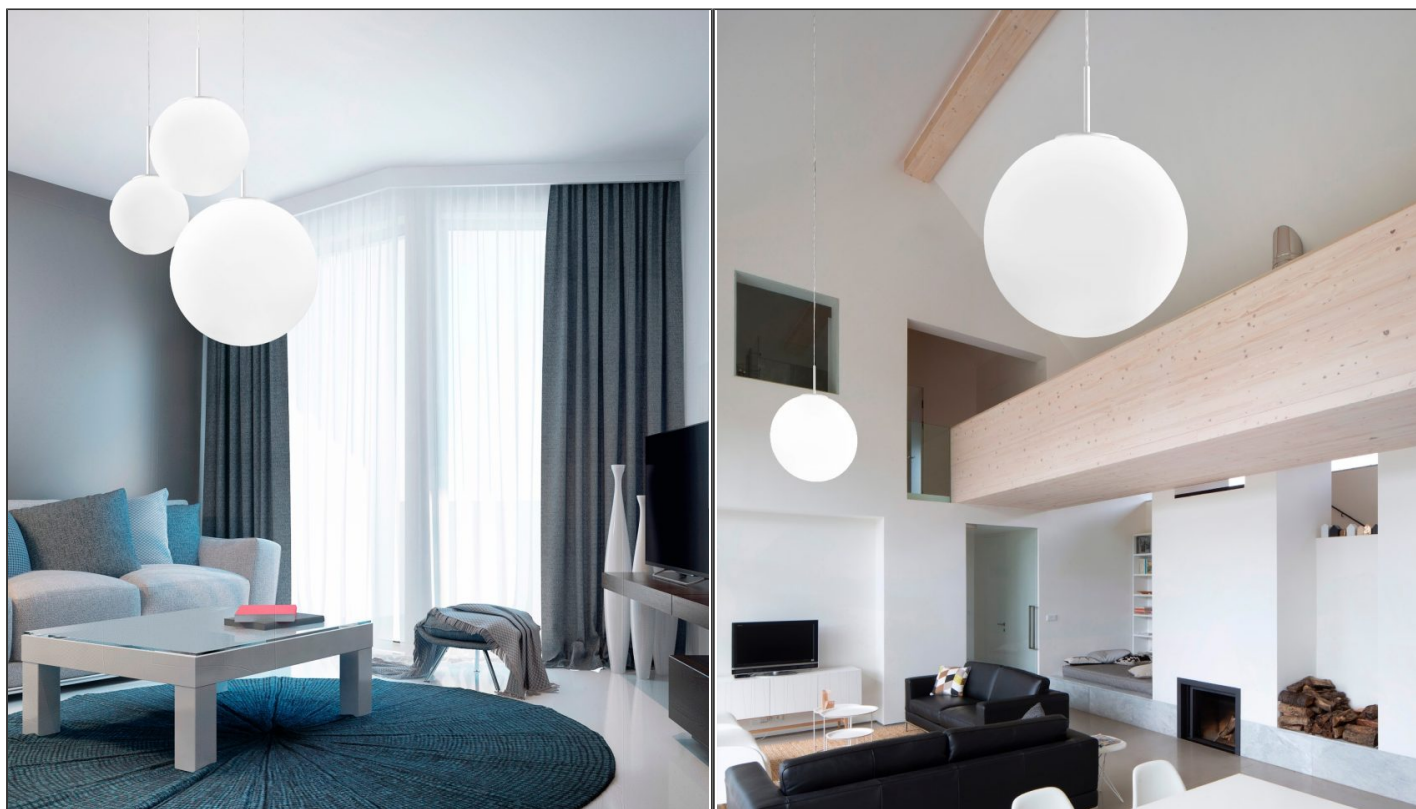

Sferis Pendant Light

ZAF.SFERIS/P

PRODUCT DETAILS

Dimensions	N/A
Application	Interior
Material	Glass, Metal
Finish	White
Lamp	E27 Max 60W
Drop (cm)	Max 120
Availability	Upon Request

NOTES
