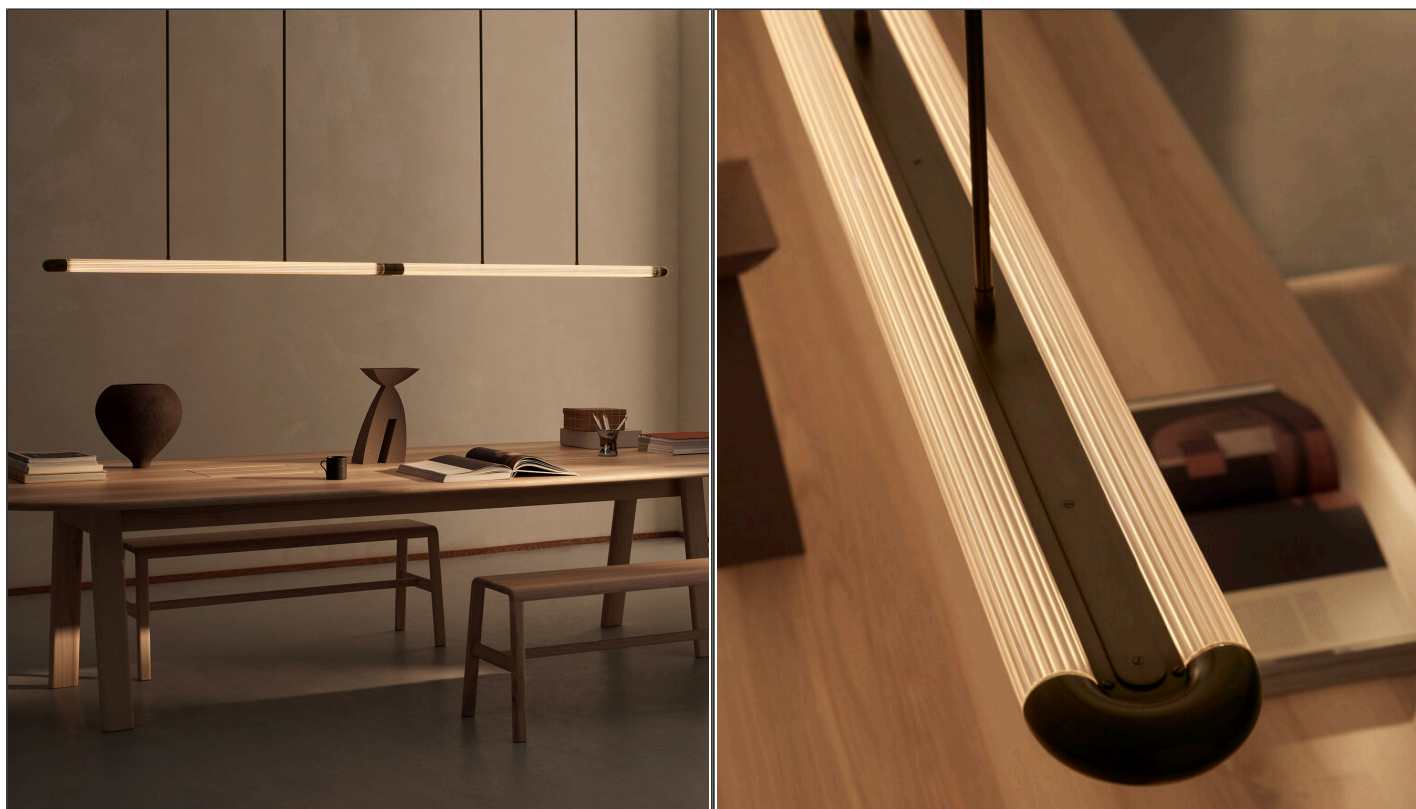

## Strata XL Pendant Light

JA.STRATA XL/P

### PRODUCT DETAILS

<b>Dimensions</b>	N/A
<b>Application</b>	Interior
<b>Material</b>	Glass, Brass
<b>Glass Finish</b>	Clear Reeded
<b>Lamp</b>	See Description
<b>Drop (cm)</b>	As Required