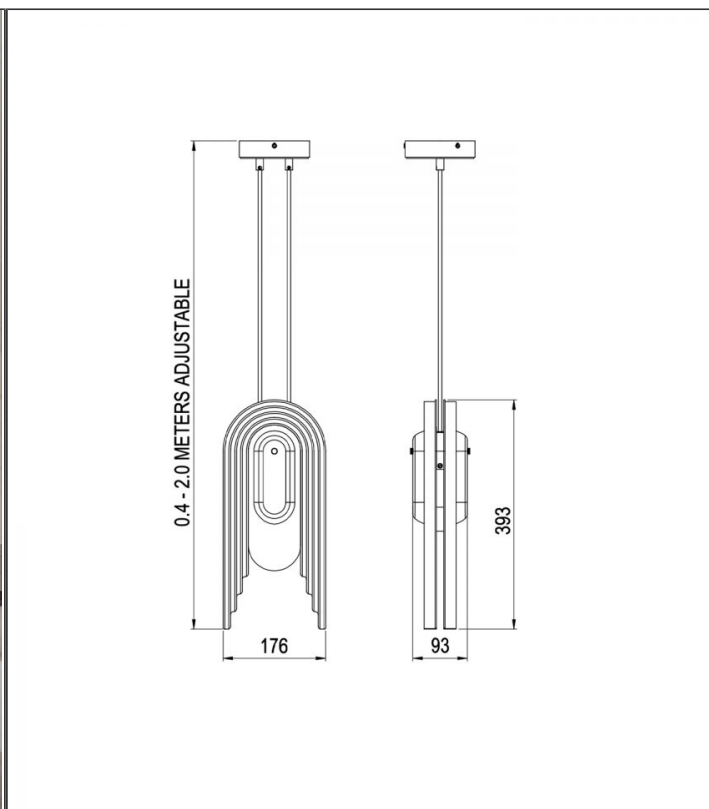

Vima Pendant Light

BF.VMA0010

PRODUCT DETAILS

Dimensions (cm)	H39.3 x W17.6 x D9.3
Application	Interior
Material	Glass, Alabaster, Brass
Finish	Brushed Brass/Alabaster
Lamp	G9 LED 4W 2700K*
Drop (cm)	Max 200