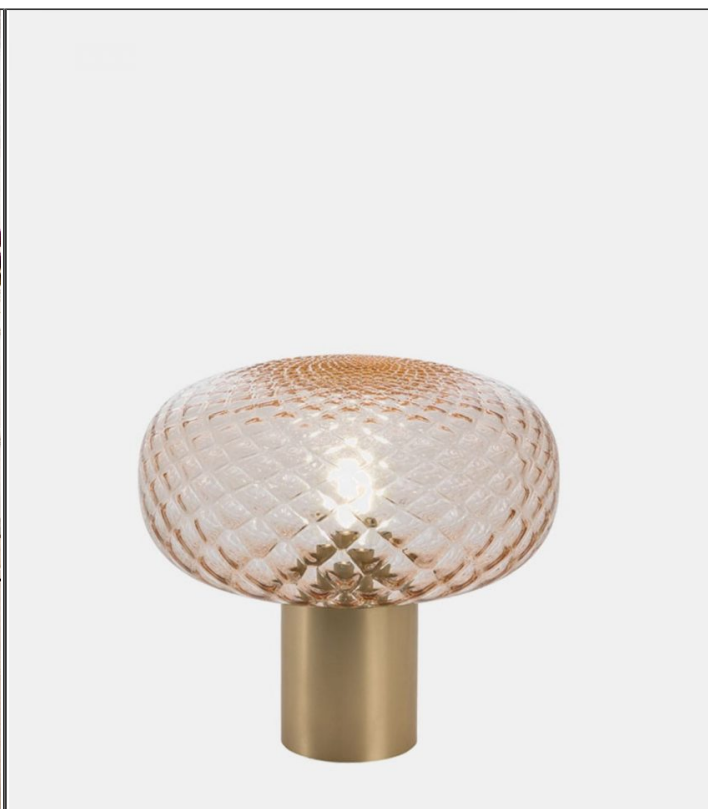

Bloom Table Lamp

IL.BLOOM/T

PRODUCT DETAILS

Dimensions	N/A
Availability	Upon Request
Material	Glass, Brass
Size	2417, 785

NOTES
