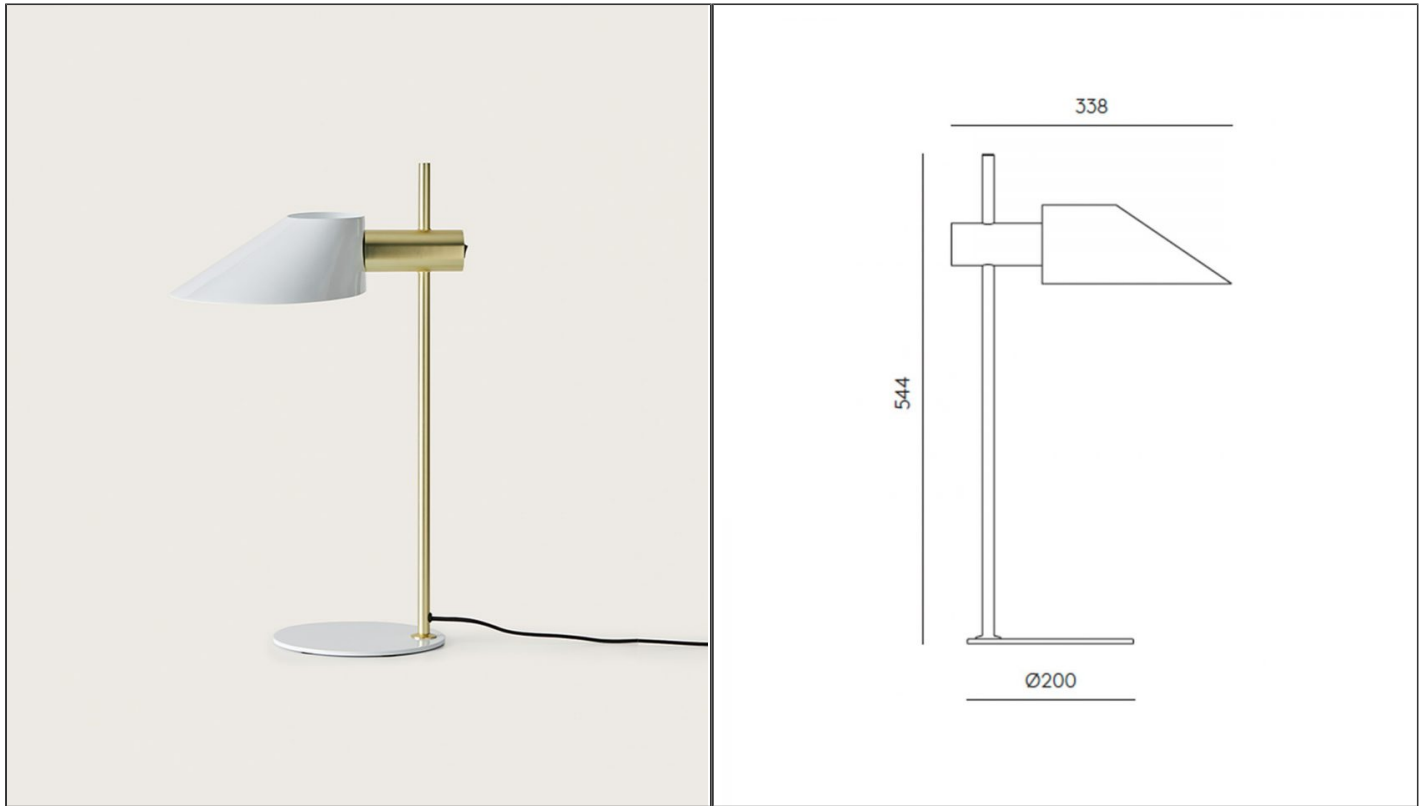

**Cohen Gold Table Lamp**

ARO.S1196/BCO

**PRODUCT DETAILS**

|                        |                   |
|------------------------|-------------------|
| <b>Dimensions (cm)</b> | H54.5 x Ø33.8     |
| <b>Application</b>     | Interior          |
| <b>Material</b>        | Steel             |
| <b>Finish</b>          | Matte Brass/White |
| <b>Lamp</b>            | G9 LED Max 5W     |