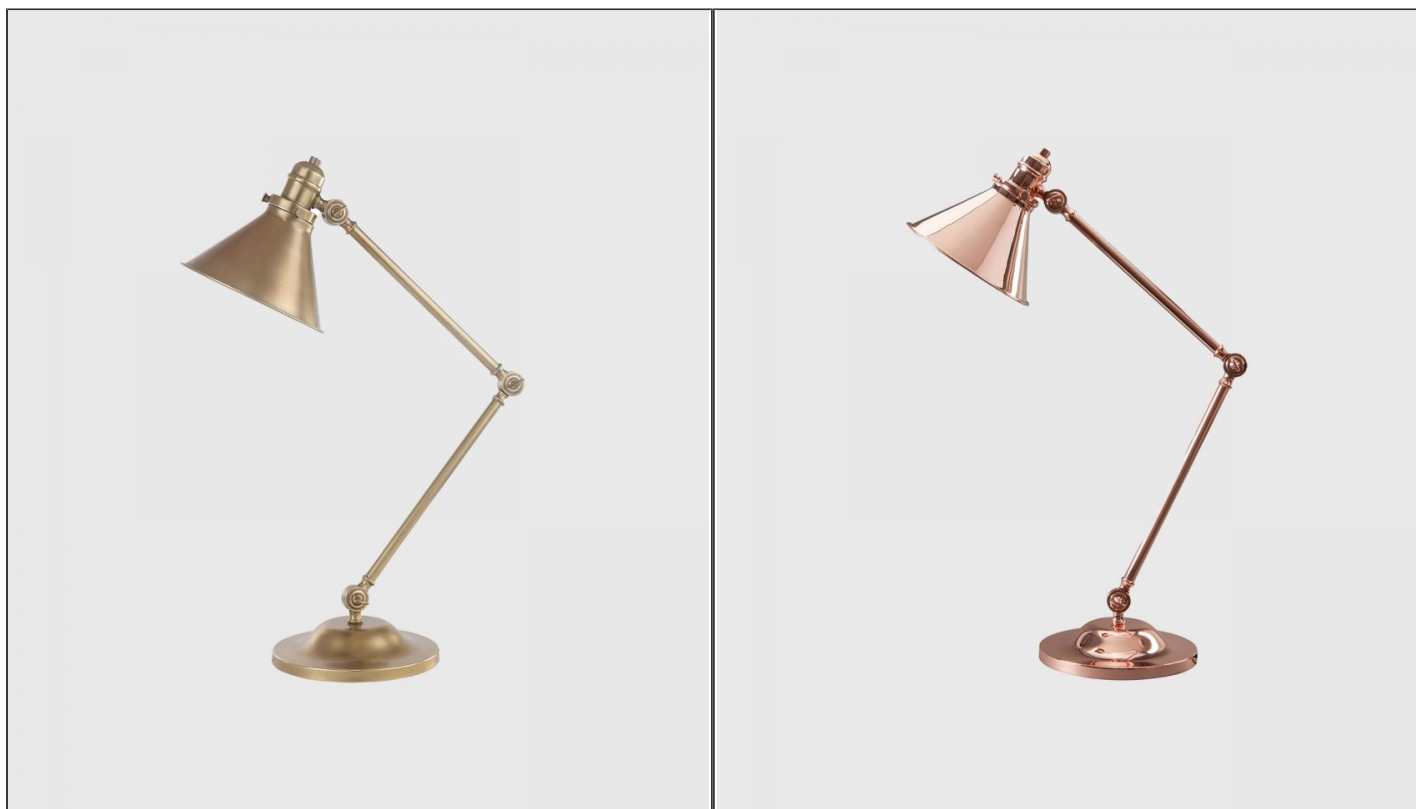

Provence Table Lamp

ELS.PV-TL

PRODUCT DETAILS

Dimensions (cm)	H66 x W22
Application	Interior
Material	Metal
Lamp	E27 Max 60W
Availability	Upon Request

NOTES
