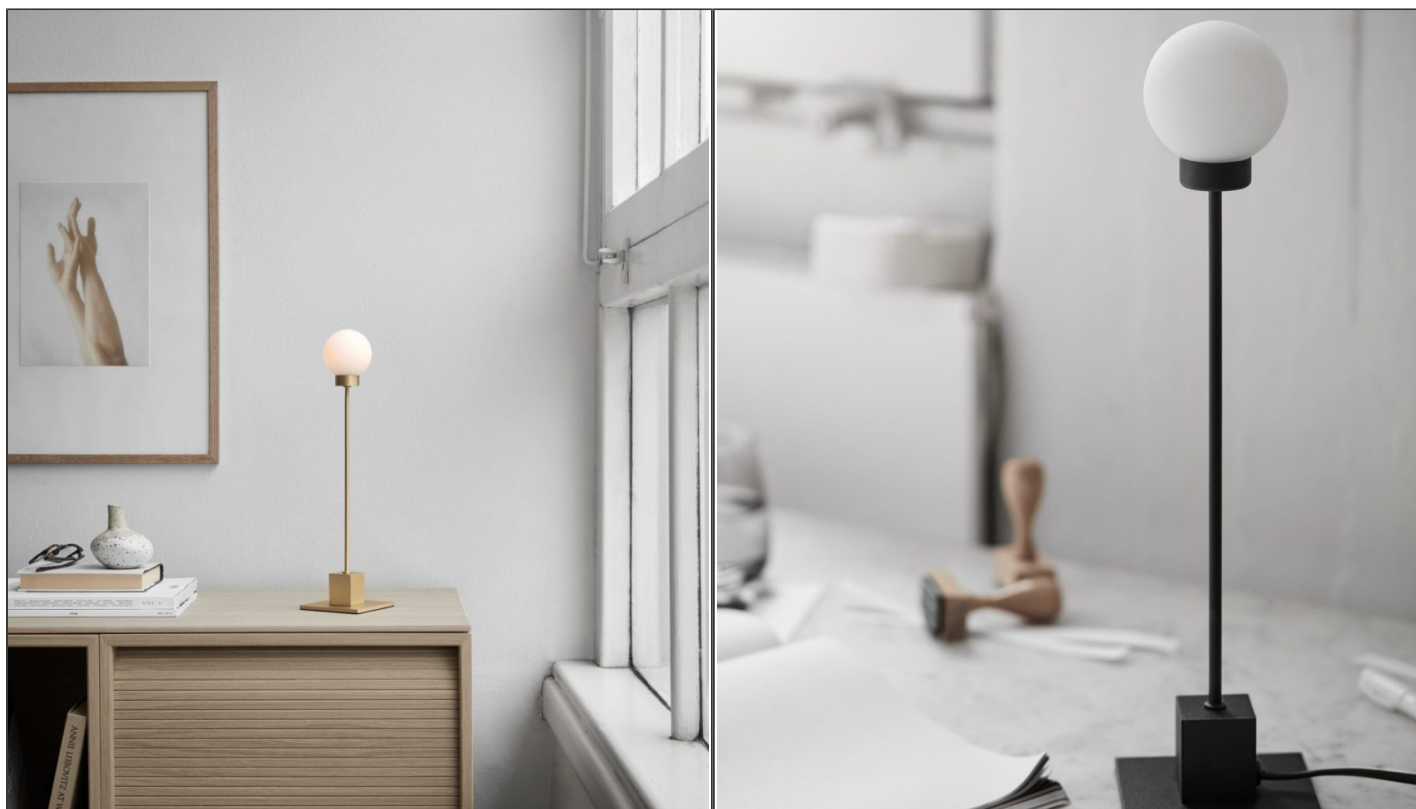

Snowball Table Lamp

NOR.Snowball Small

PRODUCT DETAILS

Dimensions (cm)	H41 x Ø10
Application	Interior
Material	Glass, Metal
Lamp	G9 Max 40W
Availability	Upon Request

NOTES
