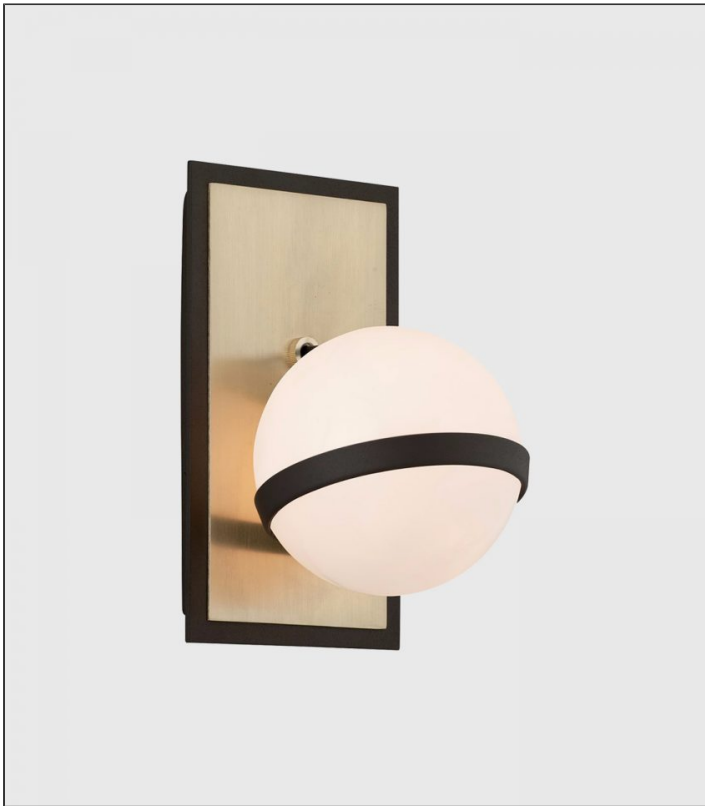

Ace Wall Light

HVG.B5301-CE

PRODUCT DETAILS

Dimensions (cm)	H23 x W13 x D16
Application	Interior
Material	Glass, Metal
Finish	Bronze Brushed Brass/Black, White
Lamp	G9 Max 5W
Availability	Upon Request

NOTES
