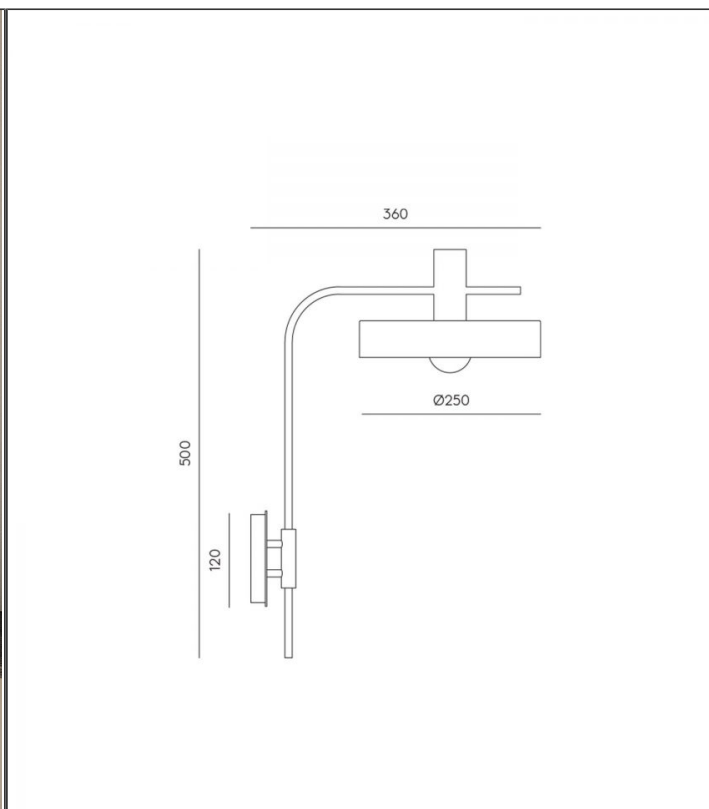

Aloa Wall Light

ARO.A1227

PRODUCT DETAILS

Dimensions (cm)	H50 x W25 x P36
Application	Interior
Material	Steel
Finish	Matte Black, Shiny Gold
Lamp	E27 Max 60W

NOTES
