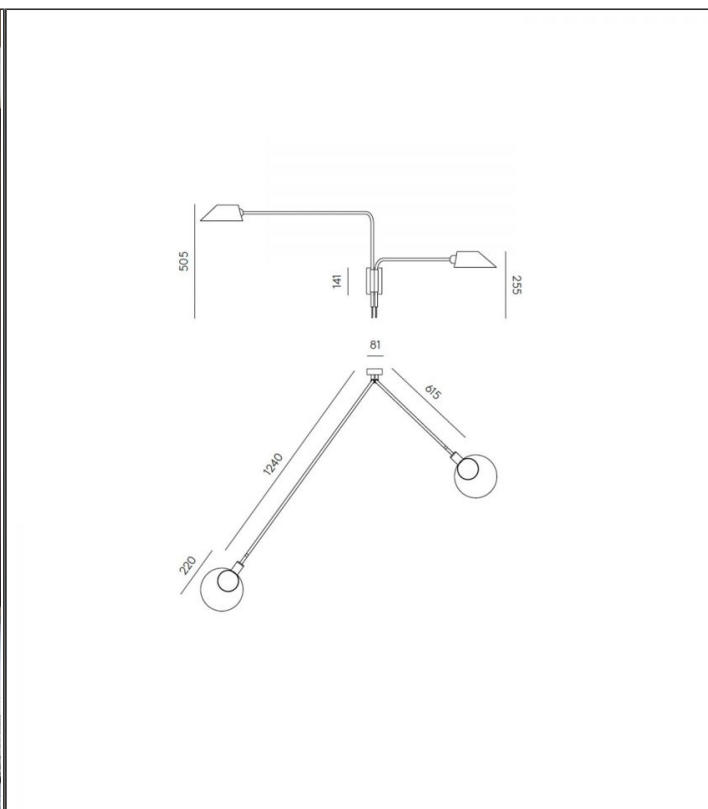

Duo Wall Light

ARO.A1170/2

PRODUCT DETAILS

Dimensions (cm)	H50.5 x D124
Application	Interior
Material	Steel
Finish	Matte Black
Lamp	E27 Max 11W

NOTES
