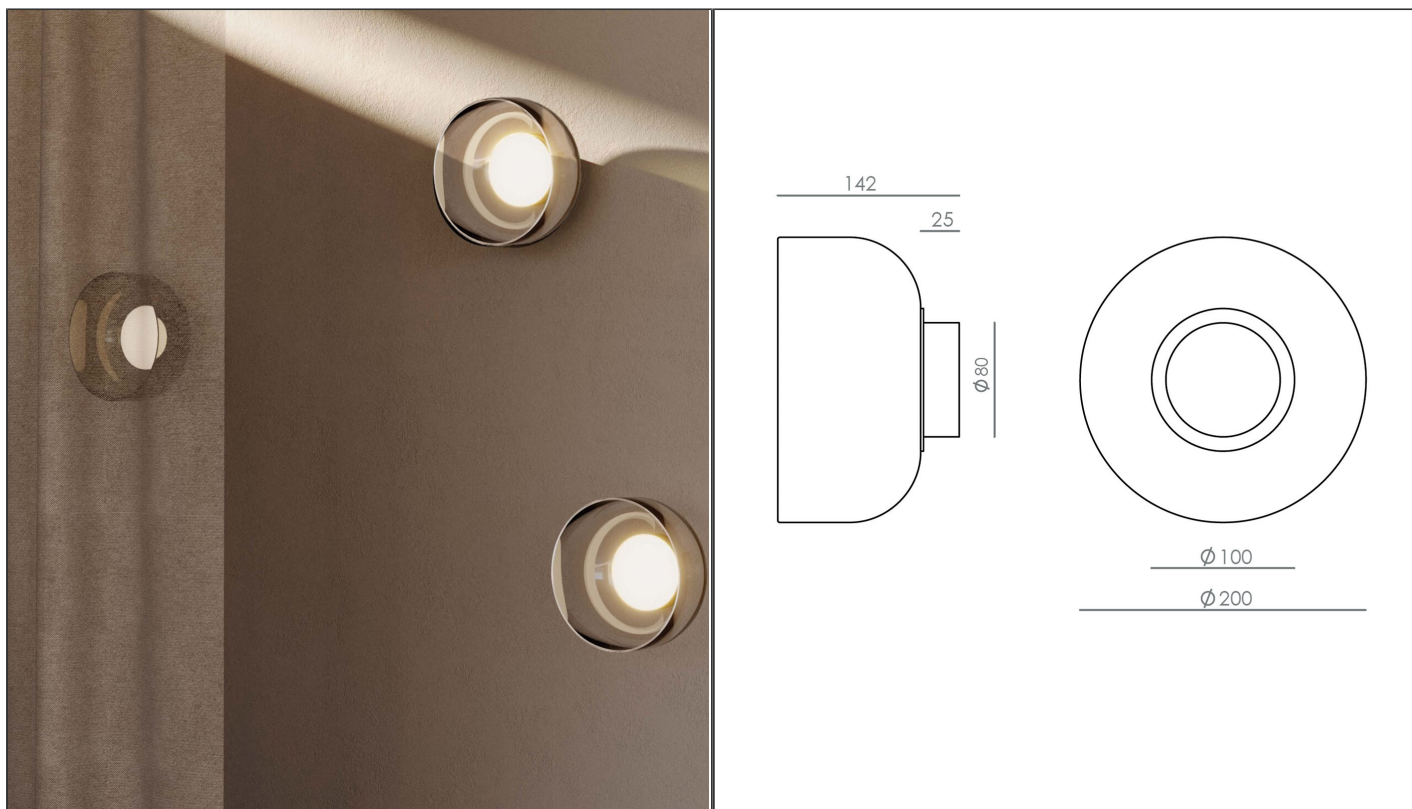

**Ipon Wall Light**

ARO.IPON/W

**PRODUCT DETAILS**

<b>Dimensions (cm)</b>	Ø20 x D14.2
<b>Application</b>	Interior
<b>Material</b>	Glass, Metal
<b>Glass Finish</b>	Clear
<b>Lamp</b>	LED 10W 2700K

**NOTES**