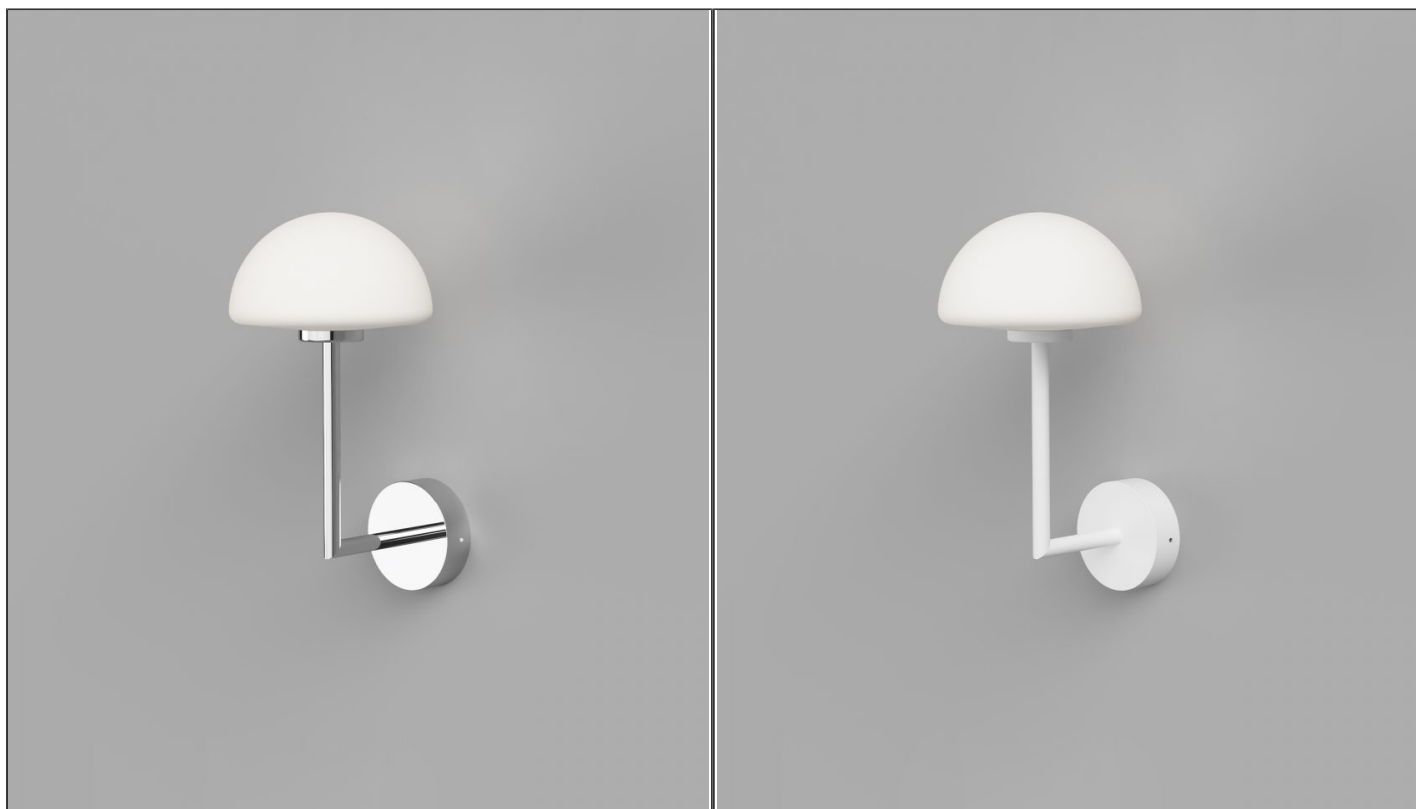

## Orb Dome Long Arm Wall Light

LR.ORB.DM/LONG/W

### PRODUCT DETAILS

<b>Dimensions (cm)</b>	H27.3 x W14 x D17
<b>Application</b>	Interior
<b>Material</b>	Glass, Aluminium
<b>Lamp</b>	G9 Max 3W LED
<b>IP-Rating</b>	IP44