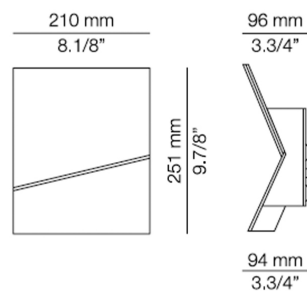

Piu Wall Light

EST.A-332OL-74

PRODUCT DETAILS

Dimensions (cm)	H25.1 x W21 x D9.6
Application	Interior
Material	Acrylic, Metal
Finish	93
Lamp	LED 15W 2700K

NOTES
