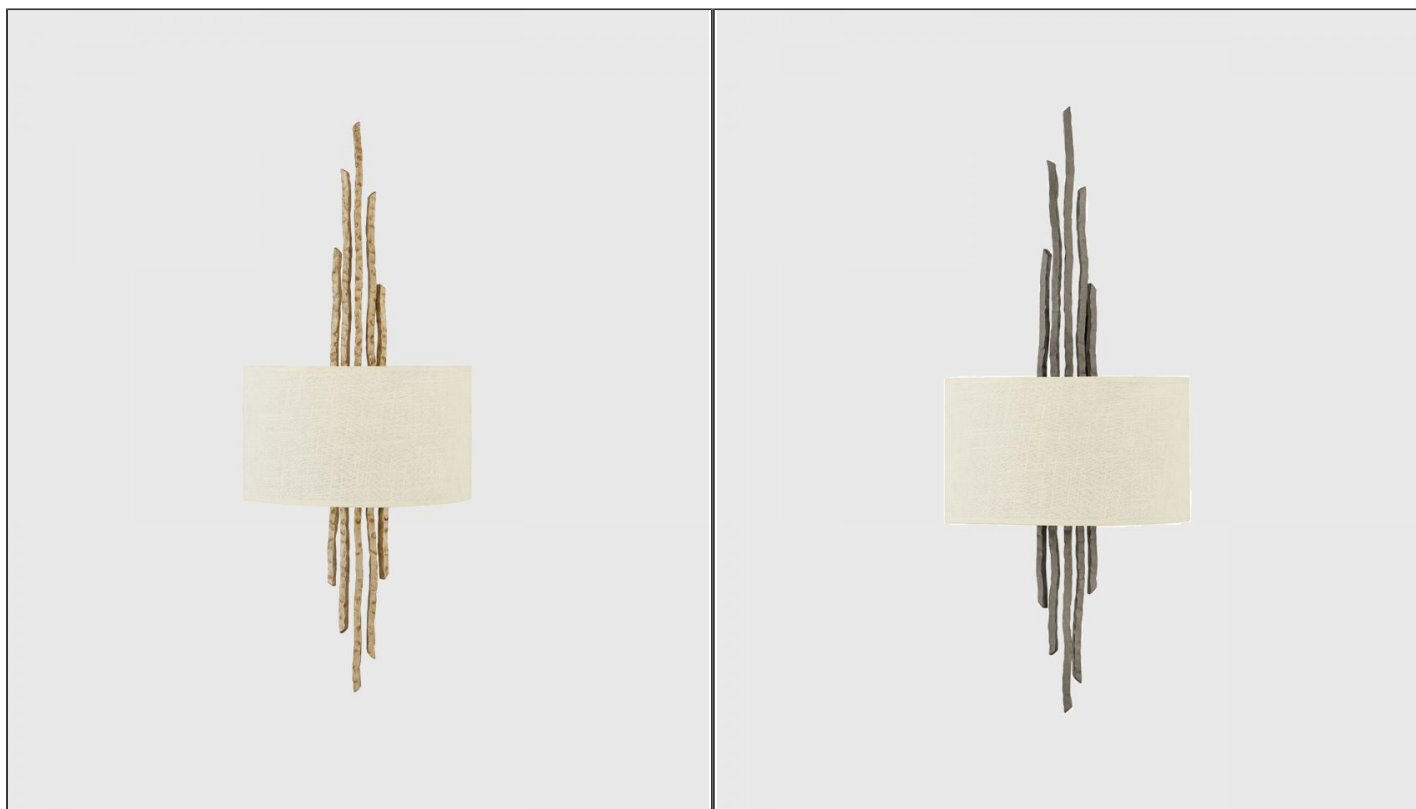

### Spyre Wall Light

ELS.HK-SPYRE2-W

#### PRODUCT DETAILS

<b>Dimensions (cm)</b>	H67 x W31
<b>Application</b>	Interior
<b>Material</b>	Metal
<b>Lamp</b>	E14 Max 40W
<b>Availability</b>	Upon Request