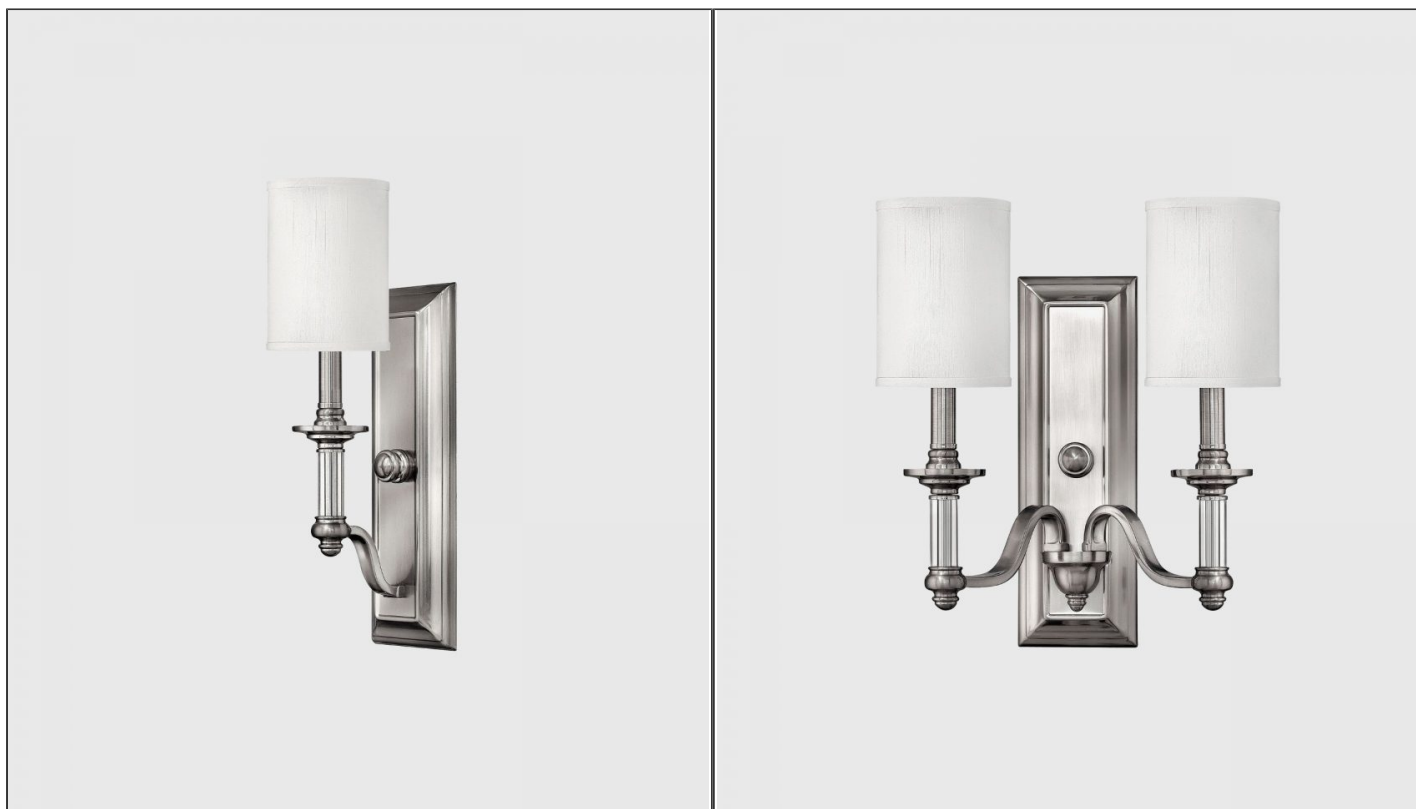

**Sussex Wall Light**

ELS.HK-SUSSEX-W

**PRODUCT DETAILS**

<b>Dimensions</b>	N/A
<b>Application</b>	Interior
<b>Material</b>	Metal
<b>Finish</b>	Brushed Nickel
<b>Lamp</b>	E14 Max 60W
<b>Availability</b>	Upon Request