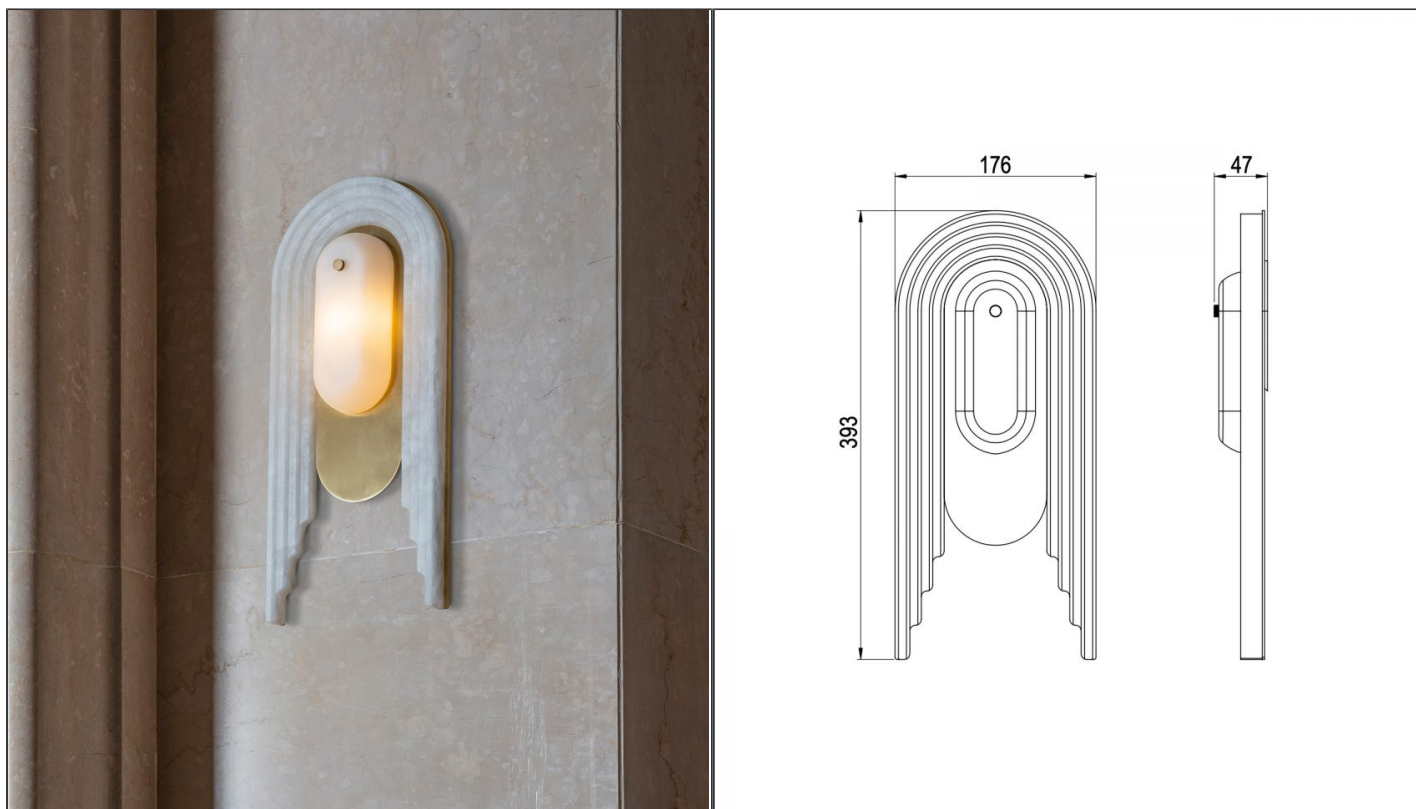

Vima Wall Light

BF.VMA0020

PRODUCT DETAILS

Dimensions (cm)	H39.3 x W17.6 x D4.7
Application	Interior
Material	Glass, Alabaster, Brass
Finish	Brushed Brass/Alabaster
Lamp	G9 LED 4W 2700K*

NOTES
