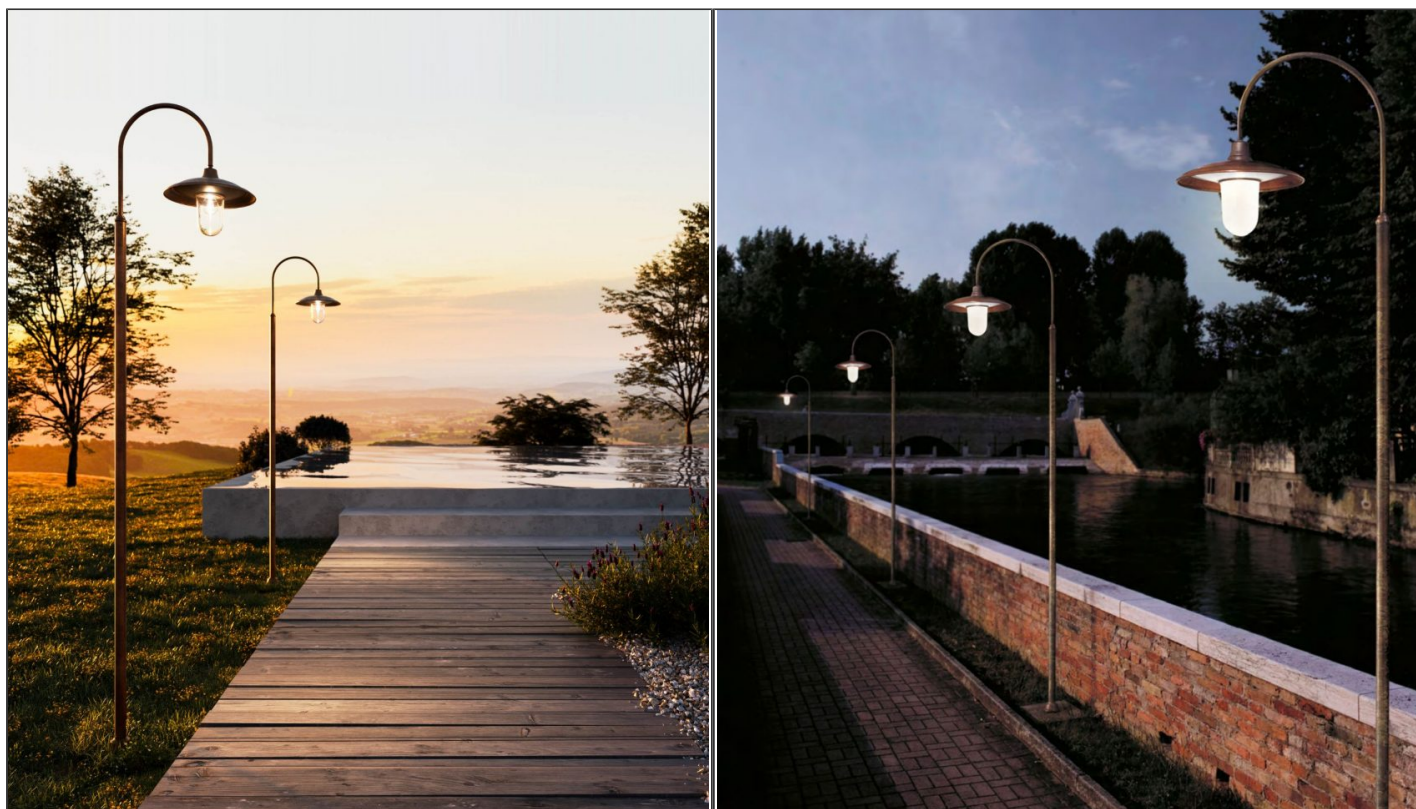

Barchessa Curve Pole Light

IL.BARCHESSA CURVE/O/P

PRODUCT DETAILS

Dimensions (cm)	H245 x W33 x D60
Application	Outdoor
Material	Copper, Brass
Finish	Pre Aged
Lamp	E27 Max 15W
IP-Rating	IP44
Availability	12 weeks