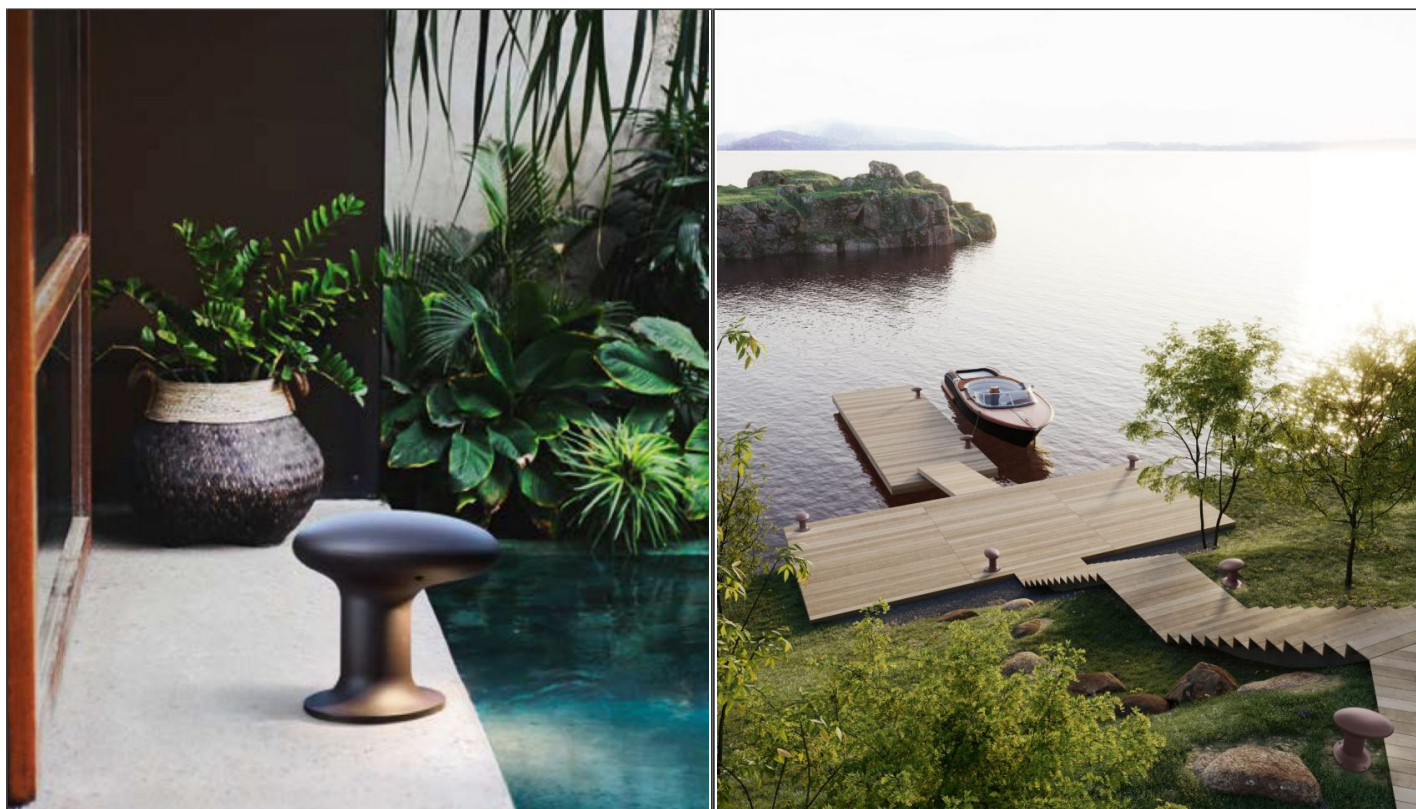

Bitta Bollard Light

TOR.BITTA/O/B

PRODUCT DETAILS

| | |
|------------------------|---------------|
| Dimensions | N/A |
| Availability | Upon Request |
| Material | Cast Iron |
| Finish | 2420, 167 |
| Dimensions (cm) | H42 x W36 |
| Lamp | LED 15W 3000K |
| IP-Rating | IP66 |