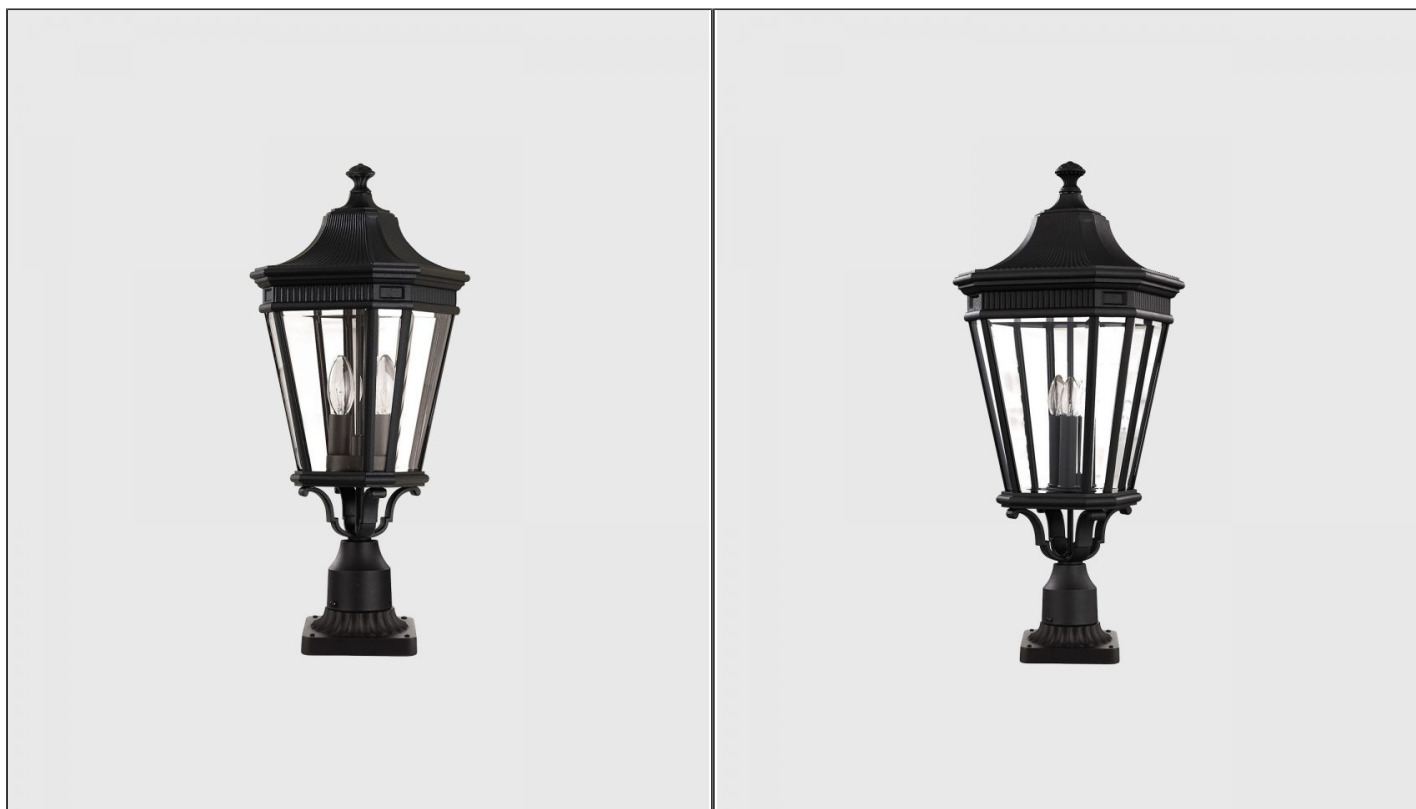

Cotswold Lane Pedestal Light

ELS.FE-COTSLN3-PEDESTAL

PRODUCT DETAILS

Dimensions	N/A
Application	Outdoor
Material	Glass, Metal
Finish	Black, Clear
Lamp	E14 Max 60W
IP-Rating	IP44
Availability	Upon Request