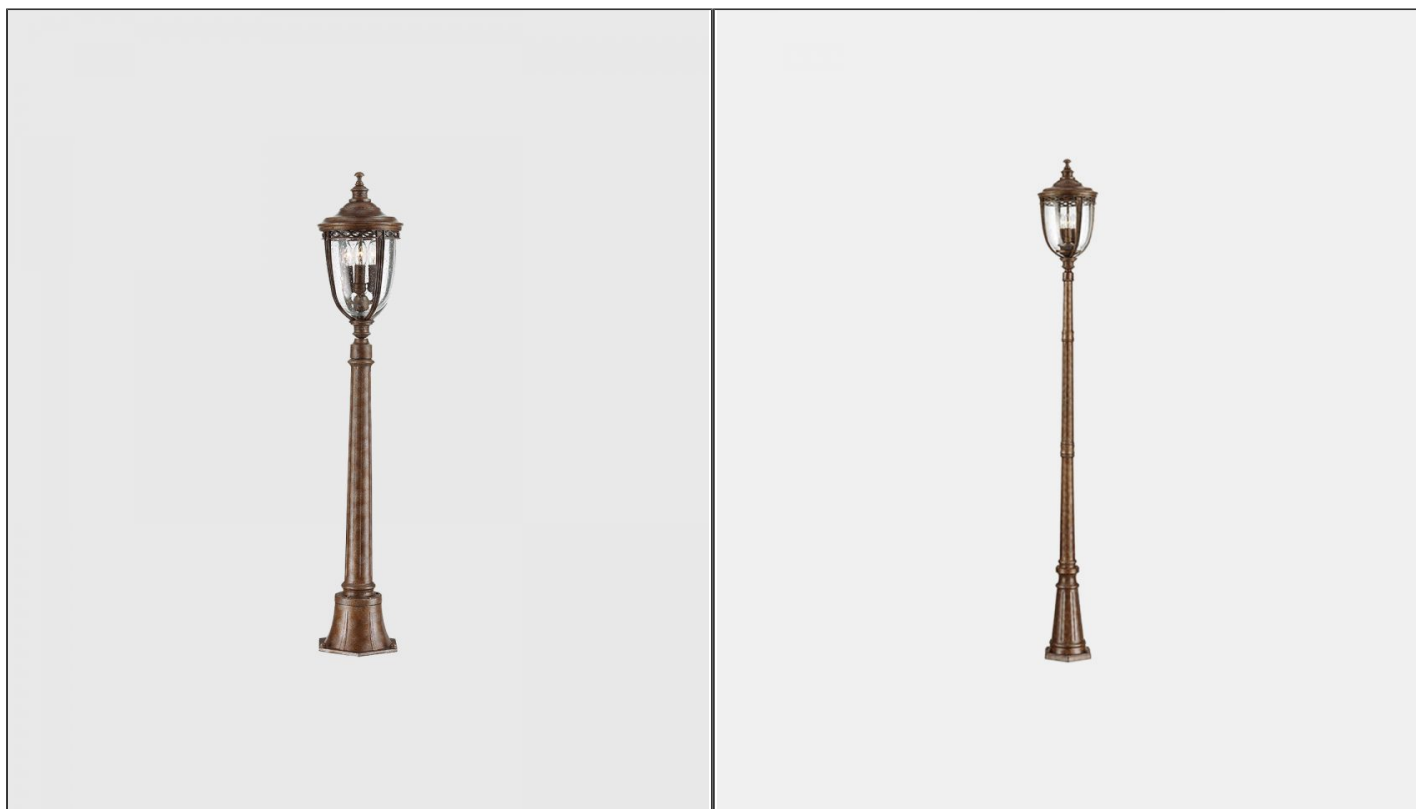

English Bridle Bollard/Post Light

ELS.FE-EB-BP

PRODUCT DETAILS

Dimensions	N/A
Application	Outdoor
Material	Glass, Metal
Lamp	E14 Max 60W
IP-Rating	IP44
Availability	Upon Request

NOTES
