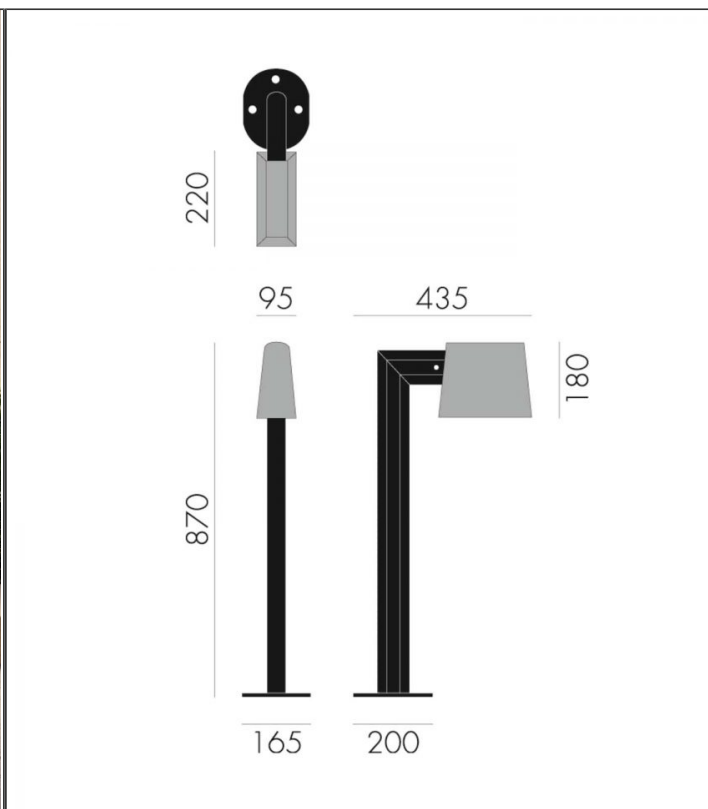

Saint Tropez Bollard Light

IL.Z2C1

PRODUCT DETAILS

Dimensions (cm)	H87 x W9.5 x D43.5
Application	Outdoor
Material	Metal
Finish	Antique Brown
Lamp	E27 Max 23W
IP-Rating	IP65

NOTES
