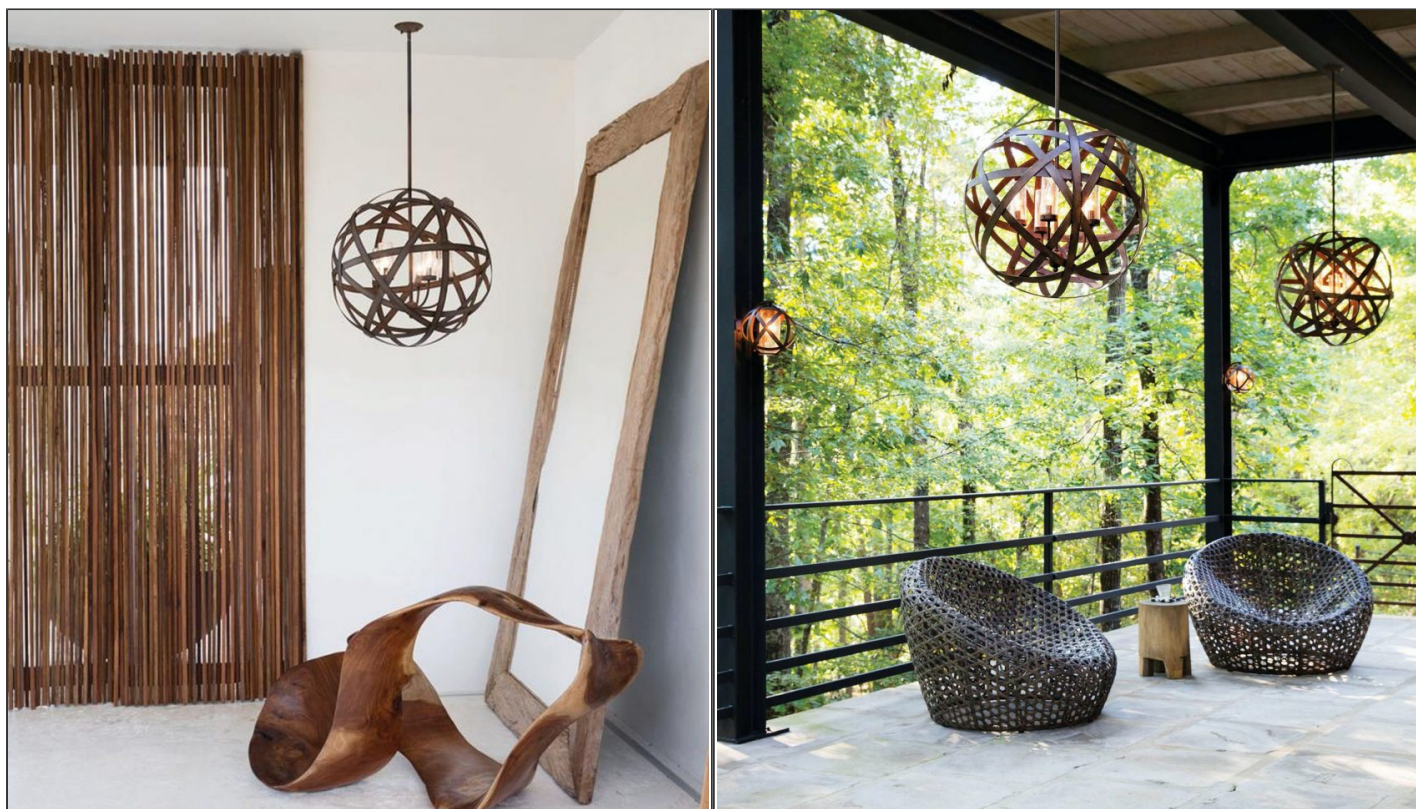

Carson Pendant Light

ELS.HK-CARSON-P

PRODUCT DETAILS

Dimensions	N/A
Application	Outdoor
Material	Glass, Metal
Finish	Seedy, Vintage Iron
Lamp	E14 Max 40W
Drop (cm)	Max 130
IP-Rating	IP44
Availability	Upon Request