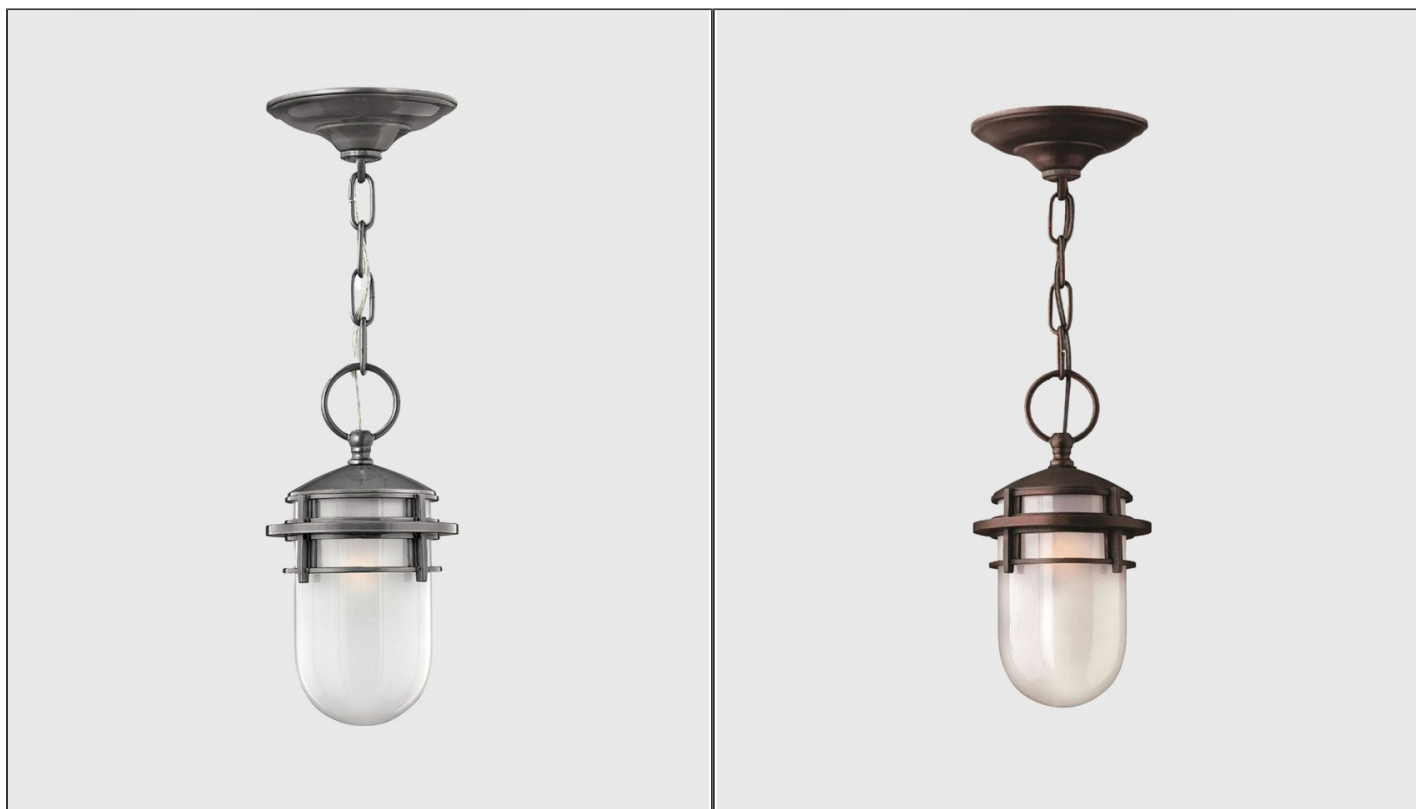

Reef Pendant Light

ELS.HK-REEF-P

PRODUCT DETAILS

Dimensions (cm)	H32 x W14
Application	Outdoor
Material	Glass, Metal
Lamp	E27 Max 60W
Drop (cm)	Max 190
Availability	Upon Request

NOTES
