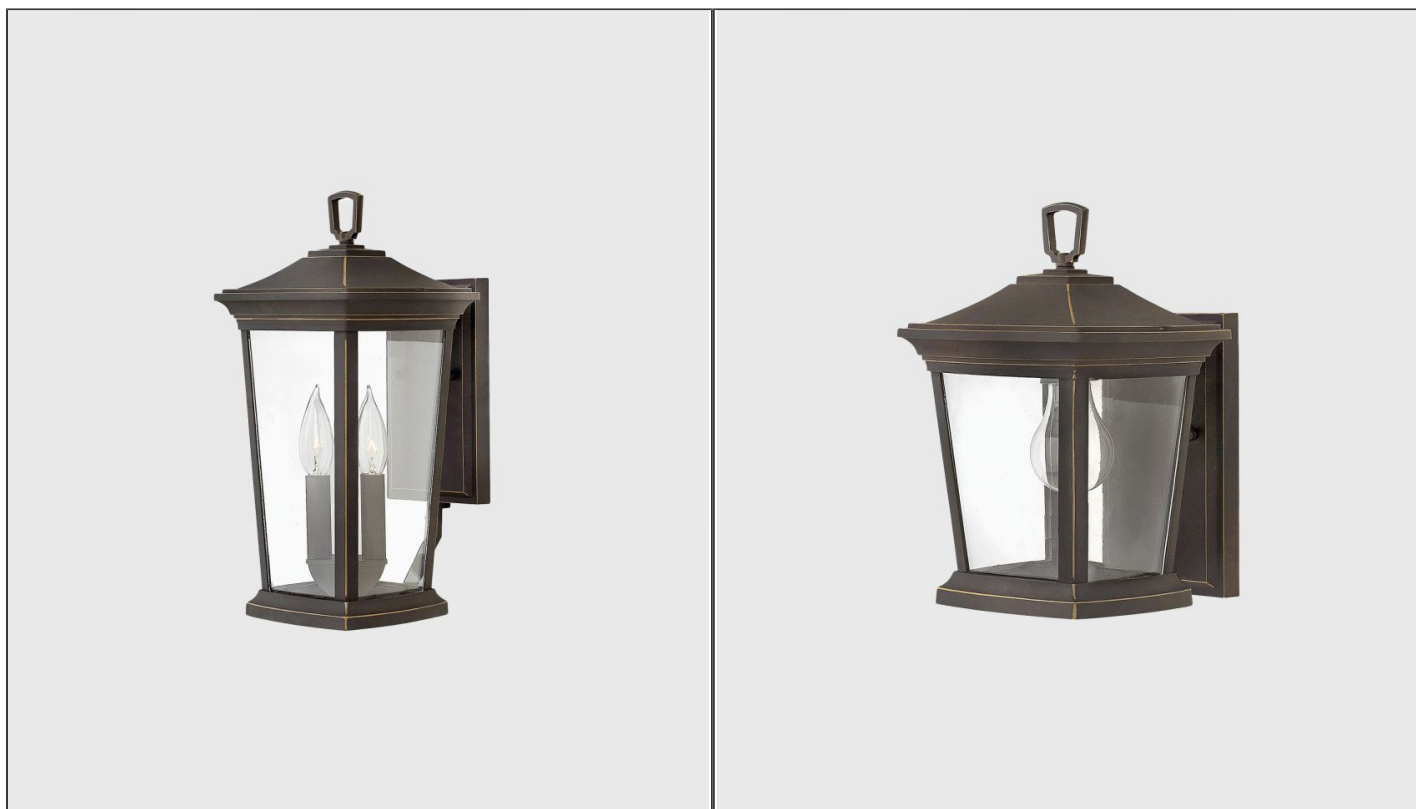

Bromley Wall Light

ELS.HK-BROMLEY2-W

PRODUCT DETAILS

Dimensions	N/A
Application	Outdoor
Material	Glass, Metal
Lamp	See Description
IP-Rating	IP44
Availability	Upon Request

NOTES
