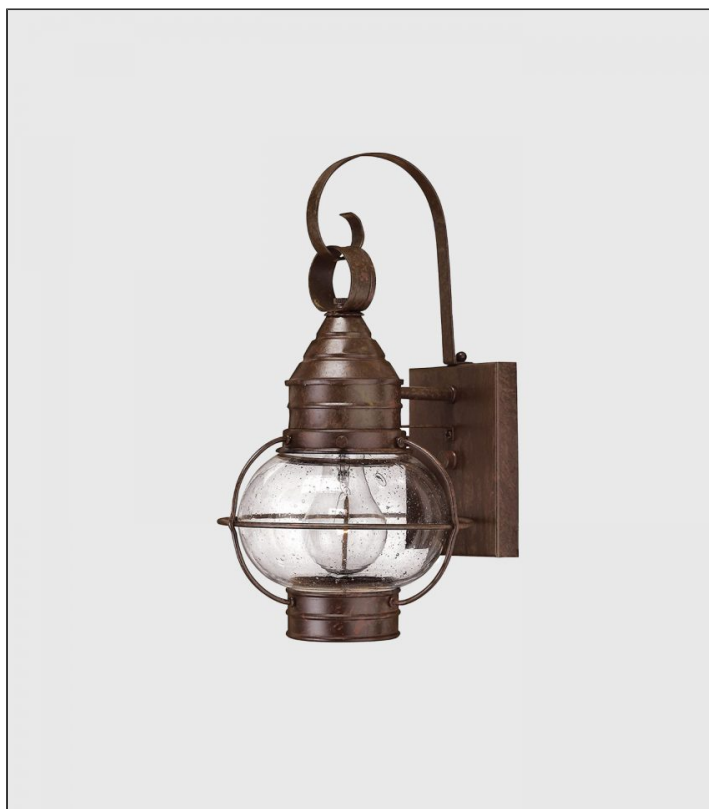

Cape Cod Wall Light

ELS.HK-CAPECOD2-W

PRODUCT DETAILS

Dimensions	N/A
Application	Outdoor
Material	Glass, Brass
Finish	Seedy, Sienna Bronze
Lamp	E27 Max 60W
IP-Rating	IP44
Availability	Upon Request

NOTES
