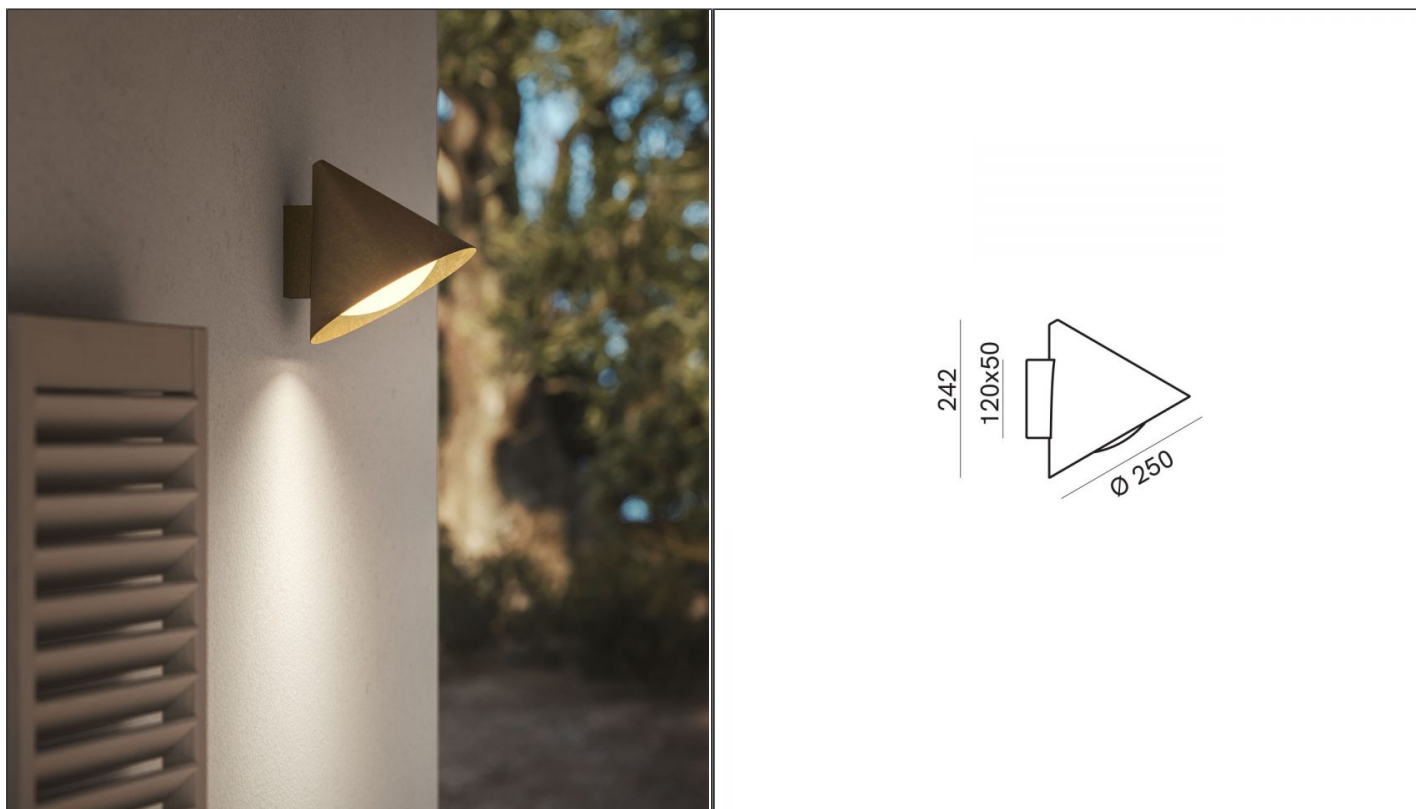

Cone Flush Outdoor Wall Light

IL.286.16.OOB

PRODUCT DETAILS

Dimensions (cm)	H24.2 x Ø25
Application	Outdoor
Material	Brass
Finish	Pre Aged Brass
Lamp	E27 Max 10W
IP-Rating	IP55

NOTES
