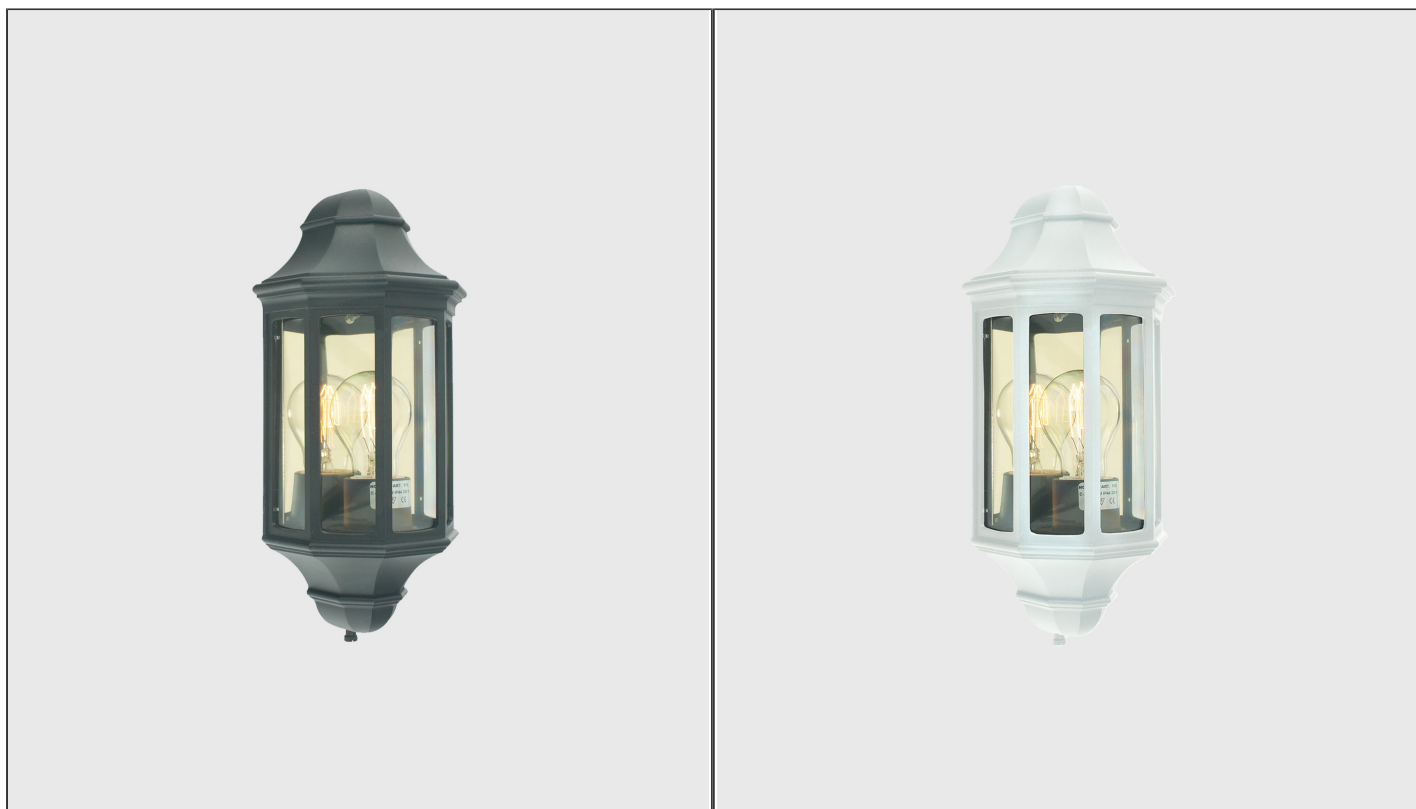

Genova Mini Wall Light

NLYS.GENOVA MINI/W

PRODUCT DETAILS

Dimensions (cm)	H33 x W16 x D10
Application	Outdoor
Material	Polycarbonate, Steel
Lamp	E27 Max 46W
IP-Rating	IP54
Availability	Upon Request

NOTES
