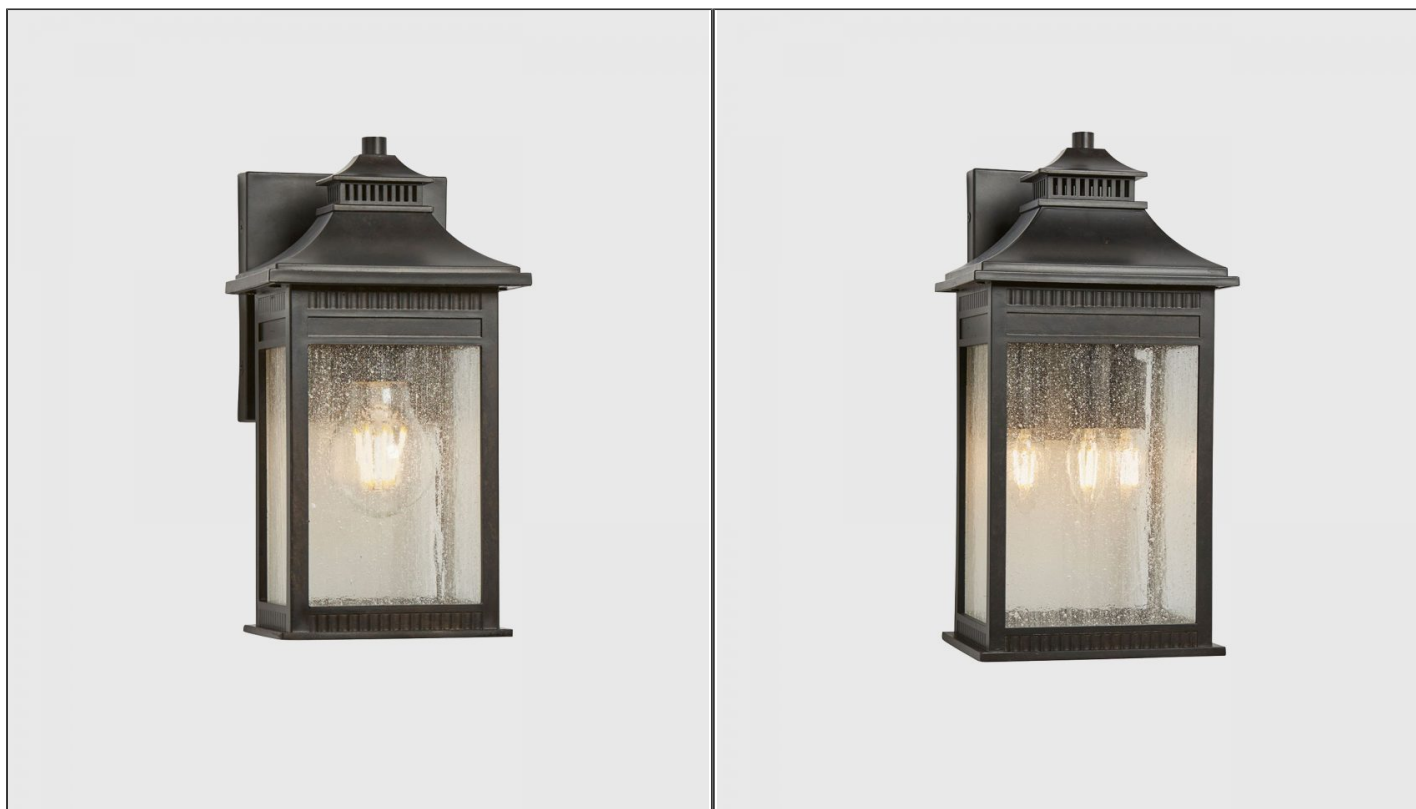

Livingston Wall Light

ELS.QZ-LIVINGSTON2-W

PRODUCT DETAILS

Dimensions	N/A
Application	Outdoor
Material	Glass, Metal
Finish	Clear Seedy, Imperial Bronze
Lamp	See Description
IP-Rating	IP44
Availability	Upon Request