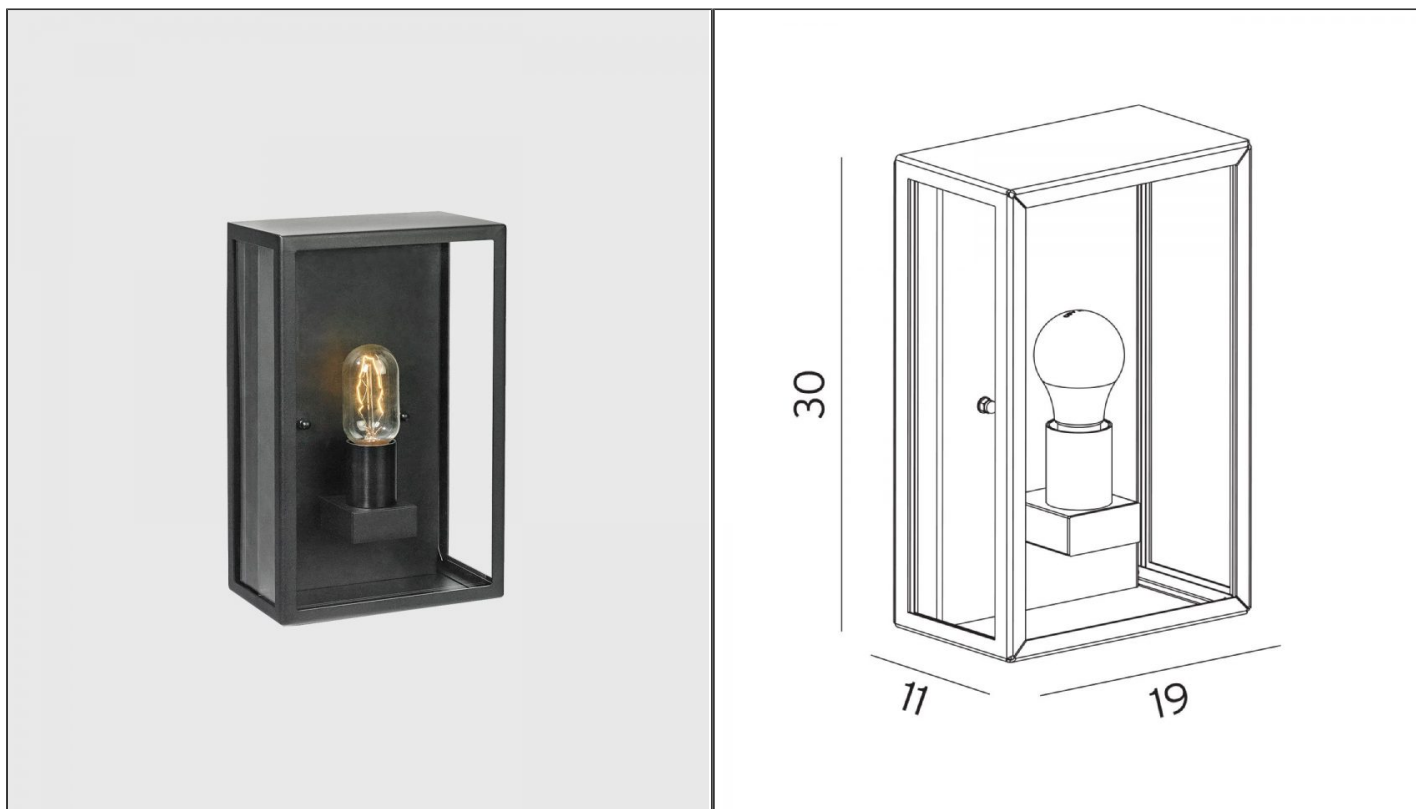

Lofoten Flush Wall Light

NLYS.1940B

PRODUCT DETAILS

Dimensions (cm)	H30 x W19 x D11
Application	Outdoor
Material	Glass, Steel
Finish	Black
Diffuser Finish	Clear
Lamp	E27 Max 57W
IP-Rating	IP44
Availability	Upon Request