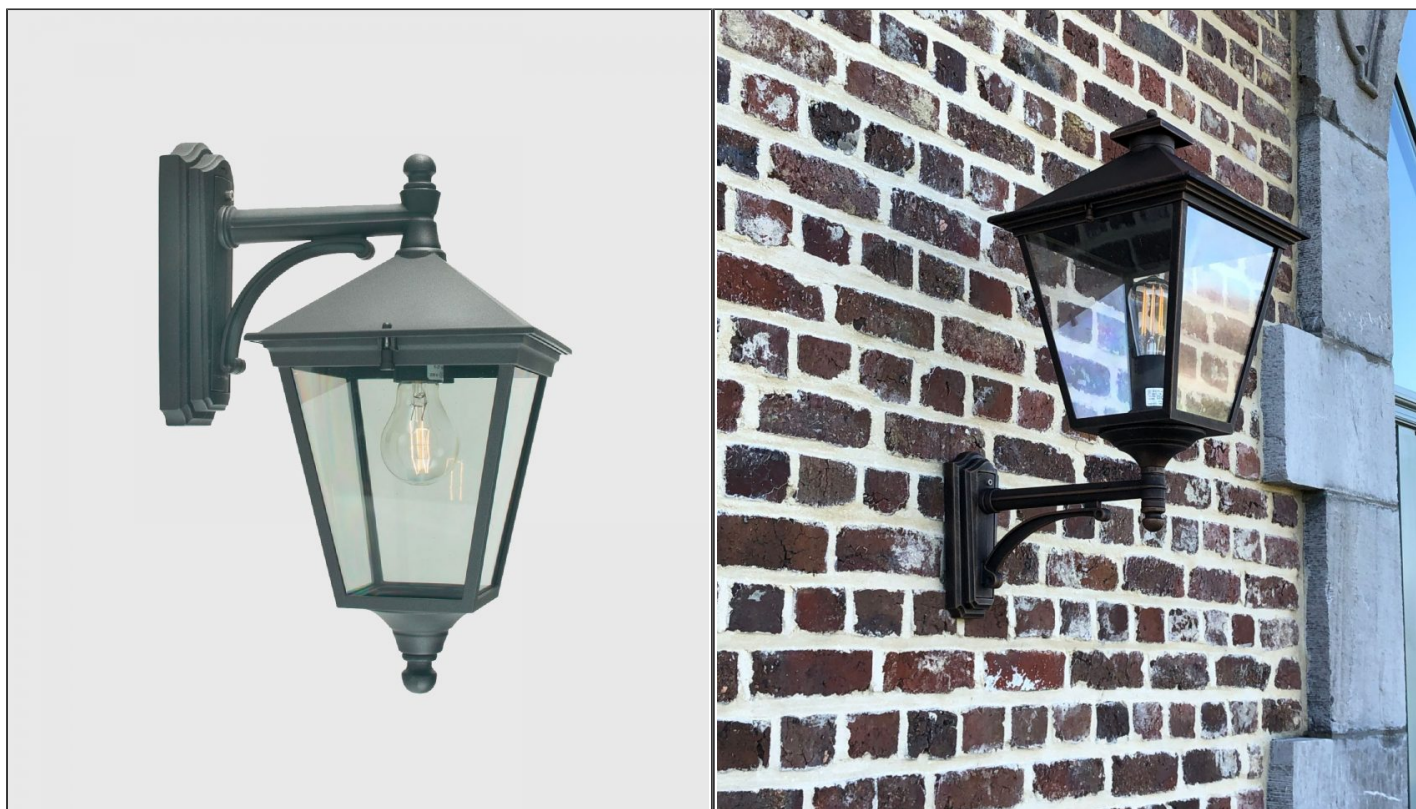

London Arm Wall Light

NLYS.LONDON ARM/W

PRODUCT DETAILS

Dimensions	N/A
Application	Outdoor
Material	Aluminium, Polycarbonate
Lamp	E27 Max 57W
IP-Rating	IP54
Availability	Upon Request

NOTES
