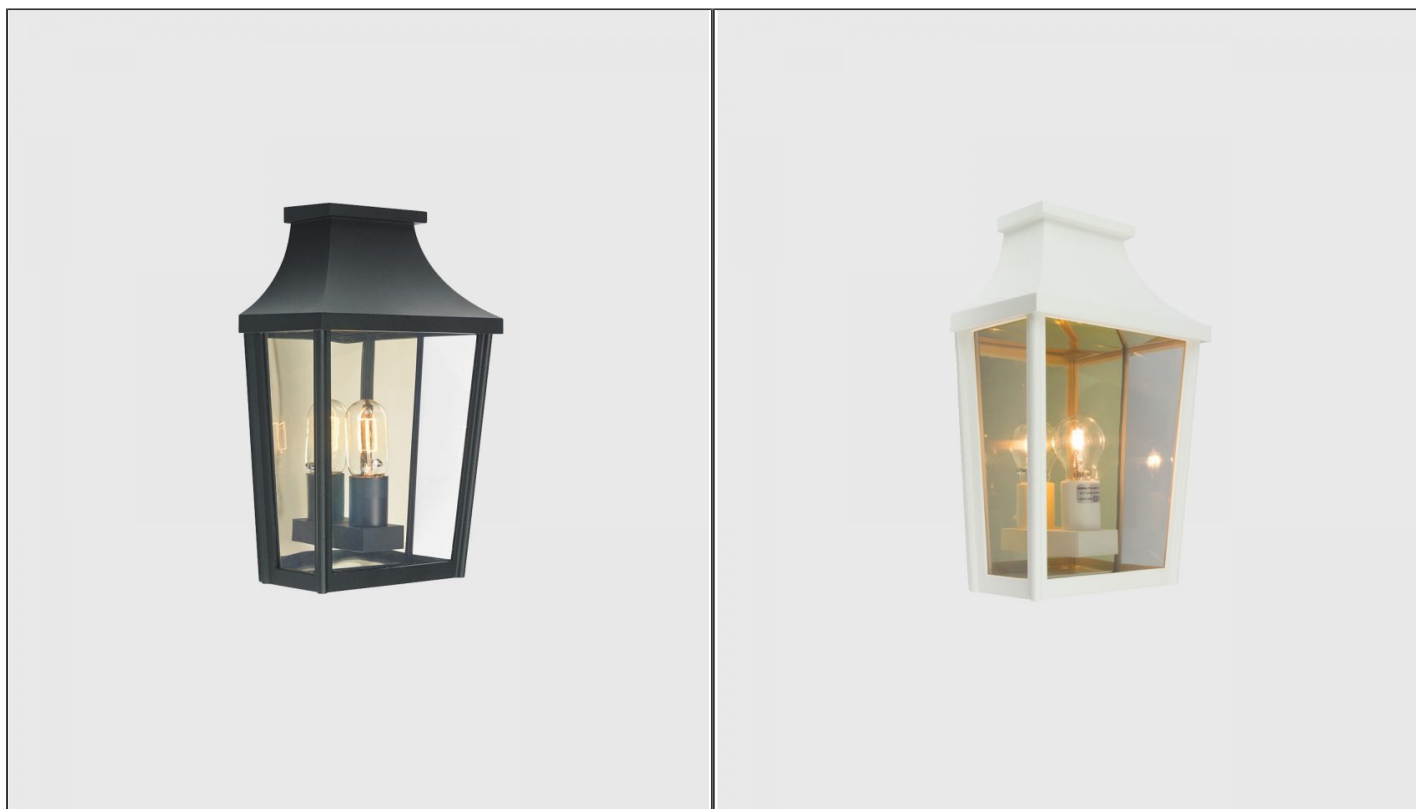

London Flush Wall Light

NLYS.LONDON FLUSH/W

PRODUCT DETAILS

Dimensions (cm)	H39 x W26 x P16
Application	Outdoor
Material	Aluminium, Polycarbonate
Lamp	E27 Max 57W
IP-Rating	IP54
Availability	Upon Request