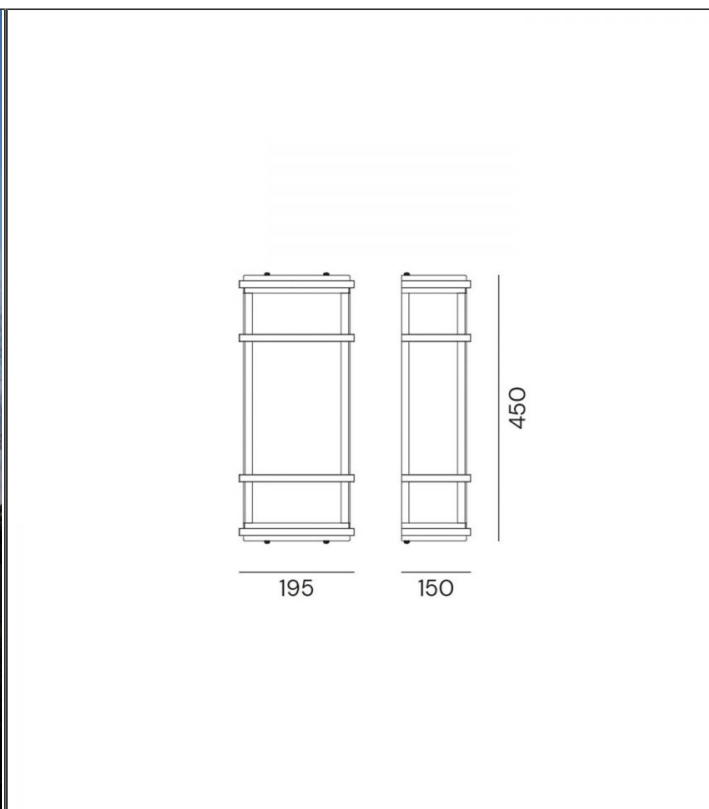

Quadro Large Wall Light

IL.262.12.0B

PRODUCT DETAILS

Dimensions (cm)	H45 x W19.5 x D15
Application	Outdoor
Material	Acrylic, Brass
Finish	Pre Aged, White
Lamp	E27 Max 77W
IP-Rating	IP55
Availability	Upon Request