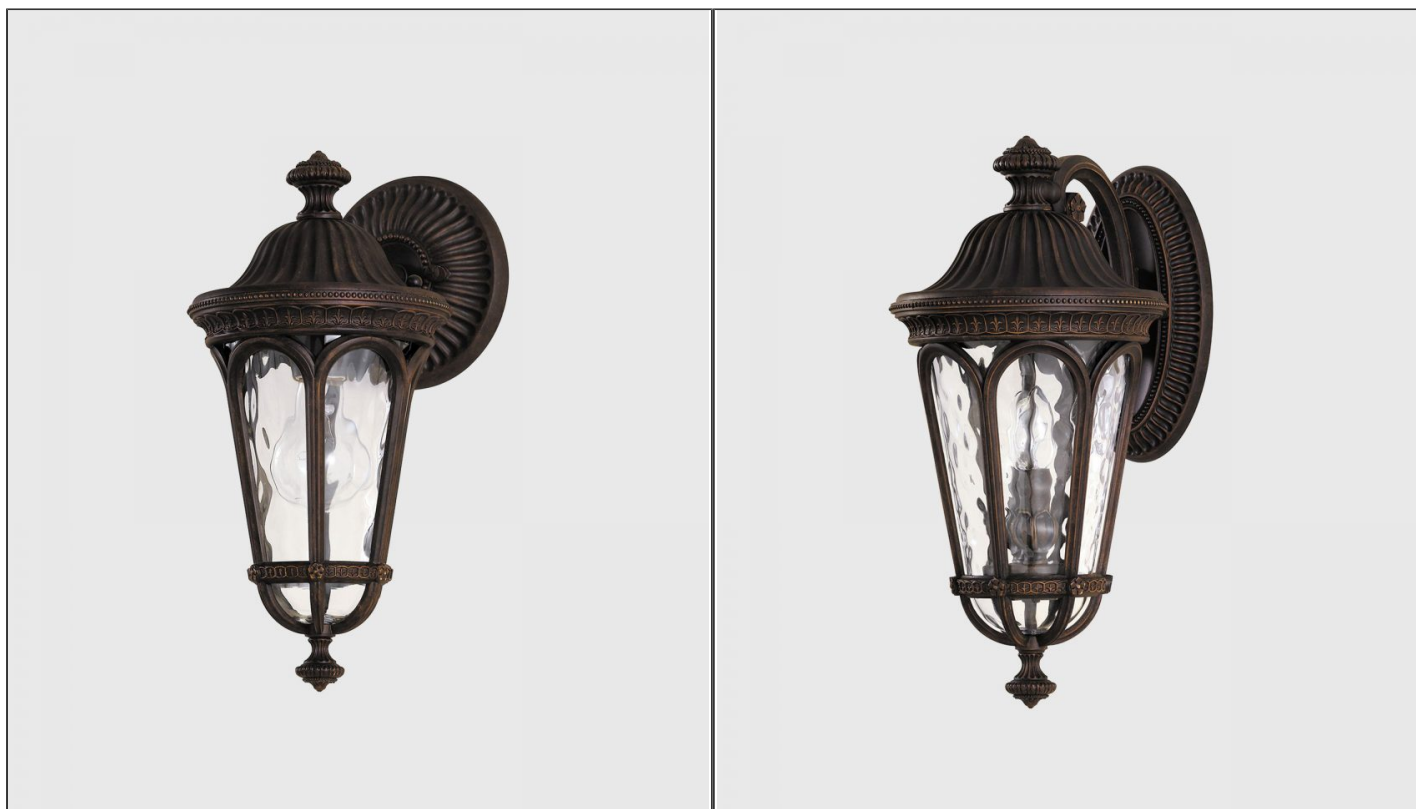

Regent Court Wall Light

ELS.FE-REGENTCT-W

PRODUCT DETAILS

Dimensions	N/A
Application	Outdoor
Material	Glass, Metal
Finish	Clear Water, Walnut
Lamp	See Description
IP-Rating	IP44
Availability	Upon Request