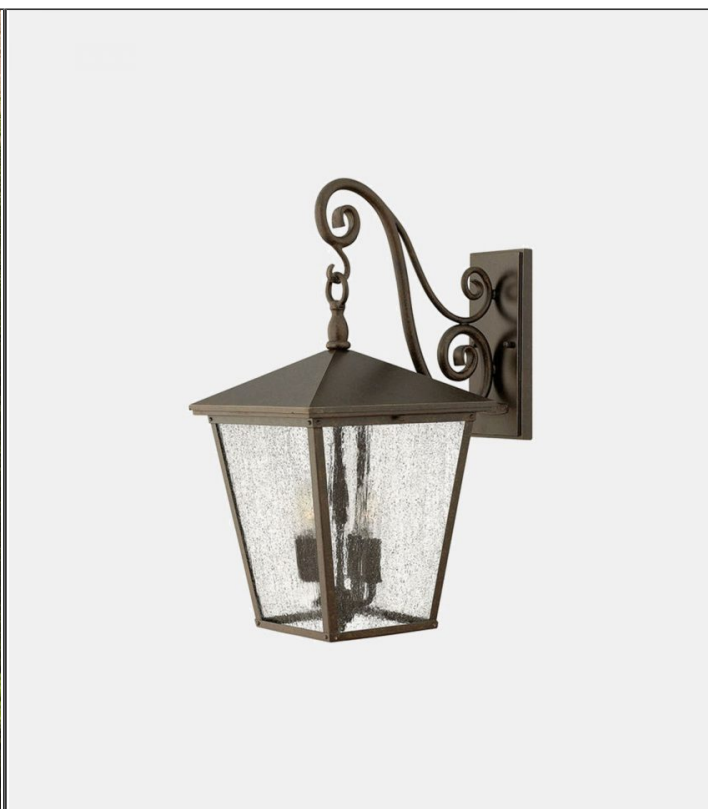

Trellis Wall Light

ELS.HK-TRELLIS2-W

PRODUCT DETAILS

Dimensions	N/A
Application	Outdoor
Material	Glass, Metal
Finish	Clear Seedy, Regency Bronze
Lamp	See Description
IP-Rating	IP44
Availability	Upon Request