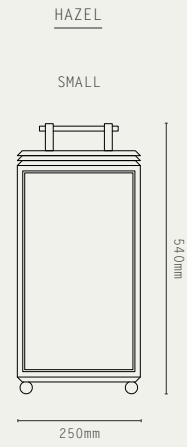

LIGHT SOURCE:

- E27, MAX 40W
- DIMMABLE LED LAMP INCLUDED
- 2300K WARM WHITE
- 240V AC

MATERIALS:

- BRASS
- GLASS

GLASS OPTIONS:

- CLEAR GLASS
- REEDED GLASS

FINISHES:

- ANTIQUE BRASS
- BRONZE

* IP44 RATED

LIGHT SOURCE:

- MAINS WIRED VERSION:
  - INTEGRATED 6W LED MODULE
  - 2700K WARM WHITE
  - 240 V AC
- LI-ION BATTERY VERSION:
  - 1W LED MODULE
  - 2700K WARM WHITE
  - 12-14 HOURS BATTERY LIFE
  - USB-C CHARGING PORT

MATERIALS:

- BRASS
- GLASS

GLASS OPTIONS:

- CLEAR GLASS
- REEDED GLASS

FINISHES:

- ANTIQUE BRASS
- BRONZE

* IP44 RATED