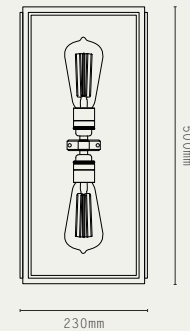

LARGE

FOR INDOOR OR OUTDOOR
USE (IP43)

ASH

SMALL

MEDIUM

LARGE

PROJECTION 140MM

BIRCH

SMALL

MEDIUM

LARGE

PROJECTION 140MM

LILAC

SMALL

LARGE

PROJECTION 260MM