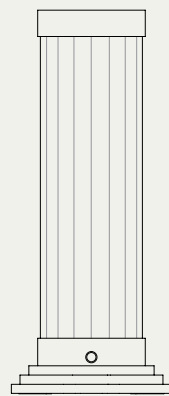

*IP43 RATED

MINI

160mm

110mm

REGULAR

260mm

110mm

SINGLE