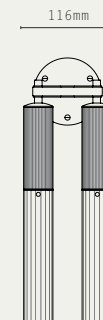

6 DROP GROUPING

FLUME WALL

FRONT

SIDE

FLUME DOUBLE WALL

FRONT

SIDE

LIGHT SOURCE: