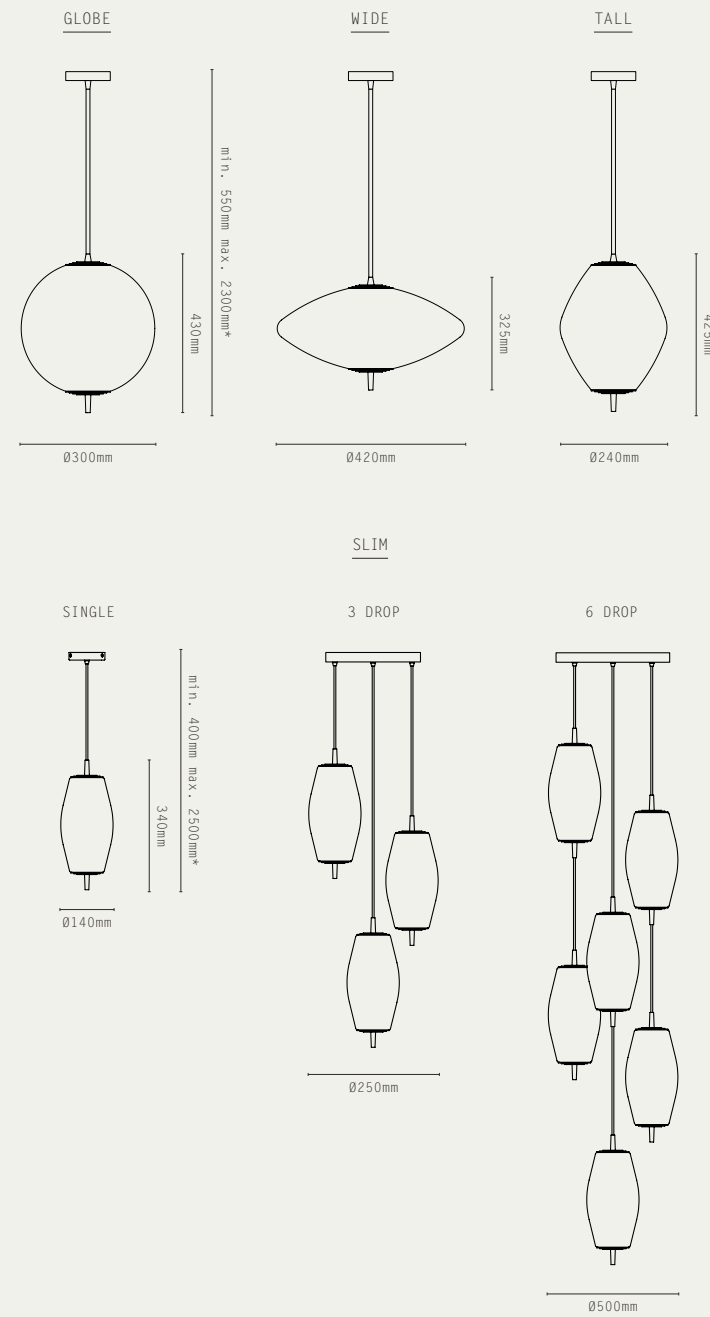

THE TOR COLLECTION INCLUDES:

- TOR UP/DOWN WALL
- TOR DOWN WALL

VECTOR

A directional design, Vector is an experimentation which develops the applied use and linearity of reeded solid brass. Angled cuts reveal elliptical openings, exposing opal glass globes nested inside which provide a diffused, indirect illumination.

SMALL

MEDIUM

LARGE

PROJECTION 140MM

LILAC

SMALL

LARGE

PROJECTION 260MM

FINISHES:

-  ANTIQUE BRASS / BLACK MARBLE
-  ANTIQUE BRASS / TRAVERTINE
-  ANTIQUE BRASS / RED MARBLE

LUNA 350

LUNA 450

LUNA 550

LIGHT SOURCE:

- E27 MAX 20W (LED ONLY)
- DIMMABLE LED LAMP INCLUDED
- 2700K WARM WHITE
- 240V AC

MATERIALS:

- BRASS
- MATTE OPAL GLASS
- FABRIC CABLE

HANGING OPTIONS

- GLOBE / WIDE / TALL:
DROP ROD ONLY
- SLIM:
ADJUSTABLE CABLE
DROP ROD

FINISHES:

-  ANTIQUE BRASS
-  BRONZE
-  SATIN BRASS
-  SATIN NICKEL