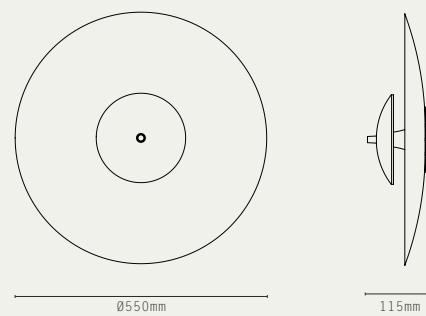

FINISHES:

-  ANTIQUE BRASS / BLACK MARBLE
-  ANTIQUE BRASS / TRAVERTINE
-  ANTIQUE BRASS / RED MARBLE

LUNA 350

LUNA 450

LUNA 550

LIGHT SOURCE:

- E27 MAX 20W (LED ONLY)
- DIMMABLE LED LAMP INCLUDED
- 2700K WARM WHITE
- 240V AC