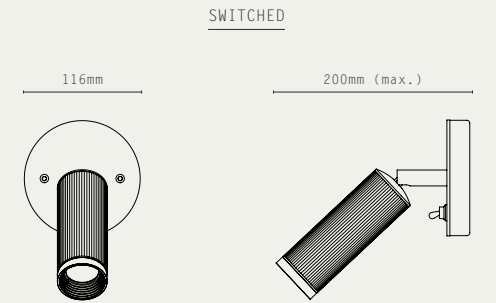

MATERIALS:

- BRASS

HANGING OPTIONS:

- DROP ROD
- SUSPENSION WIRE WITH CABLE

FINISHES:

-  ANTIQUE BRASS
-  BRONZE
-  SATIN BRASS
-  SATIN NICKEL

WITH BRASS ON/OFF TOGGLE SWITCH

NO SWITCH, FOR SEPARATE CONTROL