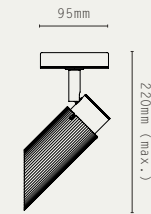

MATERIALS:

- BRASS

FINISHES:

- ANTIQUE BRASS
- SATIN BRASS
- SATIN NICKEL

* AVAILABLE HARD-WIRED, OR WITH PLUG SWITCH AND CABLE

SPOT PRO CEILING/WALL

SPOT PRO DOWNLIGHT

SPOT PRO CEILING
1000 DROP ROD