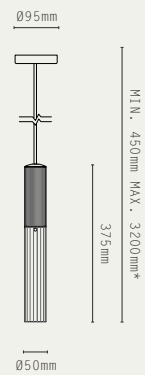

LIGHT SOURCE:

- GU10 MINI, 12W MAX (LED ONLY)
- DIMMABLE LED LAMP INCLUDED
- 2700K WARM WHITE
- 240V AC

MATERIALS:

- BRASS
- REEDED GLASS
- FABRIC CABLE

GLASS OPTIONS:

- CLEAR REEDED GLASS
- FROSTED REEDED GLASS

HANGING OPTIONS:

- ADJUSTABLE CABLE
- DROP ROD

FINISHES:

- ANTIQUE BRASS
- BRONZE
- SATIN BRASS
- SATIN NICKEL

* IP44 RATED OPTION AVAILABLE

FLUME 50 PENDANT

SINGLE DROP