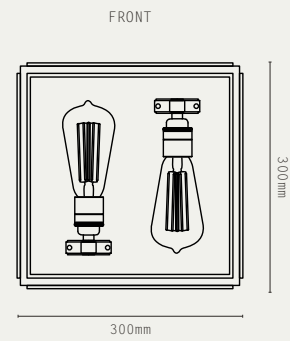

LIGHT SOURCE:

- E27, MAX 40W
- DIMMABLE LED LAMP INCLUDED
- 2300K WARM WHITE
- 240V AC

MATERIALS:

- BRASS
- GLASS

GLASS OPTIONS:

- CLEAR GLASS
- REEDED GLASS

FINISHES:

- ANTIQUE BRASS
- BRONZE

* IP44 RATED

LIGHT SOURCE:

- MAINS WIRED VERSION:
  - INTEGRATED 6W LED MODULE
  - 2700K WARM WHITE
  - 240 V AC
- LI-ION BATTERY VERSION:
  - 1W LED MODULE
  - 2700K WARM WHITE
  - 12-14 HOURS BATTERY LIFE
  - USB-C CHARGING PORT

MATERIALS:

- BRASS
- GLASS

GLASS OPTIONS:

- CLEAR GLASS
- REEDED GLASS

FINISHES:

- ANTIQUE BRASS
- BRONZE

* IP44 RATED