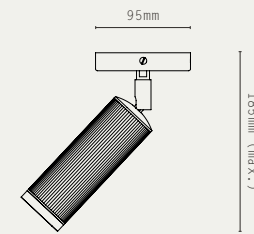

*IP43 RATED

MINI

160mm

110mm

REGULAR

260mm

110mm

SINGLE

95mm

185mm (max.)

DOUBLE

116mm

185mm (max.)

TRIPLE

116mm

185mm (max.)