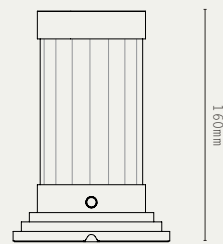

*IP43 RATED

MINI

160mm

110mm

REGULAR

260mm

110mm

SINGLE