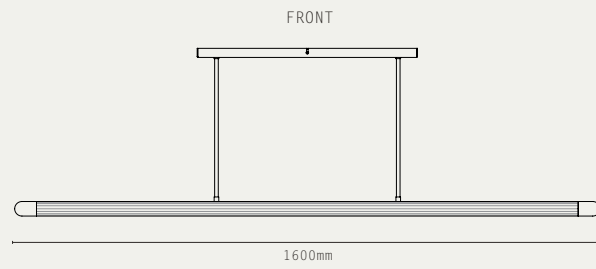

MATERIALS:

- BRASS
- REEDED GLASS

HANGING OPTIONS:

- DROP ROD

FINISHES:

- ANTIQUE BRASS
- BRONZE
- SATIN BRASS
- SATIN NICKEL

LIGHT SOURCE:

- E27, MAX 20W (LED ONLY)
- DIMMABLE LED LAMPS INCLUDED
- 2700K WARM WHITE
- 240V AC