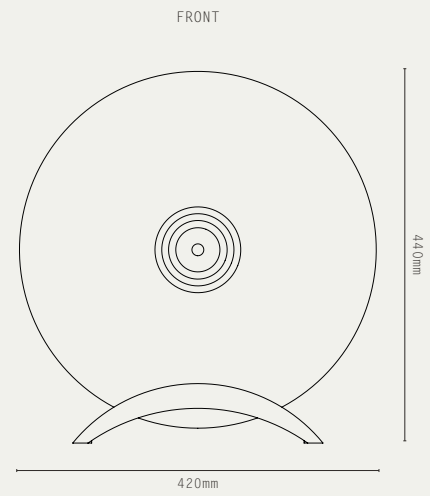

LIGHT SOURCE:

- E27, MAX 20W (LED ONLY)
- DIMMABLE LED LAMP INCLUDED
- 2700K WARM WHITE
- 240V AC

MATERIALS:

- BRASS
- MATTE OPAL GLASS

FINISHES:

- ANTIQUE BRASS
- BRONZE

LIGHT SOURCE:

- E27, MAX 20W (LED ONLY)
- DIMMABLE LED LAMP INCLUDED
- 2700K WARM WHITE
- 240V AC