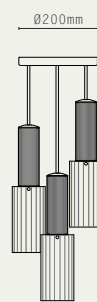

3 DROP GROUPING