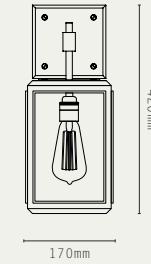

LARGE

FOR INDOOR OR OUTDOOR
USE (IP43)

ASH

SMALL

MEDIUM

LARGE

PROJECTION 140MM

BIRCH

SMALL

MEDIUM

LARGE

PROJECTION 140MM

LILAC

SMALL

LARGE

PROJECTION 260MM