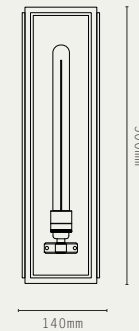

LARGE

FOR INDOOR OR OUTDOOR
USE (IP43)

ASH

SMALL

MEDIUM

LARGE

PROJECTION 140MM

BIRCH

SMALL

MEDIUM

LARGE

PROJECTION 140MM

LILAC

SMALL

LARGE

PROJECTION 260MM