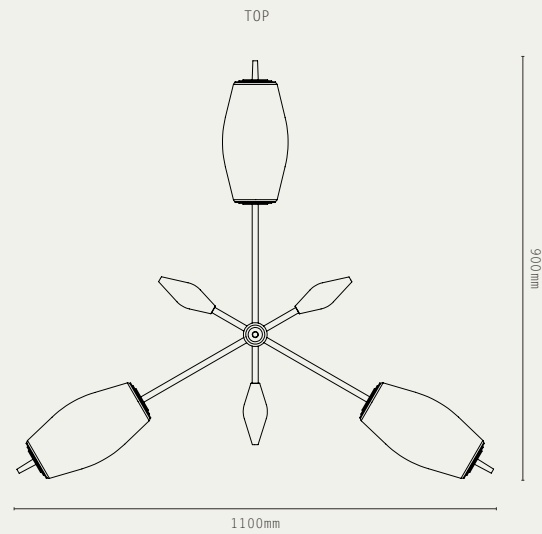

MATERIALS:

- BRASS
- MATTE OPAL GLASS

HANGING OPTIONS:

- DROP ROD

FINISHES:

- ANTIQUE BRASS
- BRONZE
- SATIN BRASS
- SATIN NICKEL

LIGHT SOURCE:

- E27, MAX 20W (LED ONLY)
- DIMMABLE LED LAMPS INCLUDED
- 2700K WARM WHITE
- 240V AC