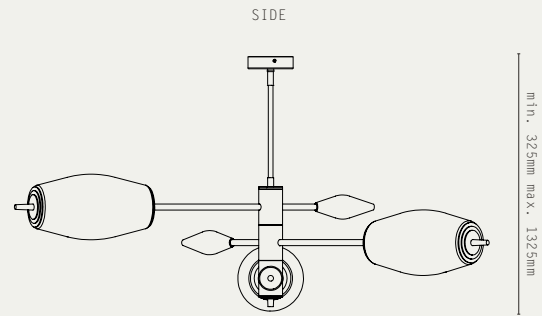

MATERIALS:

- BRASS
- MATTE OPAL GLASS

HANGING OPTIONS:

- DROP ROD

FINISHES:

- ANTIQUE BRASS
- BRONZE
- SATIN BRASS
- SATIN NICKEL

LIGHT SOURCE:

- E27, MAX 20W (LED ONLY)
- DIMMABLE LED LAMPS INCLUDED
- 2700K WARM WHITE
- 240V AC