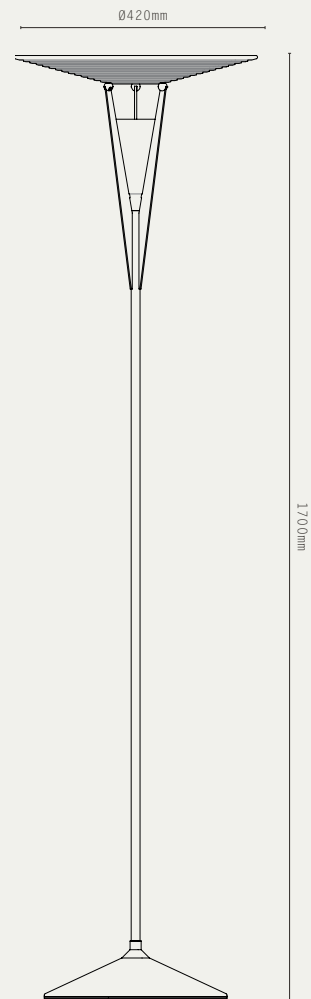

THE TOR COLLECTION INCLUDES:

- TOR UP/DOWN WALL
- TOR DOWN WALL

VECTOR

A directional design, Vector is an experimentation which develops the applied use and linearity of reeded solid brass. Angled cuts reveal elliptical openings, exposing opal glass globes nested inside which provide a diffused, indirect illumination.

THE VECTOR COLLECTION INCLUDES:

- VECTOR FLOOR
- VECTOR PENDANT
- VECTOR WALL

Vector Floor, antique brass

Vector Wall, bronze

Vector Pendant, antique brass

TECHNICAL INFORMATION

ARAGON	PAGE 104
FLUME	PAGE 106
LANTERN	PAGE 108
LUNA	PAGE 112
NOVA	PAGE 115
ORBIT	PAGE 118
PORTO	PAGE 120
SPOT	PAGE 121
SPOT PRO	PAGE 127
STRATA	PAGE 129
SUPERNOVA	PAGE 131
TOR	PAGE 134
VECTOR	PAGE 135

LIGHT SOURCE:

- GU10, 12W MAX (LED ONLY)
- DIMMABLE LED LAMP INCLUDED
- 2700K WARM WHITE
- 240V AC

MATERIALS:

- BRASS
- ALABASTER STONE
- FABRIC CABLE

FINISHES:

-  ANTIQUE BRASS
-  BRONZE
-  SATIN BRASS
-  SATIN NICKEL