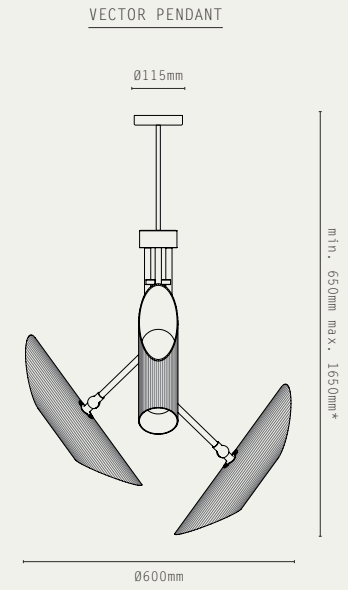

- G9, MAX 12W (LED ONLY)
- 3W LED LAMPS INCLUDED
- 2700K WARM WHITE
- 240V AC

MATERIALS:

- BRASS
- MATTE OPAL GLASS

HANGING OPTIONS (PENDANT):

- DROP ROD

FINISHES:

- ANTIQUE BRASS
- BRONZE
- SATIN BRASS
- SATIN NICKEL