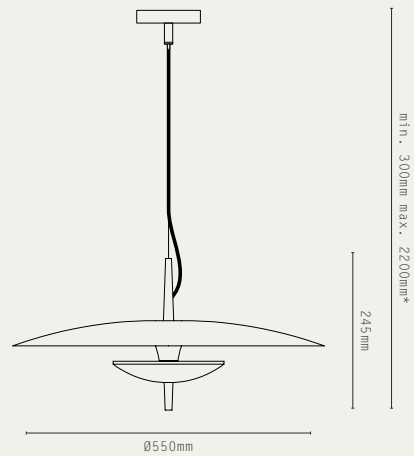

LUNA 550

LIGHT SOURCE:

- GU10, 12W MAX (LED ONLY)
- DIMMABLE LED LAMP INCLUDED
- 2700K WARM WHITE
- 240V AC

MATERIALS:

- BRASS
- NATURAL STONE
- FABRIC CABLE

FINISHES:

- ANTIQUE BRASS / BLACK MARBLE
- BRONZE / TRAVERTINE