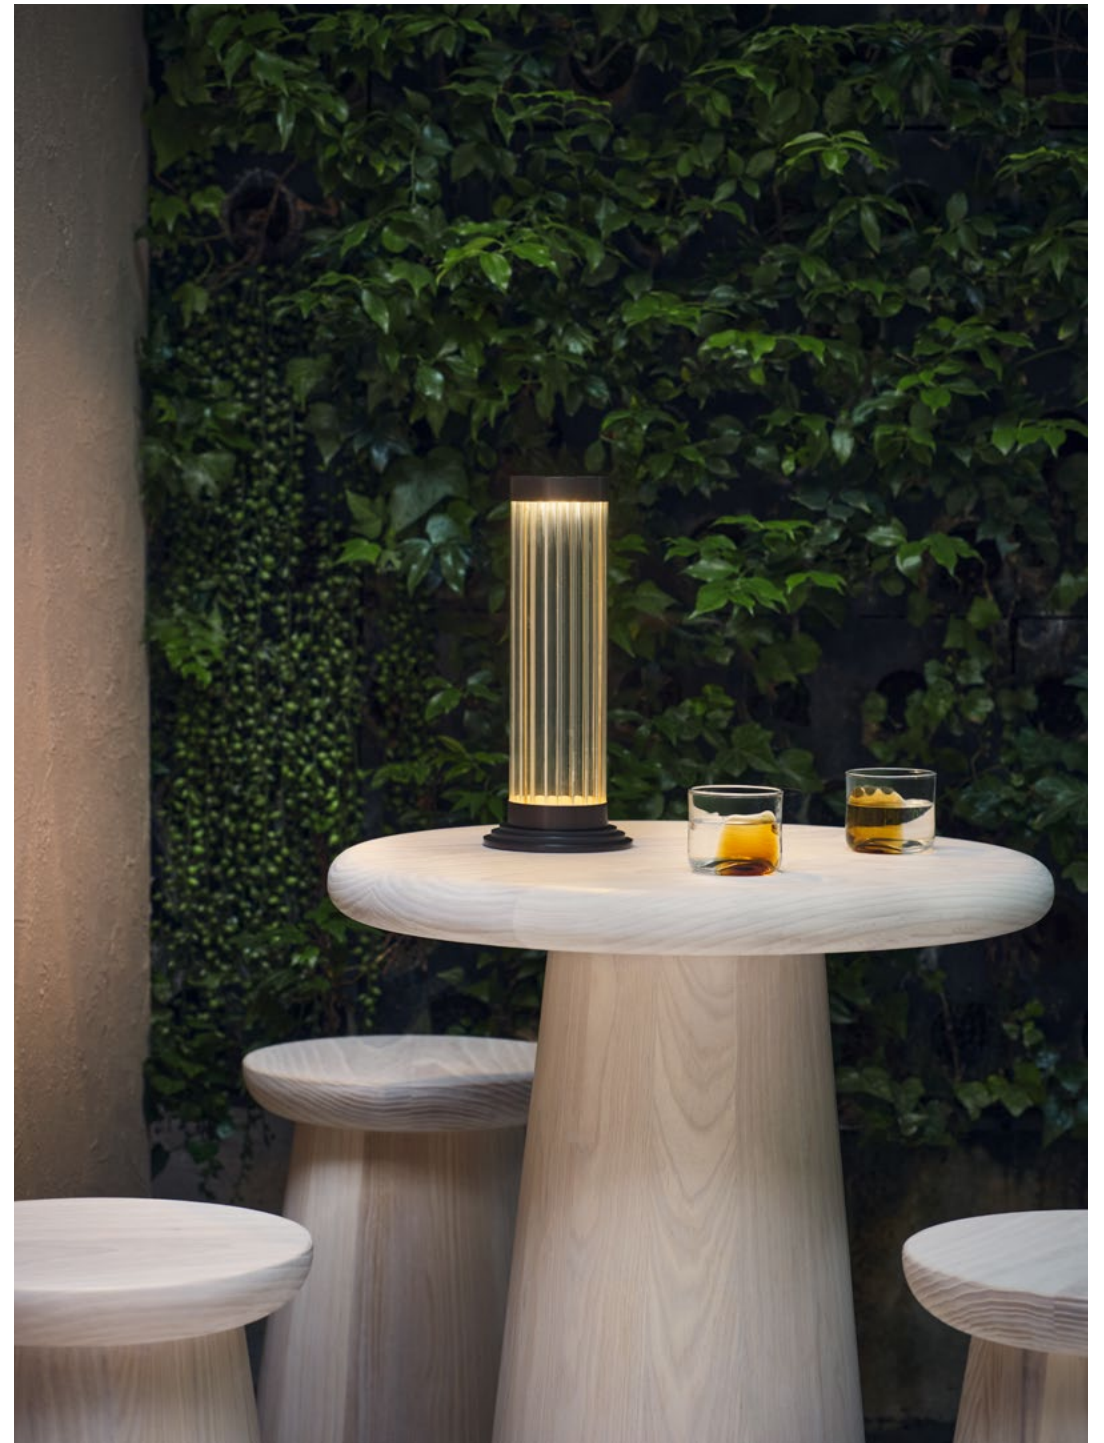

Mastering a refined elegance, Orbit is a highly versatile collection of pendant and wall lights. The simple, paired back design showcases the expertly engineered materials, contrasting the pure opal glass sphere with the natural stone surround – available in travertine, black marble and green marble.

THE ORBIT COLLECTION INCLUDES:

- ORBIT PENDANT
- ORBIT WALL

Orbit Pendant, travertine

Orbit Pendant, green marble

Orbit Wall, black marble

PORTO

Building on the visual language of the Flume collection, Porto combines precision engineering with the latest in portable LED technology. With a design that maximises on flexibility, this luminaire can be easily picked up and moved to change the ambience of any space.

THE PORTO COLLECTION INCLUDES:

- PORTO TABLE
- PORTO MINI TABLE

Porto Mini, satin nickel

Porto, bronze

Porto, antique brass

SPOT

Task lighting redefined, Spot is a versatile collection of elegant, adjustable accent lights. With its refined shapes machined from solid brass. Crafted to illuminate and elevate surfaces, artwork and interior architecture.

Spot Triple Ceiling, bronze

Spot Pendant, antique brass

Spot Pendant, antique brass

Spot Switched Wall, antique brass

Spot Single Wall Rail, antique brass

SPOT PRO

Spot Pro seamlessly blends elegance and purpose. The rotatable head directs light exactly where needed, while the angled metalwork minimises glare and further enhances the directional lighting capabilities. Equipped with a professional-grade LED light source, Spot Pro delivers unmatched powerful, dynamic illumination.