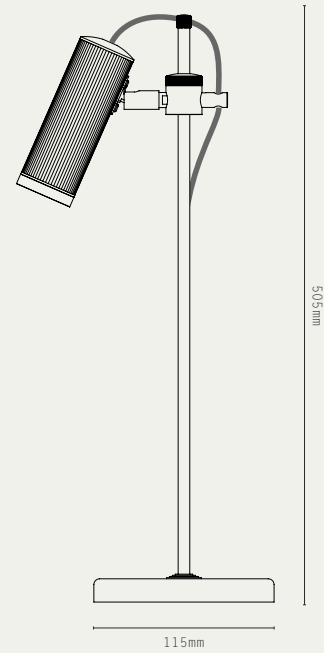

MATERIALS:

- BRASS
- NATURAL STONE
- FABRIC CABLE

FINISHES:

- ANTIQUE BRASS
- SATIN BRASS
- SATIN NICKEL

BASE OPTIONS:

- TRAVERTINE
- BLACK MARBLE

LIGHT SOURCE:

- GU10 MINI, 12W MAX (LED ONLY)
- LED LAMP INCLUDED
- 2700K WARM WHITE
- 240V AC