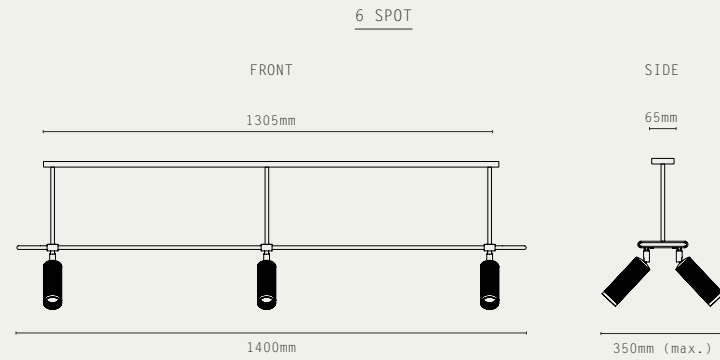

MATERIALS:

- BRASS

HANGING OPTIONS:

- DROP ROD
- SUSPENSION WIRE WITH CABLE

FINISHES:

-  ANTIQUE BRASS
-  BRONZE
-  SATIN BRASS
-  SATIN NICKEL

WITH BRASS ON/OFF TOGGLE SWITCH

NO SWITCH, FOR SEPARATE CONTROL