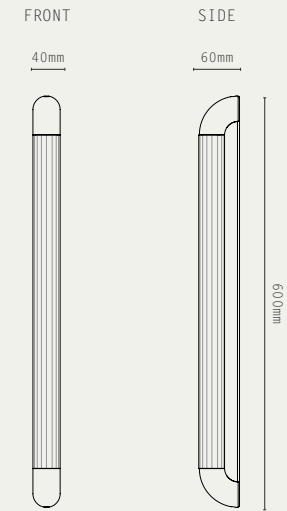

95mm

185mm (max.)

DOUBLE

116mm

185mm (max.)

TRIPLE

116mm

185mm (max.)

SPOT PRO CEILING/WALL

SPOT PRO 250

SPOT PRO 500

STRATA 600

STRATA 900

LIGHT SOURCE:

- INTEGRATED COB LED MODULE
- STRATA 900 3.6W / STRATTA 600 6W
- 2700K WARM WHITE
- 24V DC
- REMOTE DIMMABLE DRIVER INCLUDED