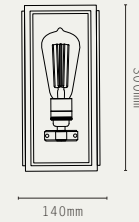

LARGE

FOR INDOOR OR OUTDOOR
USE (IP43)

ASH

SMALL

MEDIUM

LARGE

PROJECTION 140MM

BIRCH