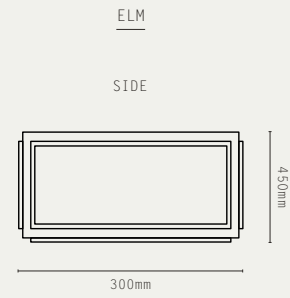

LIGHT SOURCE:

- E27, MAX 40W
- DIMMABLE LED LAMP INCLUDED
- 2300K WARM WHITE
- 240V AC

MATERIALS:

- BRASS
- GLASS

GLASS OPTIONS:

- CLEAR GLASS
- REEDED GLASS

FINISHES:

- ANTIQUE BRASS
- BRONZE

* IP44 RATED

LIGHT SOURCE:

- MAINS WIRED VERSION:
  - INTEGRATED 6W LED MODULE
  - 2700K WARM WHITE
  - 240 V AC
- LI-ION BATTERY VERSION:
  - 1W LED MODULE
  - 2700K WARM WHITE
  - 12-14 HOURS BATTERY LIFE
  - USB-C CHARGING PORT

MATERIALS:

- BRASS
- GLASS

GLASS OPTIONS:

- CLEAR GLASS
- REEDED GLASS

FINISHES:

- ANTIQUE BRASS
- BRONZE

* IP44 RATED