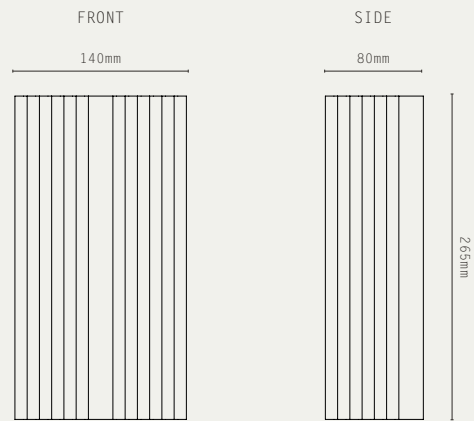

MATERIALS:

- BRASS

FINISHES:

- ANTIQUE BRASS
- BRONZE

*IP65 RATED

TOR WALL - UP/DOWN

TOR WALL - DOWN

LIGHT SOURCE: