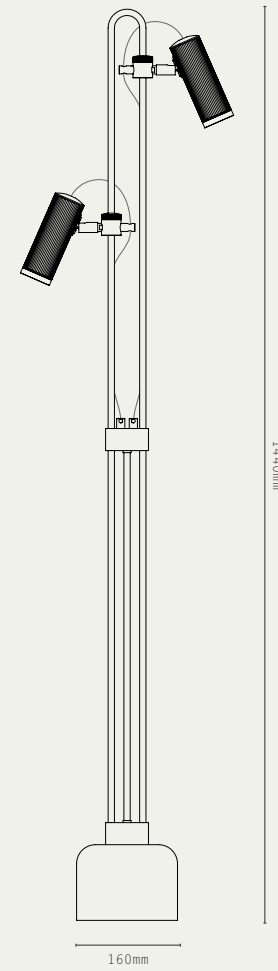

LIGHT SOURCE:

- GU10 MINI, 12W MAX (LED ONLY)
- DIMMABLE LED LAMP INCLUDED
- 2700K WARM WHITE
- 240V AC

MATERIALS:

- BRASS

FINISHES:

- ANTIQUE BRASS
- BRONZE
- SATIN BRASS
- SATIN NICKEL

LIGHT SOURCE:

- GU10 MINI, 12W MAX (LED ONLY)
- LED LAMP INCLUDED
- 2700K WARM WHITE
- 240V AC

MATERIALS:

- BRASS
- NATURAL STONE
- FABRIC CABLE

FINISHES:

- ANTIQUE BRASS
- SATIN BRASS
- SATIN NICKEL

BASE OPTIONS:

- TRAVERTINE
- BLACK MARBLE

LIGHT SOURCE:

- GU10 MINI, 12W MAX (LED ONLY)
- LED LAMP INCLUDED
- 2700K WARM WHITE
- 240V AC

MATERIALS:

- BRASS

HANGING OPTIONS:

- DROP ROD
- SUSPENSION WIRE WITH CABLE

FINISHES:

-  ANTIQUE BRASS
-  BRONZE
-  SATIN BRASS
-  SATIN NICKEL

WITH BRASS ON/OFF TOGGLE SWITCH

NO SWITCH, FOR SEPARATE CONTROL