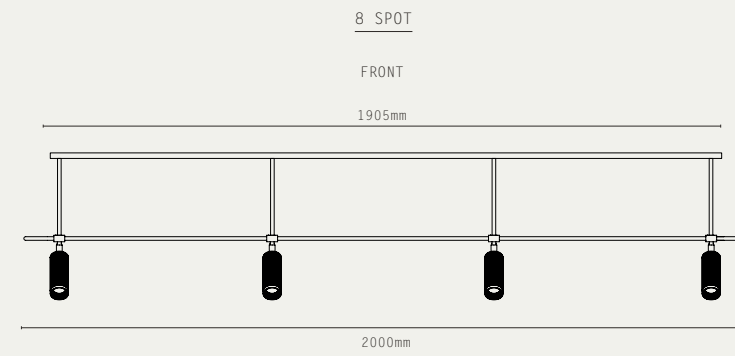

MATERIALS:

- BRASS

HANGING OPTIONS:

- DROP ROD
- SUSPENSION WIRE WITH CABLE

FINISHES:

-  ANTIQUE BRASS
-  BRONZE
-  SATIN BRASS
-  SATIN NICKEL

WITH BRASS ON/OFF TOGGLE SWITCH

NO SWITCH, FOR SEPARATE CONTROL