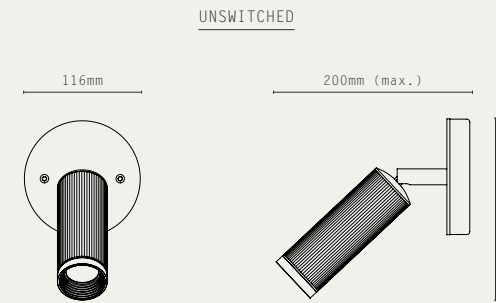

MATERIALS:

- BRASS

HANGING OPTIONS:

- DROP ROD
- SUSPENSION WIRE WITH CABLE

FINISHES:

-  ANTIQUE BRASS
-  BRONZE
-  SATIN BRASS
-  SATIN NICKEL

WITH BRASS ON/OFF TOGGLE SWITCH

NO SWITCH, FOR SEPARATE CONTROL