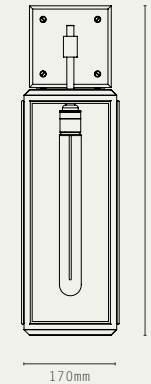

LARGE

FOR INDOOR OR OUTDOOR
USE (IP43)

ASH

SMALL

MEDIUM

LARGE

PROJECTION 140MM

BIRCH

SMALL

MEDIUM

LARGE

PROJECTION 140MM

LILAC

SMALL

LARGE

PROJECTION 260MM