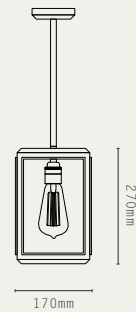

-  ANTIQUE BRASS
-  BRONZE

* IP43 VERSION AVAILABLE (DROP ROD ONLY)

HAZEL

SMALL

LARGE

IP20 AS STANDARD
IP44 'CLOSED TOP' OUTDOOR
VERSION AVAILABLE

LILAC

SMALL

LARGE

FOR INDOOR OR OUTDOOR
USE (IP43)

ASH

SMALL

MEDIUM

LARGE

PROJECTION 140MM

BIRCH

SMALL

MEDIUM

LARGE

PROJECTION 140MM

LILAC

SMALL

LARGE

PROJECTION 260MM