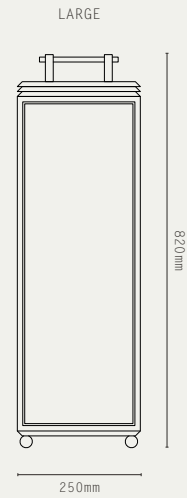

LIGHT SOURCE:

- E27, MAX 40W
- DIMMABLE LED LAMP INCLUDED
- 2300K WARM WHITE
- 240V AC

MATERIALS:

- BRASS
- GLASS

GLASS OPTIONS:

- CLEAR GLASS
- REEDED GLASS

FINISHES:

- ANTIQUE BRASS
- BRONZE

* IP44 RATED

LIGHT SOURCE:

- MAINS WIRED VERSION:
  - INTEGRATED 6W LED MODULE
  - 2700K WARM WHITE
  - 240 V AC
- LI-ION BATTERY VERSION:
  - 1W LED MODULE
  - 2700K WARM WHITE
  - 12-14 HOURS BATTERY LIFE
  - USB-C CHARGING PORT

MATERIALS:

- BRASS
- GLASS

GLASS OPTIONS:

- CLEAR GLASS
- REEDED GLASS

FINISHES:

- ANTIQUE BRASS
- BRONZE

* IP44 RATED