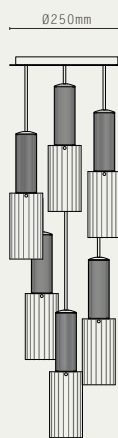

6 DROP GROUPING