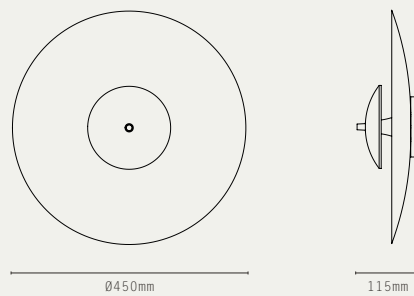

LIGHT SOURCE:

- INTEGRATED 10W DIMMABLE LED MODULE
- 2700K WARM WHITE
- 240V AC

MATERIALS:

- BRASS
- NATURAL STONE

FINISHES:

- ANTIQUE BRASS / BLACK MARBLE
- ANTIQUE BRASS / TRAVERTINE
- ANTIQUE BRASS / RED MARBLE

LUNA 450

LIGHT SOURCE:

- E27 MAX 20W (LED ONLY)
- DIMMABLE LED LAMP INCLUDED
- 2700K WARM WHITE
- 240V AC

MATERIALS:

- BRASS
- MATTE OPAL GLASS
- FABRIC CABLE

HANGING OPTIONS

- GLOBE / WIDE / TALL:
  DROP ROD ONLY
- SLIM:
  ADJUSTABLE CABLE
  DROP ROD

FINISHES:

- ANTIQUE BRASS
- BRONZE
- SATIN BRASS
- SATIN NICKEL