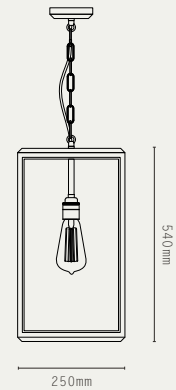

LIGHT SOURCE:

- E27, MAX 40W
- DIMMABLE LED LAMP INCLUDED
- 2300K WARM WHITE
- 240V AC

MATERIALS:

- BRASS
- GLASS

GLASS OPTIONS:

- CLEAR GLASS
- REEDED GLASS

HANGING OPTIONS:

- DROP ROD
- CHAIN SUSPENSION

FINISHES:

- ANTIQUE BRASS
- BRONZE

* IP43 VERSION AVAILABLE (DROP ROD ONLY)

HAZEL

SMALL