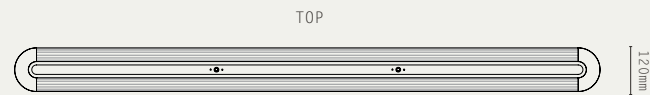

MATERIALS:

- BRASS
- REEDED GLASS

HANGING OPTIONS:

- DROP ROD

FINISHES:

- ANTIQUE BRASS
- BRONZE
- SATIN BRASS
- SATIN NICKEL

LIGHT SOURCE:

- E27, MAX 20W (LED ONLY)
- DIMMABLE LED LAMPS INCLUDED
- 2700K WARM WHITE
- 240V AC