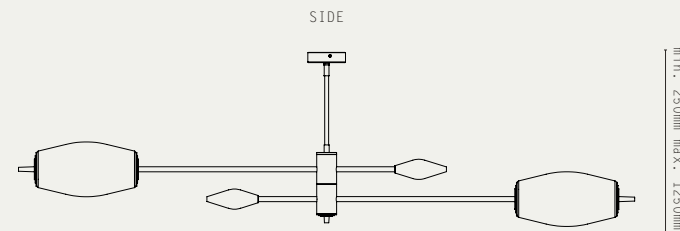

MATERIALS:

- BRASS
- REEDED GLASS

HANGING OPTIONS:

- DROP ROD

FINISHES:

- ANTIQUE BRASS
- BRONZE
- SATIN BRASS
- SATIN NICKEL

LIGHT SOURCE:

- E27, MAX 20W (LED ONLY)
- DIMMABLE LED LAMPS INCLUDED
- 2700K WARM WHITE
- 240V AC