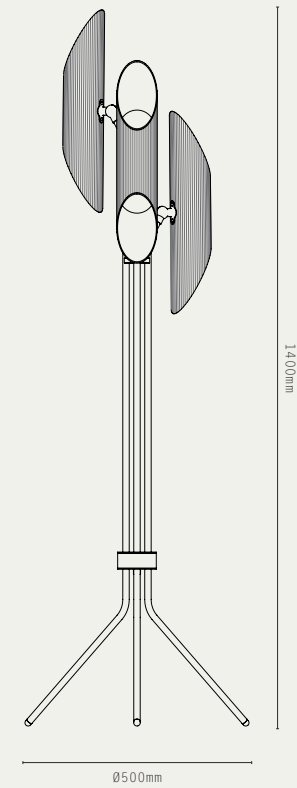

MATERIALS:

- BRASS

FINISHES:

- ANTIQUE BRASS
- BRONZE

*IP65 RATED

TOR WALL - UP/DOWN

TOR WALL - DOWN

LIGHT SOURCE: