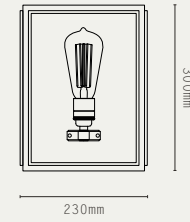

BIRCH

SMALL