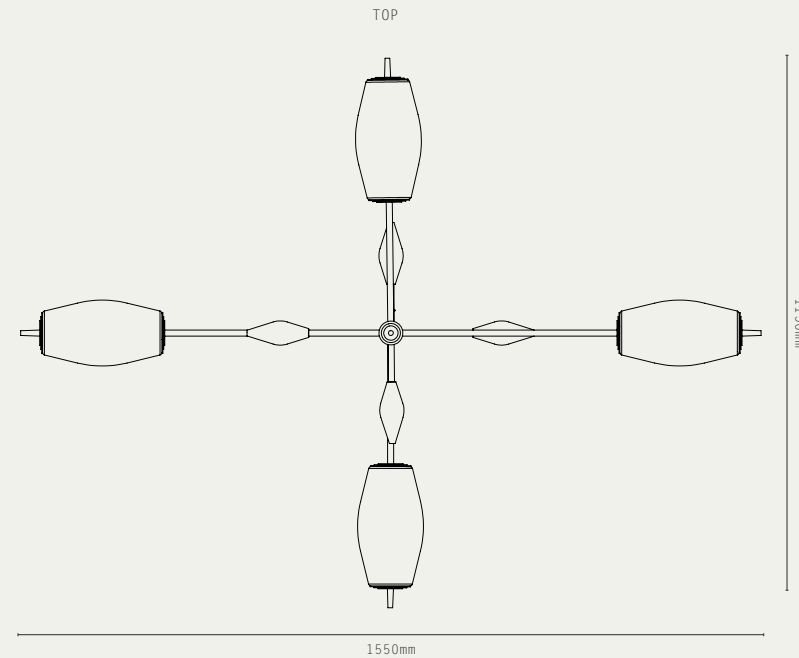

MATERIALS:

- BRASS
- MATTE OPAL GLASS

HANGING OPTIONS:

- DROP ROD

FINISHES:

- ANTIQUE BRASS
- BRONZE
- SATIN BRASS
- SATIN NICKEL

LIGHT SOURCE:

- INTEGRATED IP65 LED MODULE
- TOR UP/DOWN 2X 6W / TOR DOWN 6W
- 2700K WARM WHITE
- 240V AC