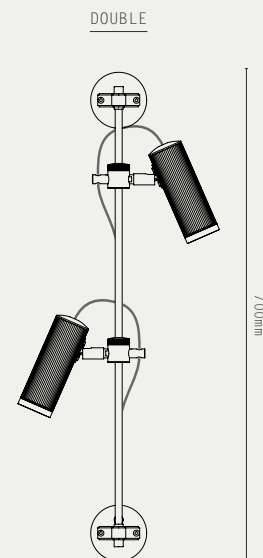

MATERIALS:

- BRASS

HANGING OPTIONS:

- DROP ROD
- SUSPENSION WIRE WITH CABLE

FINISHES:

-  ANTIQUE BRASS
-  BRONZE
-  SATIN BRASS
-  SATIN NICKEL

WITH BRASS ON/OFF TOGGLE SWITCH

NO SWITCH, FOR SEPARATE CONTROL

LIGHT SOURCE:

- GU10 MINI, 12W MAX (LED ONLY)
- DIMMABLE LED LAMP INCLUDED
- 2700K WARM WHITE
- 240V AC

MATERIALS:

- BRASS

FINISHES:

-  ANTIQUE BRASS
-  BRONZE
-  SATIN BRASS
-  SATIN NICKEL

LIGHT SOURCE:

- GU10 MINI, 12W MAX (LED ONLY)
- DIMMABLE LED LAMP INCLUDED
- 2700K WARM WHITE
- 240V AC

MATERIALS:

- BRASS

FINISHES:

- ANTIQUE BRASS
- SATIN BRASS
- SATIN NICKEL

* AVAILABLE HARD-WIRED, OR WITH PLUG SWITCH AND CABLE

SPOT PRO CEILING/WALL

SPOT PRO DOWNLIGHT

SPOT PRO CEILING
1000 DROP ROD