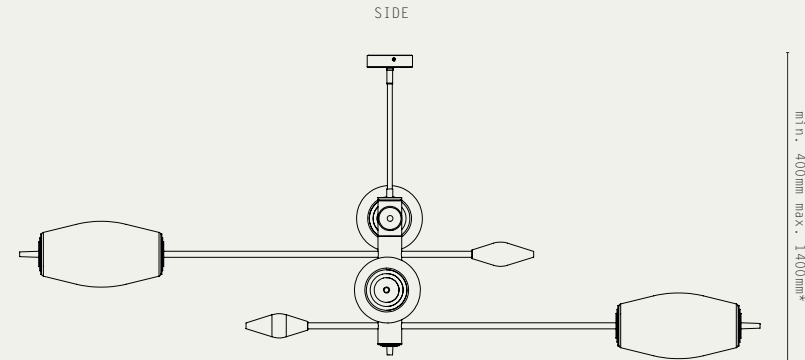

MATERIALS:

- BRASS
- MATTE OPAL GLASS

HANGING OPTIONS:

- DROP ROD

FINISHES:

- ANTIQUE BRASS
- BRONZE
- SATIN BRASS
- SATIN NICKEL

LIGHT SOURCE:

- INTEGRATED IP65 LED MODULE
- TOR UP/DOWN 2X 6W / TOR DOWN 6W
- 2700K WARM WHITE
- 240V AC