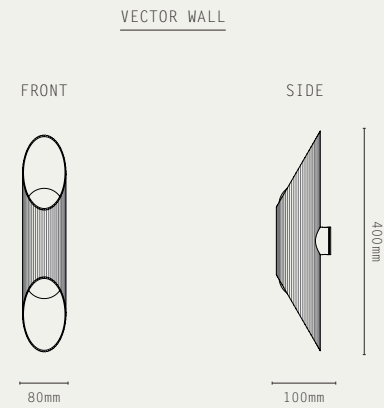

A large grid of small dots for taking notes, spanning most of the page width and height.

CONTACT

J. ADAMS & CO.

STUDIO / SHOWROOM
67 FARRINGDON ROAD. LONDON EC1M 3JB

PHONE: +44 (0) 207 164 6418

EMAIL: INFO@JADAMSANDCO.COM