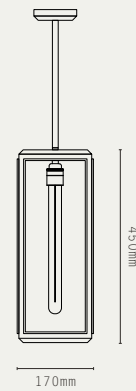

-  ANTIQUE BRASS
-  BRONZE

* IP43 VERSION AVAILABLE (DROP ROD ONLY)

HAZEL

SMALL

LARGE

IP20 AS STANDARD
IP44 'CLOSED TOP' OUTDOOR
VERSION AVAILABLE

LILAC

SMALL

LARGE

FOR INDOOR OR OUTDOOR
USE (IP43)

ASH

SMALL

MEDIUM

LARGE

PROJECTION 140MM

BIRCH

SMALL

MEDIUM

LARGE

PROJECTION 140MM

LILAC

SMALL

LARGE

PROJECTION 260MM