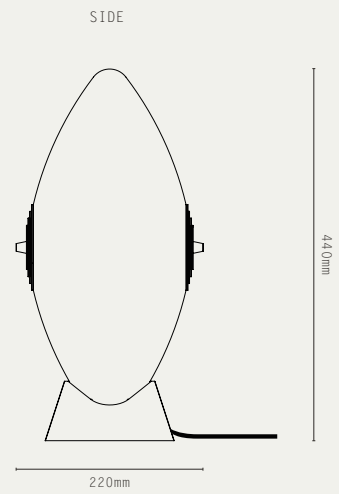

LIGHT SOURCE:

- E27, MAX 20W (LED ONLY)
- DIMMABLE LED LAMP INCLUDED
- 2700K WARM WHITE
- 240V AC

MATERIALS:

- BRASS
- MATTE OPAL GLASS

FINISHES:

- ANTIQUE BRASS
- BRONZE

LIGHT SOURCE:

- E27, MAX 20W (LED ONLY)
- DIMMABLE LED LAMP INCLUDED
- 2700K WARM WHITE
- 240V AC

MATERIALS:

- BRASS
- MATTE OPAL GLASS

FINISHES:

- ANTIQUE BRASS
- BRONZE
- SATIN BRASS
- SATIN NICKEL