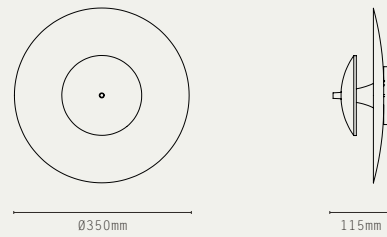

LIGHT SOURCE:

- INTEGRATED 10W DIMMABLE LED MODULE
- 2700K WARM WHITE
- 240V AC

MATERIALS:

- BRASS
- NATURAL STONE

FINISHES:

- ANTIQUE BRASS / BLACK MARBLE
- ANTIQUE BRASS / TRAVERTINE
- ANTIQUE BRASS / RED MARBLE

LUNA 350