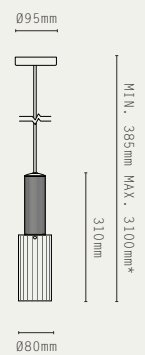

FLUME 80 PENDANT

SINGLE DROP