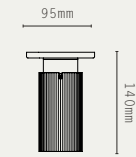

MATERIALS:

- BRASS

FINISHES:

- ANTIQUE BRASS
- SATIN BRASS
- SATIN NICKEL

* AVAILABLE HARD-WIRED, OR WITH PLUG SWITCH AND CABLE

SPOT PRO CEILING/WALL

SPOT PRO DOWNLIGHT

SPOT PRO CEILING
1000 DROP ROD