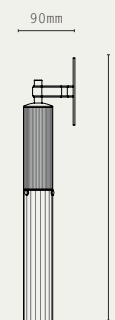

6 DROP GROUPING

FLUME WALL

FRONT

SIDE

FLUME DOUBLE WALL

FRONT

SIDE

LIGHT SOURCE: