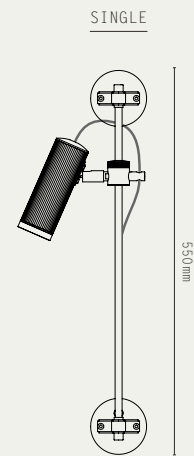

MATERIALS:

- BRASS

HANGING OPTIONS:

- DROP ROD
- SUSPENSION WIRE WITH CABLE

FINISHES:

-  ANTIQUE BRASS
-  BRONZE
-  SATIN BRASS
-  SATIN NICKEL

WITH BRASS ON/OFF TOGGLE SWITCH

NO SWITCH, FOR SEPARATE CONTROL

LIGHT SOURCE:

- GU10 MINI, 12W MAX (LED ONLY)
- DIMMABLE LED LAMP INCLUDED
- 2700K WARM WHITE
- 240V AC

MATERIALS:

- BRASS

FINISHES:

-  ANTIQUE BRASS
-  BRONZE
-  SATIN BRASS
-  SATIN NICKEL

LIGHT SOURCE:

- GU10 MINI, 12W MAX (LED ONLY)
- DIMMABLE LED LAMP INCLUDED
- 2700K WARM WHITE
- 240V AC

MATERIALS:

- BRASS

FINISHES:

- ANTIQUE BRASS
- SATIN BRASS
- SATIN NICKEL

* AVAILABLE HARD-WIRED, OR WITH PLUG SWITCH AND CABLE

SPOT PRO CEILING/WALL

SPOT PRO DOWNLIGHT

SPOT PRO CEILING
1000 DROP ROD