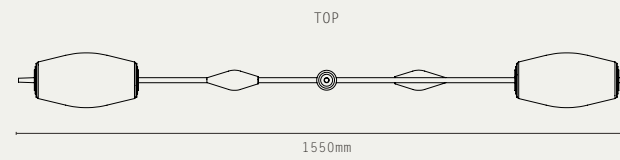

MATERIALS:

- BRASS
- REEDED GLASS

HANGING OPTIONS:

- DROP ROD

FINISHES:

- ANTIQUE BRASS
- BRONZE
- SATIN BRASS
- SATIN NICKEL

LIGHT SOURCE:

- E27, MAX 20W (LED ONLY)
- DIMMABLE LED LAMPS INCLUDED
- 2700K WARM WHITE
- 240V AC