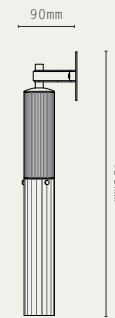

6 DROP GROUPING

FLUME WALL

FRONT

SIDE

FLUME DOUBLE WALL

FRONT

SIDE

LIGHT SOURCE: