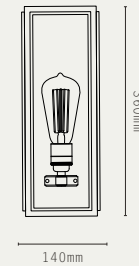

LARGE

FOR INDOOR OR OUTDOOR
USE (IP43)

ASH

SMALL

MEDIUM

LARGE

PROJECTION 140MM

BIRCH

SMALL

MEDIUM

LARGE

PROJECTION 140MM

LILAC

SMALL

LARGE

PROJECTION 260MM