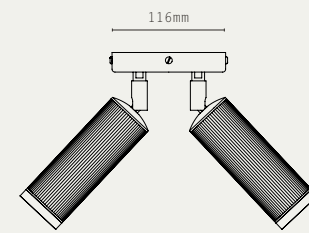

*IP43 RATED

MINI

160mm

110mm

REGULAR

260mm

110mm

SINGLE

95mm

185mm (max.)

DOUBLE

116mm

185mm (max.)

TRIPLE

116mm

185mm (max.)