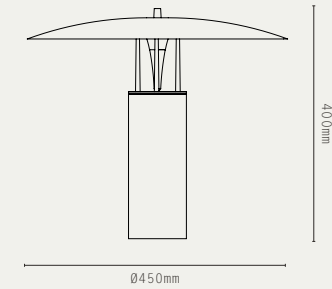

LUNA 550

LIGHT SOURCE:

- GU10, 12W MAX (LED ONLY)
- DIMMABLE LED LAMP INCLUDED
- 2700K WARM WHITE
- 240V AC

MATERIALS:

- BRASS
- NATURAL STONE
- FABRIC CABLE

FINISHES:

- ANTIQUE BRASS / BLACK MARBLE
- BRONZE / TRAVERTINE