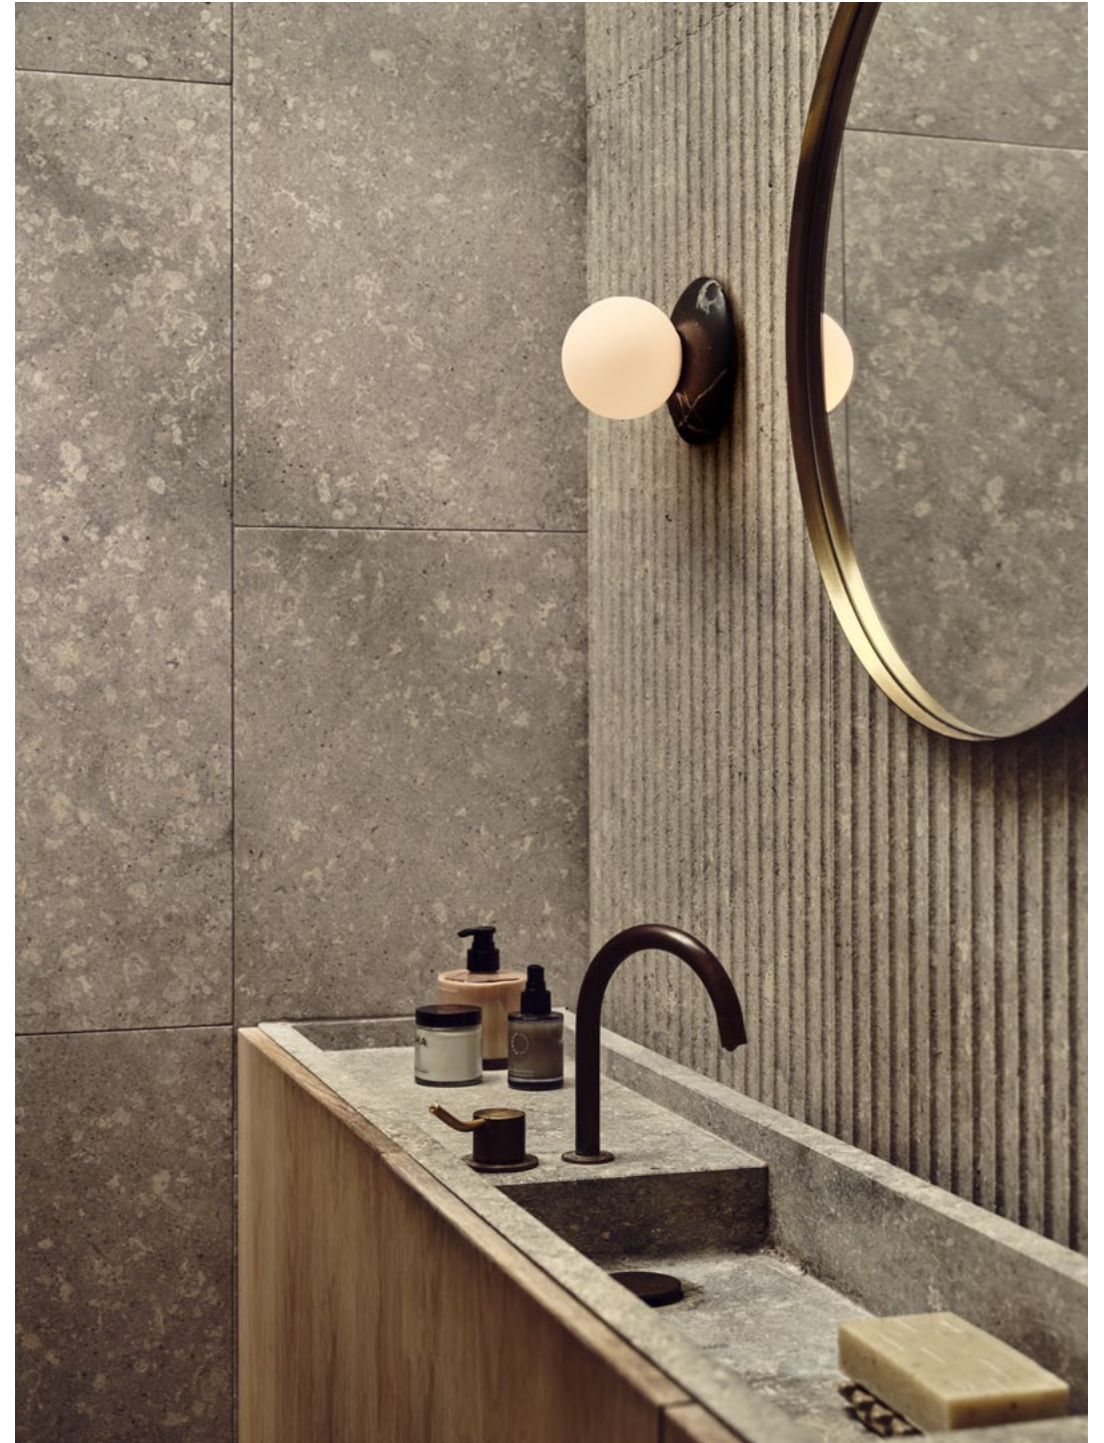

Orbit Pendant, green marble