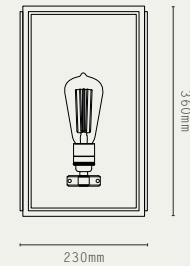

LARGE

FOR INDOOR OR OUTDOOR
USE (IP43)

ASH

SMALL

MEDIUM

LARGE

PROJECTION 140MM

BIRCH

SMALL

MEDIUM

LARGE

PROJECTION 140MM

LILAC

SMALL

LARGE

PROJECTION 260MM