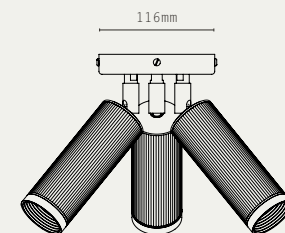

*IP43 RATED

MINI

160mm

110mm

REGULAR

260mm

110mm

SINGLE

95mm

185mm (max.)

DOUBLE

116mm

185mm (max.)

TRIPLE

116mm

185mm (max.)