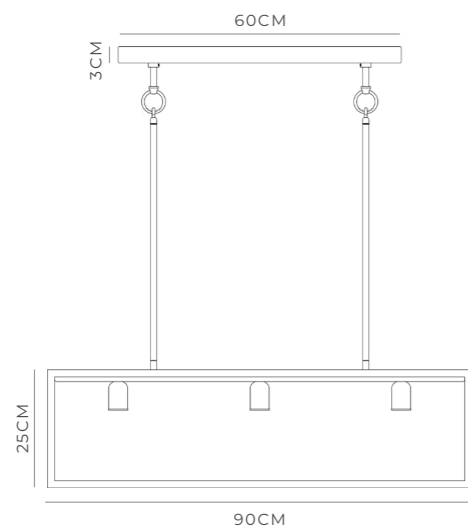

PRODUCT DETAILS

Application
Indoor Pendant Light

Dimensions
Round - Round:
H21.5 x Ø18cm
Square - Round:
H21.5 x Ø17cm
Square - Square:
H21.5 x W18cm
Fixture: H7 x Ø6cm

Materials
Shade: Glass
Fixture: Aluminium

PRODUCT DETAILS

Application
Indoor Pendant Light

Dimensions
H25 x W90 x L18cm

Materials
Shade: Tempered Glass
Fixture: Brass

Finishes
Shade: Clear or Frosted
Fixture: Old Bronze

Light Source
3 x E27 Max 9W LED

Rods
Max 200cm

NOTES

Item supplied with set of rods – 6 x 50cm and 4 x 25cm

DOVER 4lt LINEAR

4 Light / Clear
LR.i02.73.008.CL

4 Light / Frosted
LR.i02.73.008 FR

DESCRIPTION

The Dover linear pendant is produced by hand in solid brass and incorporates quality tempered glass fixed panels. The impressive 120cm length creates an instant statement in any environment.

PRODUCT DETAILS

Application
Indoor Pendant Light

Dimensions
H25 x W120 x L18cm

Materials
Shade: Tempered Glass
Fixture: Brass

Finishes
Shade: Clear or Frosted
Fixture: Old Bronze

Light Source
4 x E27 Max 9W LED