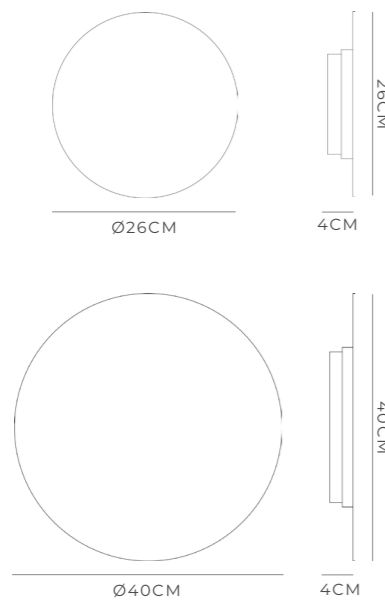

PRODUCT DETAILS

Application
Indoor Pendant Light

Dimensions
2 Light: H45 x Base W30
x Top W25 x L30cm
4 Light: H55 x Base W40
x Top W35 x L40cm

Materials
Shade: Tempered Glass
Fixture: Brass

Finishes
Shade: Clear or Frosted
Fixture: Old Bronze

PRODUCT DETAILS

Application
Indoor Wall Light

Dimensions
H38 x W9 x L7cm

Materials
Shade: Glass
Fixture: Aluminium

Finishes
Shade: White
Fixture: Old Brass or Iron

Light Source
LED 10W 2700K

CRI
+90

Dimming
TRIAC

PRODUCT DETAILS

Application
Indoor Wall Light or
Ceiling Light

Dimensions
Medium: Ø26cm
Large: Ø40cm

Materials
Aluminium

Finish
White

Light Source
LED 10W 3000K

CRI
+90

Dimming
TRIAC

PRODUCT DETAILS

Application
Indoor Wall Light

Dimensions
Shade: Ø8cm (Small) or Ø12cm (Medium)
Fixture: Ø5 x L0.5cm

Materials
Shade: Glass
Fixture: Aluminium

Finishes
Shade: Satin White
Fixture: White, Chrome or Dark Bronze