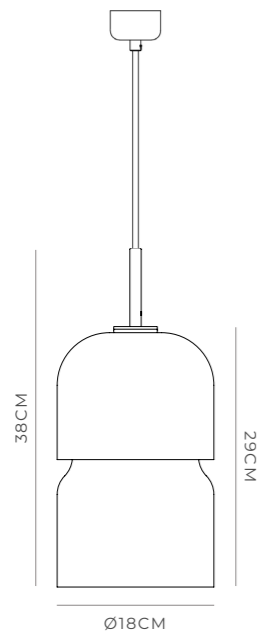

PRODUCT DETAILS

Application
Indoor Pendant Light

Dimensions
Medium: H25 x W17cm
Large: H30 x W20cm

Materials
Shade: Mouth-Blown Glass
Fixture: Brass

Finishes
Shade: Clear or White
Fixture: Old Brass or Iron

PRODUCT DETAILS

Application
Indoor Pendant Light

Dimensions
H38 x Ø18

Materials
Shade: Glass
Fixture: Aluminium

Finishes
Top Shade: Clear, Smoke or White
Base Shade: Clear or White
Fixture: Textured White

Light Source
E27 Max 9W LED

Cord
Max 200cm

NOTES

A configurable fitting, the top shade is available in a clear, smoke, or white finish while the base has a clear or white glass option.

Stak
White, Clear

LIGHTING REPUBLIC