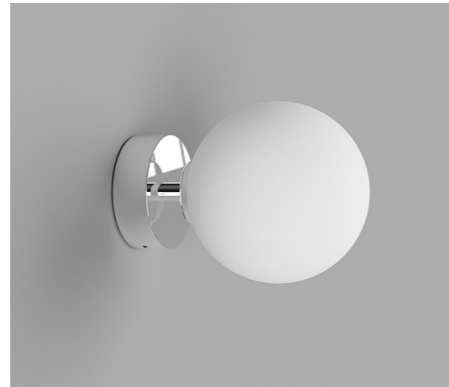

Medium / Chrome
LR.i01.54A.CH +LR.A03.M.WH