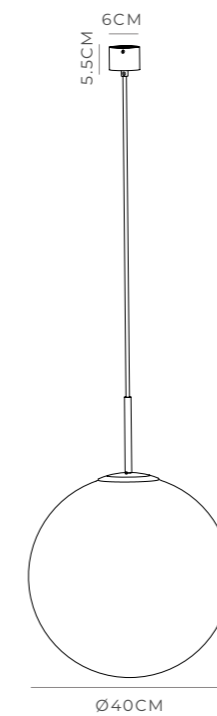

PRODUCT DETAILS

Application
Indoor Pendant Light

Dimensions
Large: Ø30cm
Extra Large: Ø40cm

Materials
Shade: Mouth-Blown Glass
Fixture: Aluminium

Finishes
Shade: White
Fixture: Textured Black or Textured White

Light Source
E27 Max 9W LED

Cord
Max 200cm

NOTES

The delicateness of the pendant's petite cable juxtaposed with the bold circular shape of the pendant lends itself to a minimal and contemporary look.

Organic Collection

PRODUCT DETAILS

Application
Indoor Pendant Light

Dimensions
Medium: H25 x W17cm
Large: H30 x W20cm

Materials
Shade: Mouth-Blown Glass
Fixture: Brass

Finishes
Shade: Clear or White
Fixture: Old Brass or Iron