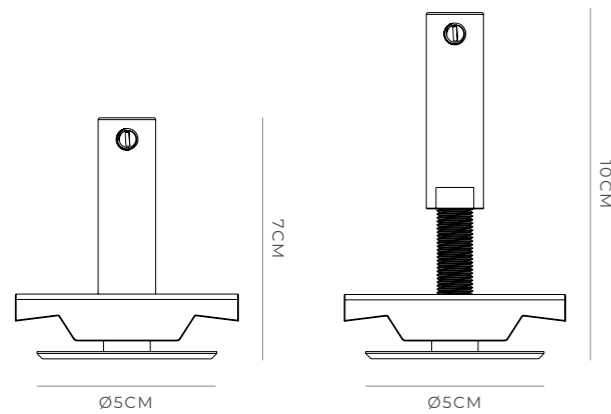

NOTES

This lighting solution effortlessly combines form and function, bringing a touch of modern elegance to your lighting selection.

Recessed Canopy
White