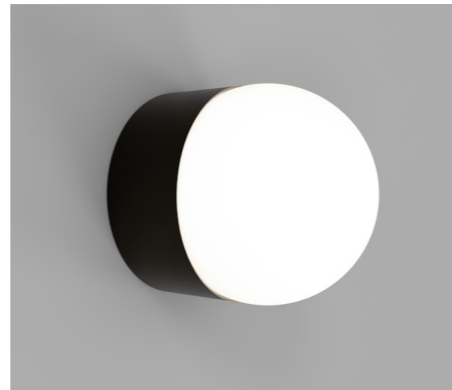

Medium / Iron
LR.i01.54e.M.IRN
+ LR.i01.54M.DB + LR.A03.M.WH

DESCRIPTION

Orb Sur Wall Light takes the classic glass sphere of the Orb collection and incorporates an aluminium frame, adding an extra element of depth to this most versatile wall light. The perfect sphere of opal glass emits a soft and diffused light and will sit comfortably in any interior setting.

PRODUCT DETAILS

Application
Indoor Wall Light

Dimensions
Shade: Ø8cm (Small) or Ø12cm (Medium)
Fixture: Ø12cm x L5cm

Materials
Shade: Glass
Fixture: Aluminium (White)
Brass (Old Brass & Iron)

Finishes
Shade: White
Fixture: White, Old Brass or Iron

Light Source
G9 Max 3W LED

IP Rating
IP44

NOTES

Minimal and versatile enough to be fitted with an assortment of accessories. The Orb Collection is modular with a wide range of possibilities.