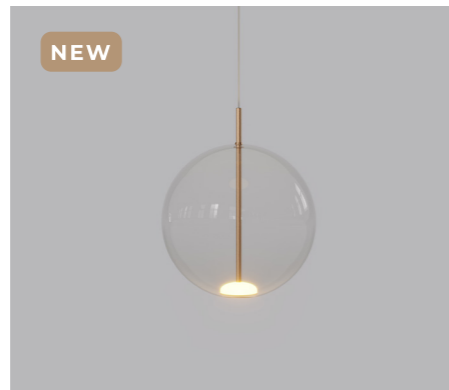

Orb Air
Small, Medium & Large
Clear & Frosted

Bouquet

Orb Air
Small, Medium & Large
Clear

ORB AIR

Clear / Small
LR.i02.56.180.CL.OB

Clear / Medium
LR.i02.56.230.CL.OB

Clear / Large
LR.i02.56.280.CL.OB

Frosted / Small
LR.i02.56.180.FR.OB

Frosted / Medium
LR.i02.56.230.FR.OB

Frosted / Large
LR.i02.56.280.FR.OB

DESCRIPTION

Orb Air Pendant Light showcases a borosilicate glass sphere, meticulously crafted to evoke a sophisticated weightlessness. A refined brass rod intersects the sphere, housing a radiant dimmable LED light source.