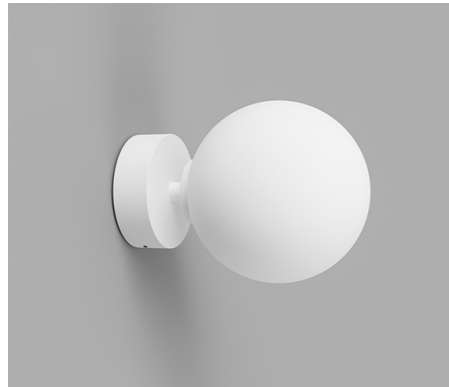

Medium / White
LR.i01.54A.WH +LR.A03.M.WH