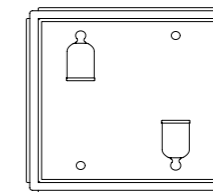

Lille 2lt
115