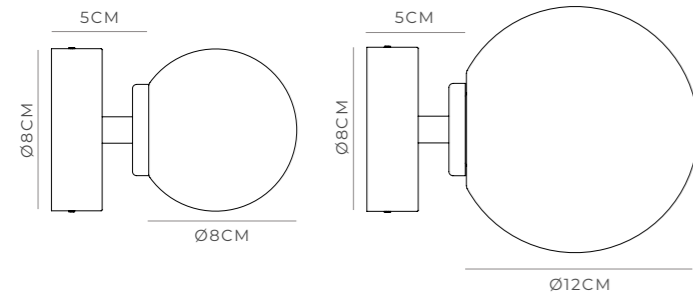

PRODUCT DETAILS

Application
Indoor Wall Light

Dimensions
Shade: Ø8cm (Small) or Ø12cm (Medium)
Fixture: Ø5 x L0.5cm

Materials
Shade: Glass
Fixture: Aluminium

Finishes
Shade: Satin White
Fixture: White, Chrome or Dark Bronze

PRODUCT DETAILS

Application
Indoor Wall Light

Dimensions
Shade: Ø8cm (Small) or
Ø12cm (Medium)
Fixture: Ø8 x L5cm

Materials
Shade: Glass
Fixture: Aluminium

Finishes
Shade: Satin White
Fixture: White, Chrome
or Dark Bronze