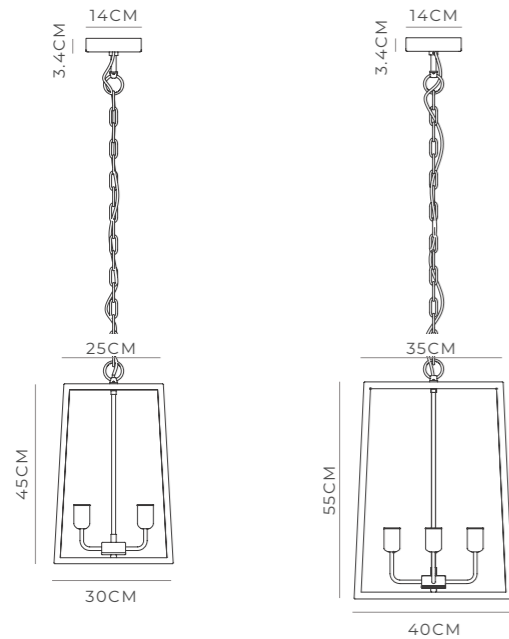

Rods
Max 200cm

NOTES

Item supplied with set of rods – 6 x 50cm and 4 x 25cm

DOVER 4lt LINEAR

4 Light / Clear
LR.i02.73.008.CL

4 Light / Frosted
LR.i02.73.008 FR

DESCRIPTION

The Dover linear pendant is produced by hand in solid brass and incorporates quality tempered glass fixed panels. The impressive 120cm length creates an instant statement in any environment.

PRODUCT DETAILS

Application
Indoor Pendant Light

Dimensions
H25 x W120 x L18cm

Materials
Shade: Tempered Glass
Fixture: Brass

Finishes
Shade: Clear or Frosted
Fixture: Old Bronze

Light Source
4 x E27 Max 9W LED

Rods
Max 200cm

NOTES

Item supplied with set of rods – 6 x 50cm and 4 x 25cm

DOVER LANTERN

2 Light / Clear
LR.i03.73.002.CL

2 Light / Frosted
LR.i03.73.002 FR

4 Light / Clear
LR.i03.73.003.CL

4 Light / Frosted
LR.i03.73.003 FR

PRODUCT DETAILS

Application
Indoor Pendant Light

Dimensions
2 Light: H45 x Base W30
x Top W25 x L30cm
4 Light: H55 x Base W40
x Top W35 x L40cm

Materials
Shade: Tempered Glass
Fixture: Brass

Finishes
Shade: Clear or Frosted
Fixture: Old Bronze