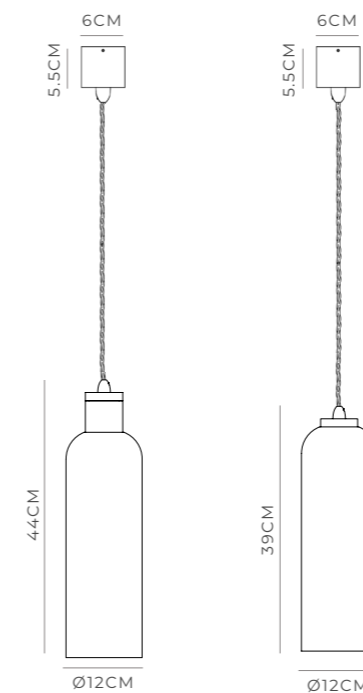

PRODUCT DETAILS

Application
Indoor Pendant Light

Dimensions
Ring: Ø24 x W5cm
Fixture: H8.5 x Ø6cm

Materials
Brass

Finishes
Ring: Old Brass
Fixture: Old Brass or Iron

Light Source
E27 Max 9W LED

Cord
Max 200cm

PRODUCT DETAILS

Application
Indoor Pendant Light

Dimensions
Shade: H14.5 x Ø16cm
Fixture: H8.5 x Ø6cm

Materials
Shade: Glass
Fixture: Brass

Finishes
Shade: White, Clear,
Smoke or Amber
Fixture: Old Brass or Iron

PRODUCT DETAILS

Application
Indoor Pendant Light

Dimensions
Shade: H36 x Ø12cm
Fixture: H8.5 x Ø6cm

Materials
Shade: Glass
Fixture: Brass

Finishes
Shade: White, Clear,
Smoke or Amber
Fixture: Old Brass or Iron

Light Source
E27 Max 9W LED

Cord
Max 200cm

NOTES

The glass can be installed in two different positions to elongate or shorten the height of the fitting.

PARLOUR CURVE

Old Brass / White
LR.i02.25.OB + LR.A01.006.WH