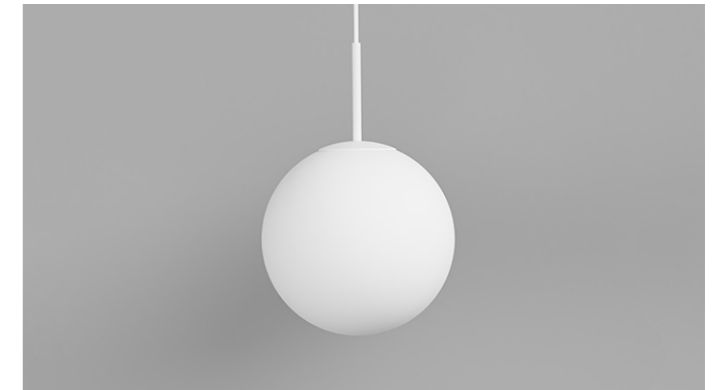

Large / Textured White
LR.i02.55.L.WH