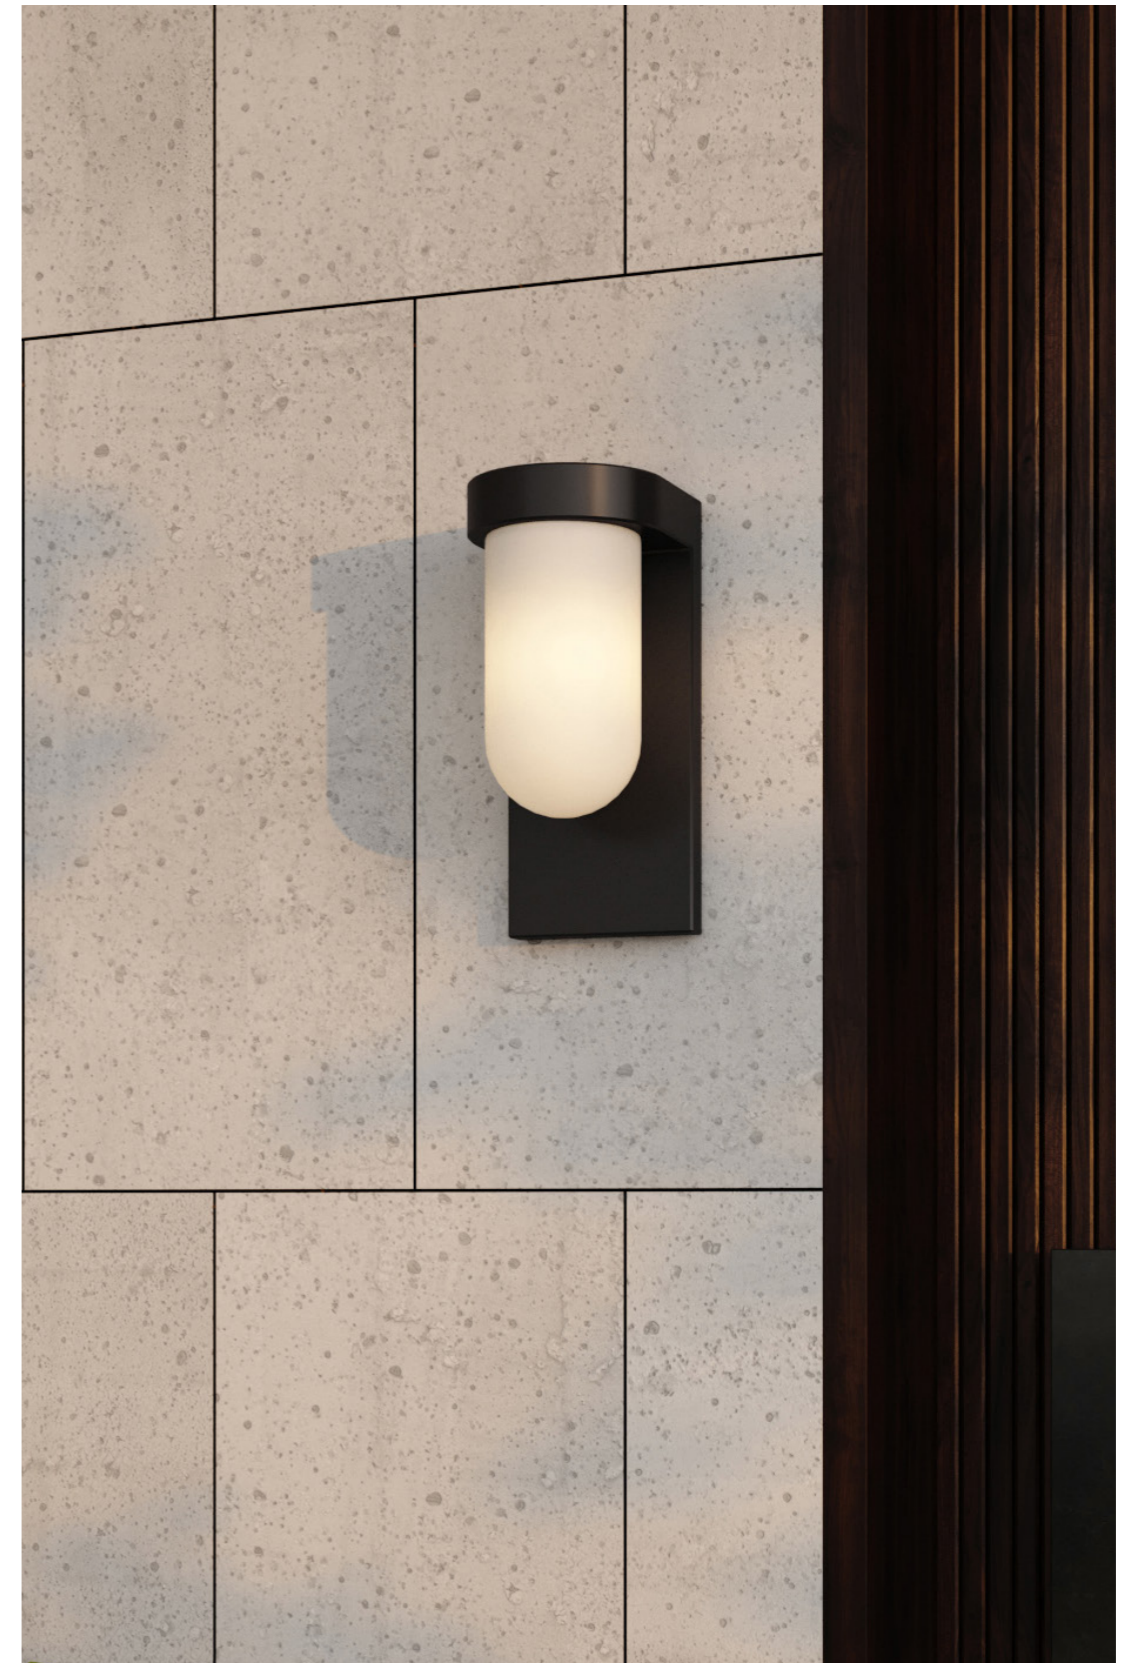

Flat / Clear
LR.E01.77.ST + LR.E01.77.FLT.CL

Flat / Gloss White
LR.E01.77.ST + LR.E01.77.FLT.WH

DESCRIPTION

Tuva Wall Light is a very modern take on a vintage marine style lantern light. With its solid brass fixture from which the glass shade hangs, this contemporary wall light provides a perfectly proportioned and impressive feature.

PRODUCT DETAILS

Application
Indoor and Outdoor Wall Light

Dimensions
H28 x W13 x L14cm

Materials
Shade: Glass
Fixture: Brass

Finishes
Shade: Clear or White
Fixture: Old Bronze

Light Source
E27 Max 9W LED

IP Rating
IP44

NOTES

With options for clear or white glass and a round or flat shade, this versatile wall light is almost industrial in style yet carries an air of understated refinement.

Tuva
Round, White

LIGHTING REPUBLIC