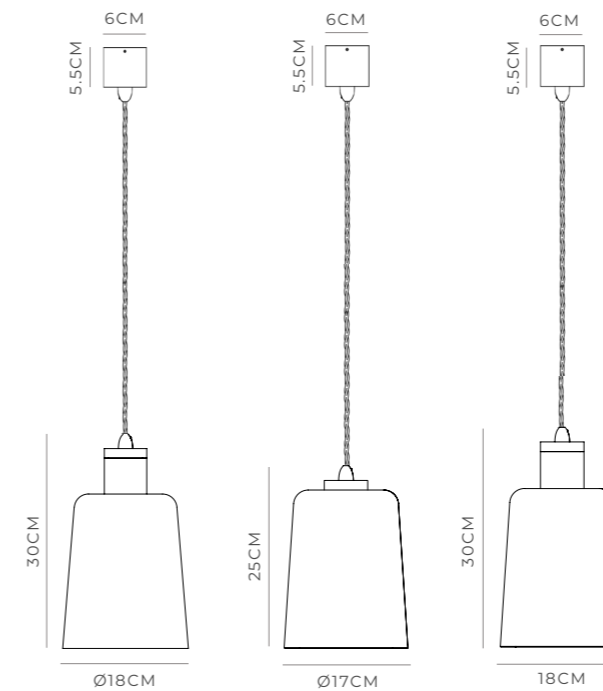

PRODUCT DETAILS

Application
Indoor Pendant Light

Dimensions
Shade: H22 x Ø20cm
Fixture: H8.5 x Ø6cm

Materials
Shade: Glass
Fixture: Brass

Finishes
Shade: White, Clear
or Smoke
Fixture: Old Brass or Iron

Light Source
E27 Max 9W LED

Cord
Max 200cm

NOTES

The glass can be installed in two different positions to elongate or shorten the height of the fitting.

Parlour Curve
Old Brass, Clear

Parlour Glass
Brass, Square - Round

PARLOUR GLASS

Old Brass / Round - Round
LR.i02.25.OB + LR.A01.003

Old Brass / Square - Round
LR.i02.25.OB + LR.A01.002

Old Brass / Square - Square
LR.i02.25.OB + LR.A01.001

Iron / Round - Round
LR.i02.25.IRN + LR.A01.003

PRODUCT DETAILS

Application
Indoor Pendant Light

Dimensions
Round - Round:
H21.5 x Ø18cm
Square - Round:
H21.5 x Ø17cm
Square - Square:
H21.5 x W18cm
Fixture: H8.5 x Ø6cm

Materials
Shade: Glass
Fixture: Brass