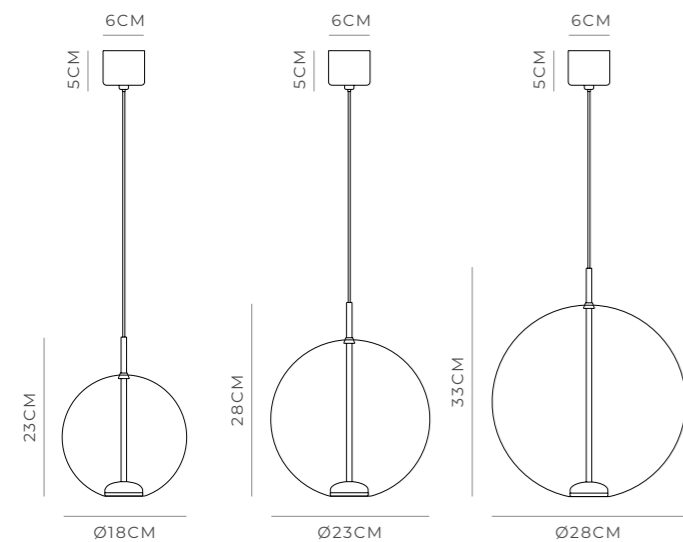

Orb Air's familiar yet captivating form emanates a celestial ambience, providing the perfect fusion of contemporary aesthetics and timeless elegance.

PRODUCT DETAILS

Application
Indoor Pendant Light

Dimensions
Small: H23 x Ø18cm
Medium: H28 x Ø23cm
Large: H33 x Ø28cm