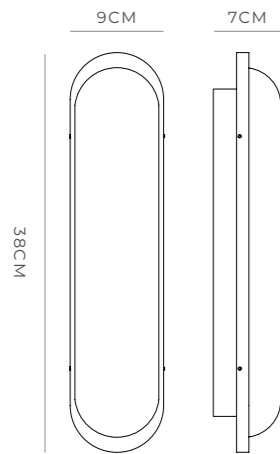

PRODUCT DETAILS

Application
Indoor Pendant Light

Dimensions
2 Light: H45 x Base W30
x Top W25 x L30cm
4 Light: H55 x Base W40
x Top W35 x L40cm

Materials
Shade: Tempered Glass
Fixture: Brass

Finishes
Shade: Clear or Frosted
Fixture: Old Bronze

PRODUCT DETAILS

Application
Indoor Wall Light

Dimensions
H38 x W9 x L7cm

Materials
Shade: Glass
Fixture: Aluminium

Finishes
Shade: White
Fixture: Old Brass or Iron

Light Source
LED 10W 2700K

CRI
+90

Dimming
TRIAC