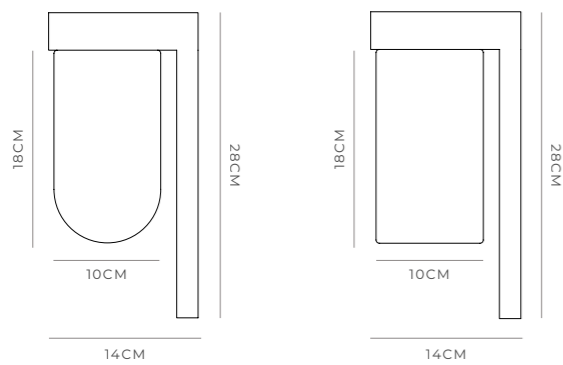

Tuva
Round, White