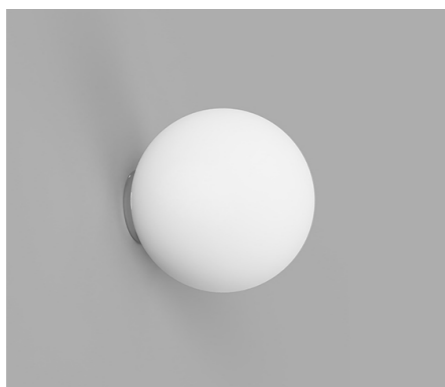

Medium / Chrome
LR.i01.54M.CH +LR.A03.M.WH