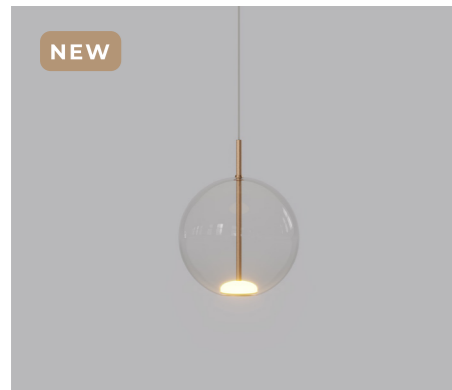

ORB AIR

Clear / Small
LR.i02.56.180.CL.OB