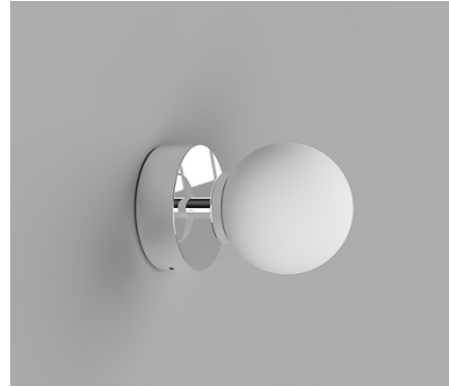

Small / Chrome
LR.i01.54M.CH +LR.A03.S.WH