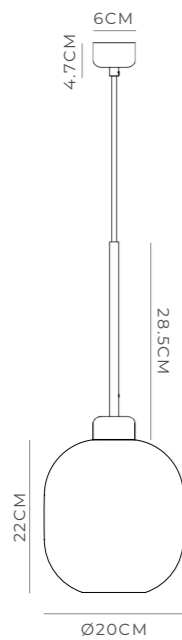

PRODUCT DETAILS

Application
Indoor Pendant Light

Dimensions
Shade: H14.5 x Ø16cm
Fixture: H7 x Ø6cm

Materials
Shade: Glass
Fixture: Aluminium

Finishes
Shade: White, Clear, Smoke or Amber
Fixture: Textured Black or Textured White

PRODUCT DETAILS

Application
Indoor Pendant Light

Dimensions
Shade: H36 x Ø12cm
Fixture: H7 x Ø6cm

Materials
Shade: Glass
Fixture: Aluminium

Finishes
Shade: White, Clear, Smoke or Amber
Fixture: Textured Black or Textured White

PRODUCT DETAILS

Application
Indoor Pendant Light

Dimensions
Shade: H22 x W20cm
Fixture: H7 x Ø6cm

Materials
Shade: Glass
Fixture: Aluminium

Finishes
Shade: White, Clear
or Smoke
Fixture: Textured Black
or Textured White

PRODUCT DETAILS

Application
Indoor Pendant Light

Dimensions
Round - Round:
H21.5 x Ø18cm
Square - Round:
H21.5 x Ø17cm
Square - Square:
H21.5 x W18cm
Fixture: H7 x Ø6cm

Materials
Shade: Glass
Fixture: Aluminium