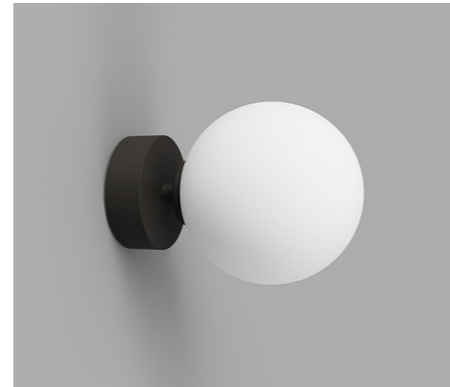

Medium / Dark Bronze
LR.i01.54A.DB +LR.A03.M.WH

DESCRIPTION

This variation of the Orb features a rounded base that protrudes from the wall in comparison to the Mirror Wall variation which sits flush onto the wall. Minimal in not only its form but style, the glowing sphere lightens not just the room but the mood. Suitable to use in bathrooms.