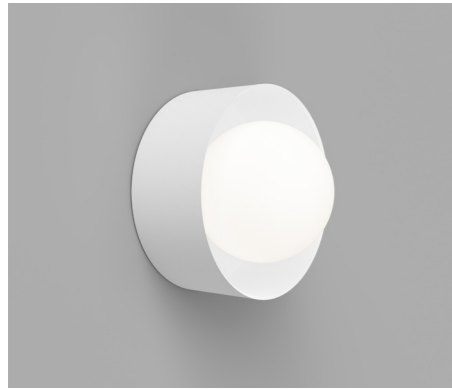

ORB SUR

Small / White
LR.i01.54e.M.WH
LR.i01.54M.WH + LR.A03.S.WH