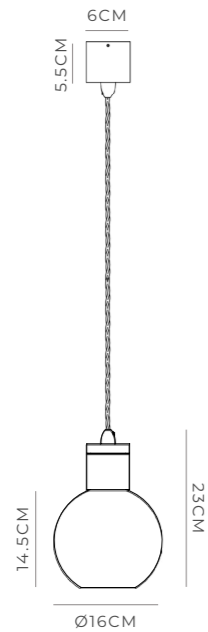

PRODUCT DETAILS

Application
Indoor Pendant Light

Dimensions
H8.5 x Ø6cm

Materials
Brass

Finishes
Old Brass or Iron

Light Source
E27 Max 9W LED

Cord
Max 200cm

NOTES

PRODUCT DETAILS

Application
Indoor Pendant Light

Dimensions
Ring: Ø24 x W5cm
Fixture: H8.5 x Ø6cm

Materials
Brass

Finishes
Ring: Old Brass
Fixture: Old Brass or Iron

Light Source
E27 Max 9W LED

Cord
Max 200cm

NOTES

The ParLOUR Ring can be installed in either the top or bottom position for different effects.

PARLOUR SPHERE

Old Brass or Iron / White
LR.i02.25.OB or LR.i02.25.IRN + LR.A01.004.WH

Old Brass or Iron / Clear
LR.i02.25.OB or LR.i02.25.IRN + LR.A01.004.CL

PRODUCT DETAILS

Application
Indoor Pendant Light

Dimensions
Shade: H14.5 x Ø16cm
Fixture: H8.5 x Ø6cm

Materials
Shade: Glass
Fixture: Brass

Finishes
Shade: White, Clear,
Smoke or Amber
Fixture: Old Brass or Iron