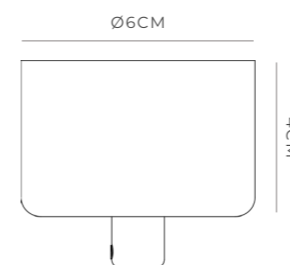

Ceiling Plate
LR.A02.CP.WH

PRODUCT DETAILS

The plate can accommodate up to 8 pendant lights and the maximum fixture weight should not exceed 25kg. Ensure sufficient support is provided in the ceiling for the plate and pendants.

Application
Indoor Ceiling Canopy

Materials
Steel

Dimensions
H4 x W50CM

Finish
Satin White