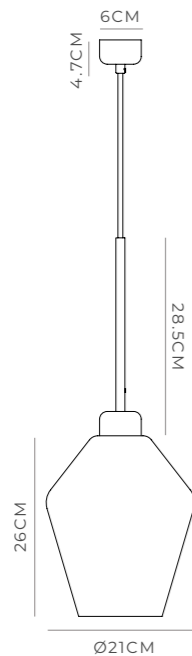

PRODUCT DETAILS

Application
Indoor Pendant Light

Dimensions
Shade: H26 x W21cm
Fixture: H7x Ø6cm

Materials
Shade: Glass
Fixture: Aluminium

Finishes
Shade: White or Clear
Fixture: Textured Black
or Textured White

Light Source
E27 Max 9W LED

Cord
Max 200cm