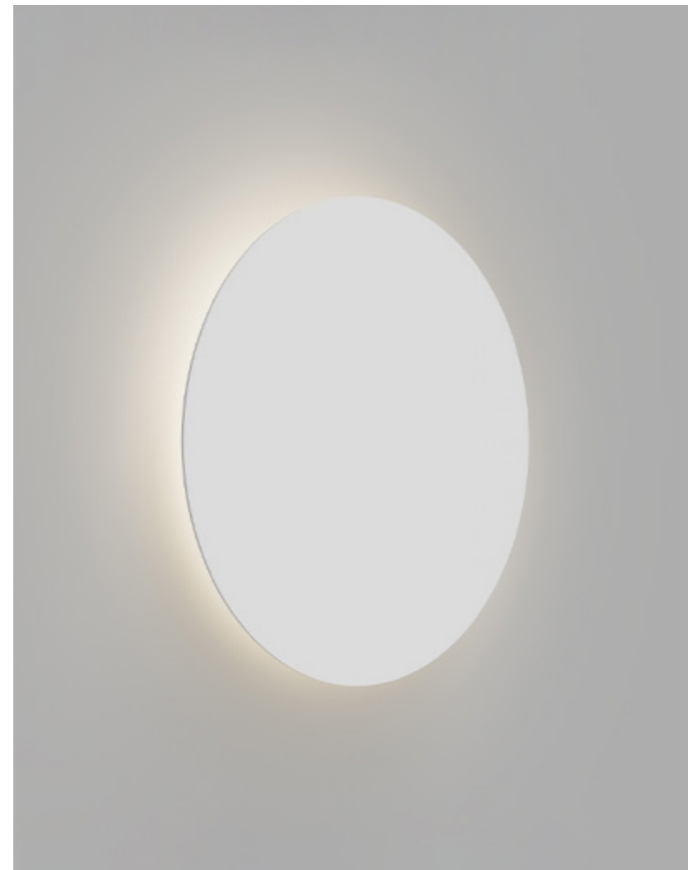

Large
LR.i01.60.L.WH

DESCRIPTION

Shadow Wall Light adorns its form as it lights up celestially. The diffused light exerts a halo-like illumination from behind the flat sphere shade to create soft and comfortable light. Shadow is the perfect way to captivate soft lighting within any space.