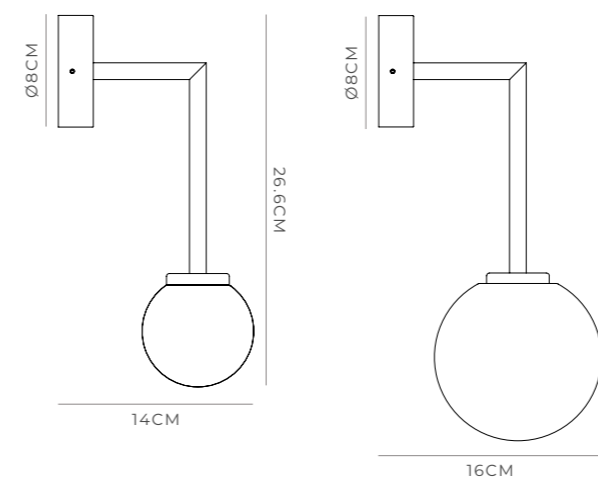

ORB LONG ARM

DESCRIPTION

With its long arm, this variation from the Orb collection accentuates its placement within a space. It makes a statement yet still allows the focus to stay on the smoothness of the sphere. Its proportions showcase the harmonious balance between its diametrical forms. Suitable to use in bathrooms.

PRODUCT DETAILS

Application
Indoor Wall Light

Dimensions
Shade: Ø8cm (Small) or Ø12cm (Medium)
Fixture: H19.5 x Ø8 x L12.5cm

Materials
Shade: Glass
Fixture: Aluminium

Finishes
Shade: Satin White
Fixture: White, Chrome or Dark Bronze

Light Source
G9 Max 3W LED

IP Rating
IP44

NOTES

The long arm allows you to extend the light source placement which is especially useful when replacing existing wall lights. It can be used either up or downward facing.