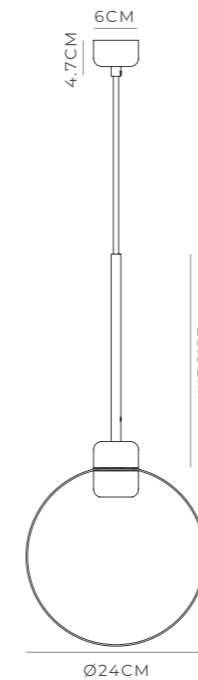

PRODUCT DETAILS

Application
Indoor Pendant Light

Dimensions
Ring: Ø24 x W5cm
Fixture: H7 x Ø6cm

Materials
Ring: Brass
Fixture: Aluminium

Finishes
Ring: Old Brass
Fixture: Textured Black
or Textured White

Light Source
E27 Max 9W LED

Cord
Max 200cm

NOTES

The Parlour Lite Ring is a hybrid of the Lite suspension with the Ring accessory.