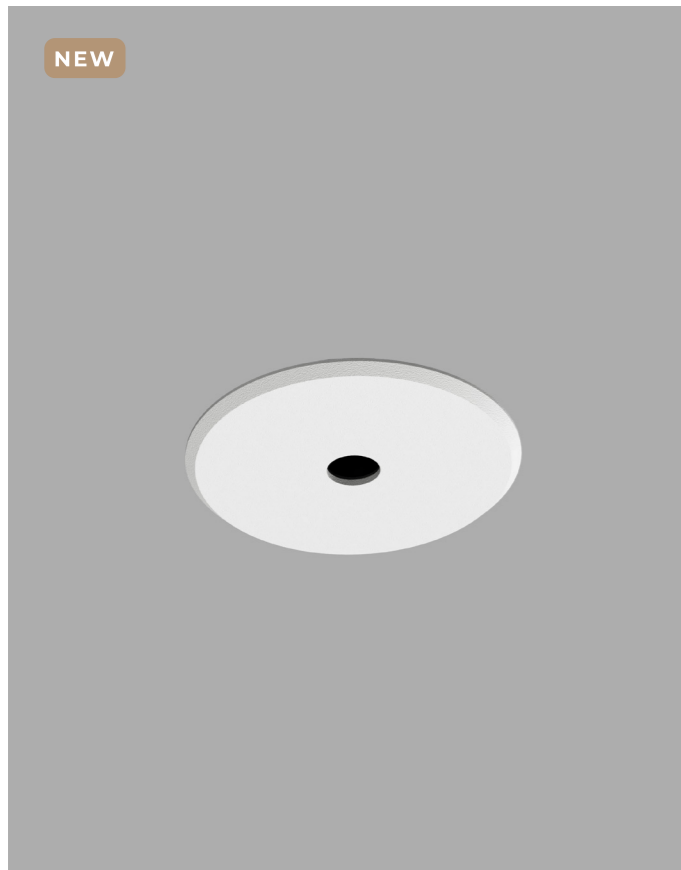

Application
Indoor Ceiling Canopy

Materials
Steel

Dimensions
H4 x W50CM

Finish
Satin White

RECESSED CANOPY

Recessed Canopy
LR.A02.RRC.WH

DESCRIPTION

Nestled discreetly within your ceiling, the Recessed Canopy provides a sleek aesthetic that not only elevates the visual appeal of your pendant lights but also ensures a seamless installation. Particularly ideal for cluster installations, its unobtrusive presence allows your chosen pendant to shine as the focal point.