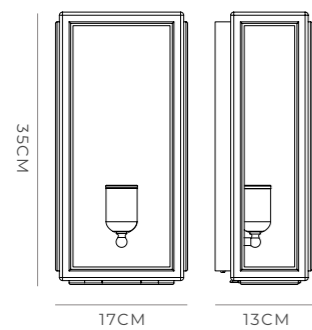

LILLE

DESCRIPTION

The Lille Wall Light is a modern interpretation of a classic wall light. Its archetypal design leans towards a contemporary motif as seen by the Industrial style brass finish.

PRODUCT DETAILS

Application
Indoor and Outdoor
Wall Light

Dimensions
Small: H35 x W13 x L13cm
Medium: H35 x W17 x L13cm

Materials
Shade: Tempered Glass
Fixture: Brass

Finishes
Shade: Clear or Frosted
Fixture: Old Bronze

Light Source
E27 Max 9W LED

IP Rating
IP44

NOTES

Strong and sturdy in its construction yet refined and versatile for a variety of interiors.