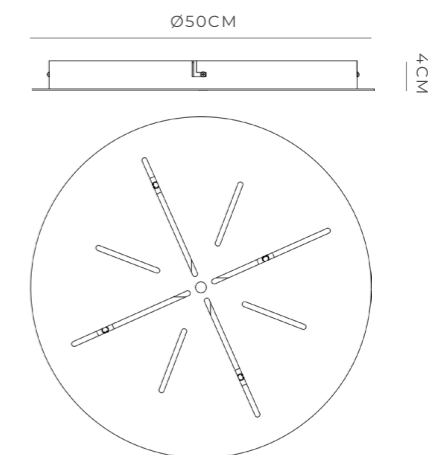

Ceiling Canopy Collection

When we look for solutions to customise elements of our spaces, sometimes all it takes are some pretty smart accessories.

Elevate your lighting design with our selection of ceiling canopies, expertly crafted to enhance the functionality and aesthetics of your pendant lights. These versatile fixtures serve as the foundation for your lighting arrangements, providing essential support while adding a touch of elegance to your space.

CEILING CANOPIES

PRODUCT DETAILS

A sleek and versatile solution to elevate your lighting setup. Designed with simplicity and functionality in mind, this canopy offers a minimalist aesthetic while providing essential support for your pendant light.

Application
Indoor Ceiling Canopy

Materials
Aluminium

Dimensions
H4 x W6CM

Finish
Satin White

Maximum Load
2.5kg

PRODUCT DETAILS

The plate can accommodate up to 8 pendant lights and the maximum fixture weight should not exceed 25kg. Ensure sufficient support is provided in the ceiling for the plate and pendants.

Application
Indoor Ceiling Canopy

Materials
Steel

Dimensions
H4 x W50CM

Finish
Satin White