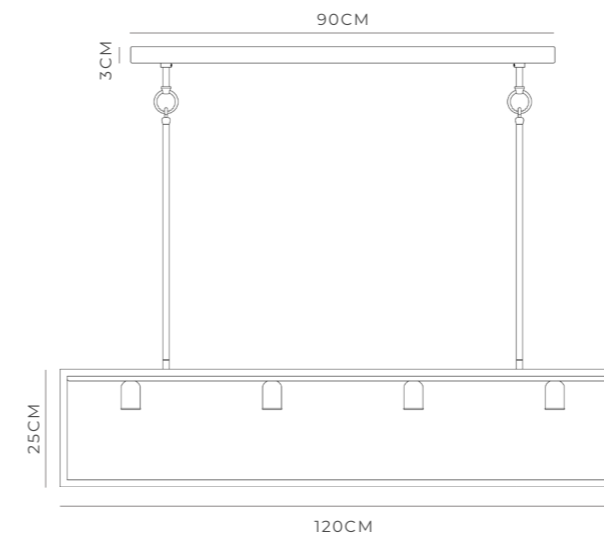

DOVER 3lt LINEAR

DESCRIPTION

The Dover linear pendant is produced by hand in solid brass and incorporates quality tempered glass fixed panels. Available in either clear or a modernised frosted version.

PRODUCT DETAILS

Application
Indoor Pendant Light

Dimensions
H25 x W90 x L18cm

Materials
Shade: Tempered Glass
Fixture: Brass

Finishes
Shade: Clear or Frosted
Fixture: Old Bronze

Light Source
3 x E27 Max 9W LED

Rods
Max 200cm

NOTES

Item supplied with set of rods – 6 x 50cm and 4 x 25cm

DOVER 4lt LINEAR

DESCRIPTION

The Dover linear pendant is produced by hand in solid brass and incorporates quality tempered glass fixed panels. The impressive 120cm length creates an instant statement in any environment.

PRODUCT DETAILS

Application
Indoor Pendant Light

Dimensions
H25 x W120 x L18cm

Materials
Shade: Tempered Glass
Fixture: Brass

Finishes
Shade: Clear or Frosted
Fixture: Old Bronze

Light Source
4 x E27 Max 9W LED

Rods
Max 200cm

NOTES

Item supplied with set of rods – 6 x 50cm and 4 x 25cm