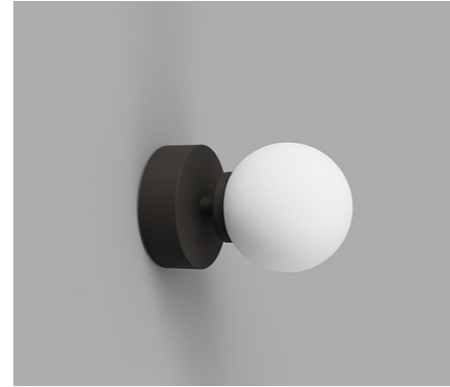

Small / Dark Bronze
LR.i01.54A.DB +LR.A03.S.WH