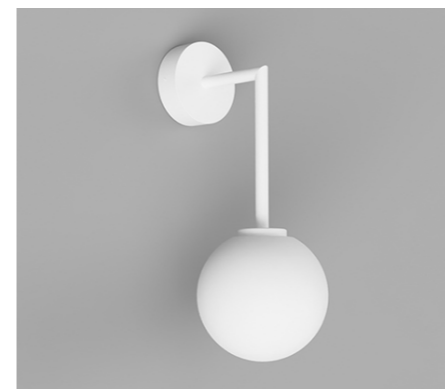

PRODUCT DETAILS

Application
Indoor Wall Light

Dimensions
Shade: Ø8cm (Small) or
Ø12cm (Medium)
Fixture: Ø8 x L5cm

Materials
Shade: Glass
Fixture: Aluminium

Finishes
Shade: Satin White
Fixture: White, Chrome
or Dark Bronze

ORB LONG ARM

Small / White
LR.i01.54B.WH + LR.A03.S.WH

Small / Chrome
LR.i01.54B.CH + LR.A03.S.WH

Small / Dark Bronze
LR.i01.54B.DB + LR.A03.S.WH

Medium / White
LR.i01.54B.WH + LR.A03.M.WH

Medium / Chrome
LR.i01.54B.CH + LR.A03.M.WH

PRODUCT DETAILS

Application
Indoor Wall Light

Dimensions
Shade: Ø8cm (Small) or Ø12cm (Medium)
Fixture: H19.5 x Ø8 x L12.5cm

Materials
Shade: Glass
Fixture: Aluminium

Finishes
Shade: Satin White
Fixture: White, Chrome or Dark Bronze