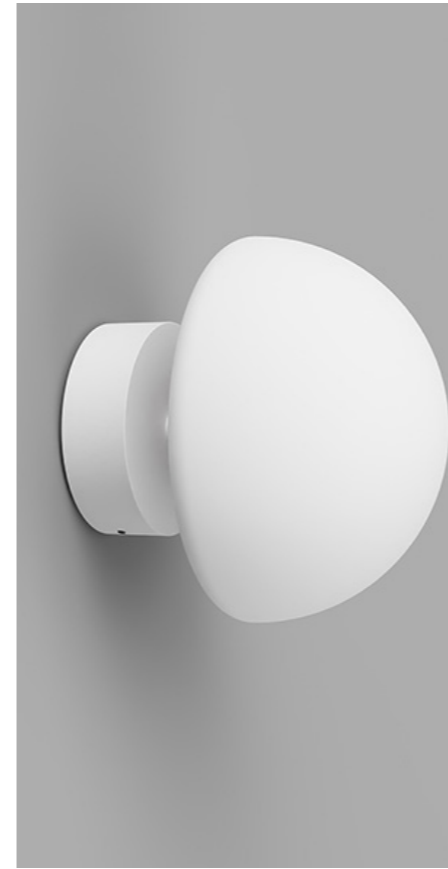

ORB DOME SHORT ARM

White
LR.i01.54A.WH + LR.A03.DM.WH