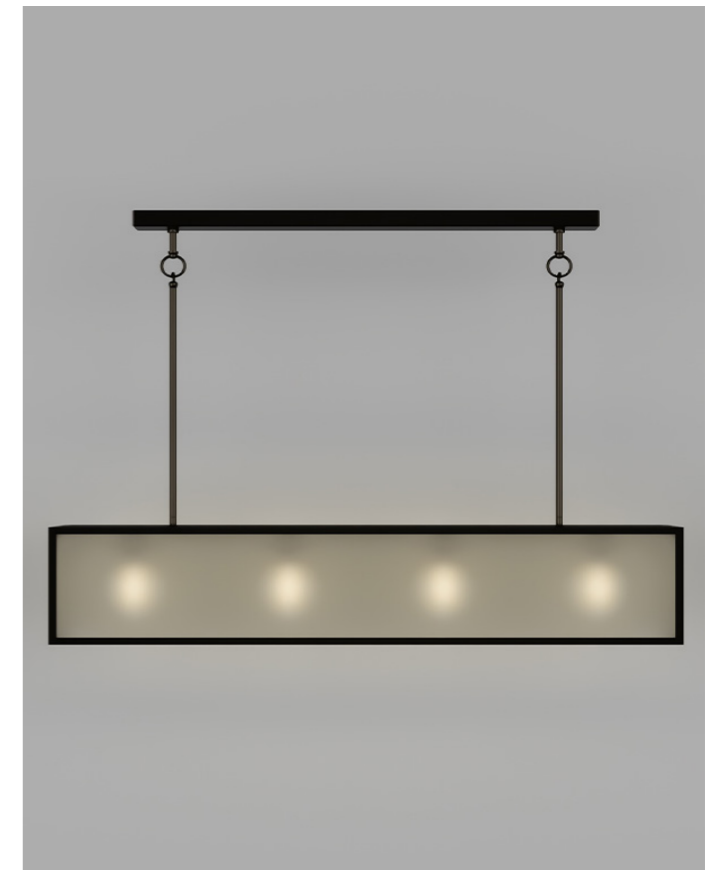

PRODUCT DETAILS

Application
Indoor Pendant Light

Dimensions
H25 x W90 x L18cm

Materials
Shade: Tempered Glass
Fixture: Brass

Finishes
Shade: Clear or Frosted
Fixture: Old Bronze

Light Source
3 x E27 Max 9W LED

Rods
Max 200cm

NOTES

Item supplied with set of rods – 6 x 50cm and 4 x 25cm

DOVER 4lt LINEAR

4 Light / Clear
LR.i02.73.008.CL

4 Light / Frosted
LR.i02.73.008 FR

DESCRIPTION

The Dover linear pendant is produced by hand in solid brass and incorporates quality tempered glass fixed panels. The impressive 120cm length creates an instant statement in any environment.

PRODUCT DETAILS

Application
Indoor Pendant Light

Dimensions
H25 x W120 x L18cm

Materials
Shade: Tempered Glass
Fixture: Brass

Finishes
Shade: Clear or Frosted
Fixture: Old Bronze

Light Source
4 x E27 Max 9W LED