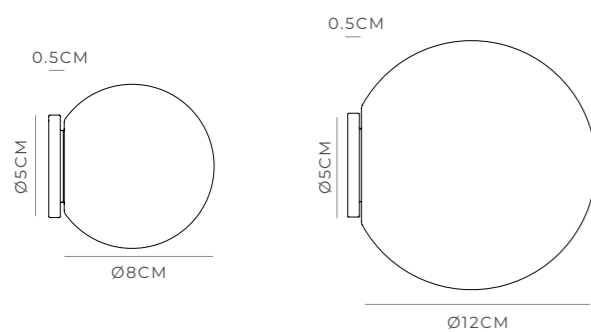

PRODUCT DETAILS

Application
Indoor Wall Light

Dimensions
Shade: Ø8cm (Small) or Ø12cm (Medium)
Fixture: Ø5 x L0.5cm

Materials
Shade: Glass
Fixture: Aluminium

Finishes
Shade: Satin White
Fixture: White, Chrome or Dark Bronze