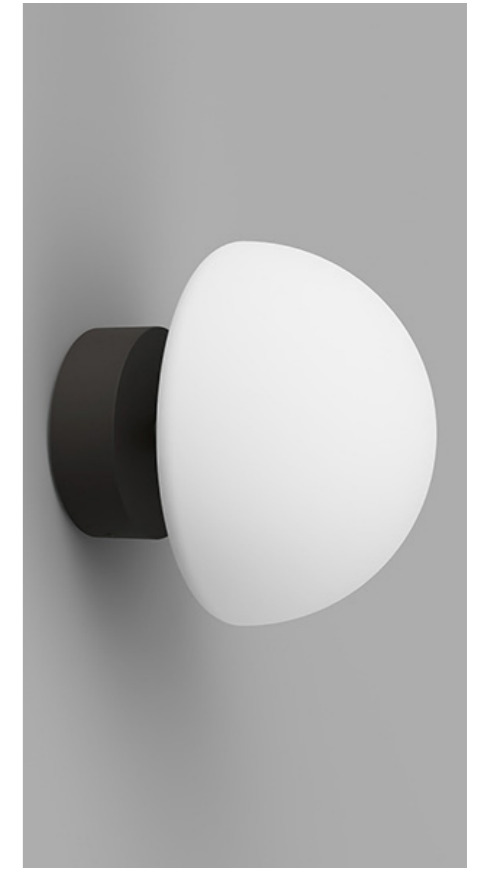

Dark Bronze
LR.i01.54A.DB + LR.A03.DM.WH

DESCRIPTION

The Orb Dome Short Arm Wall Light features a rounded base that protrudes from the wall in comparison to the Mirror Wall variation which sits flush onto the wall. Minimal in not only its form but style, the glowing illumination lightens not just the room but the mood. Suitable to use in bathrooms.