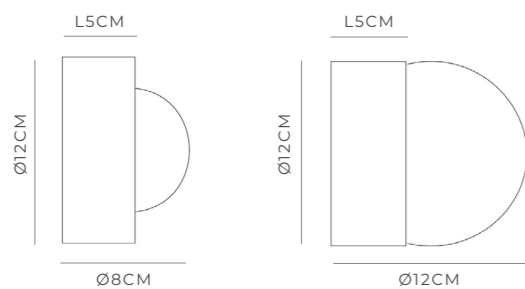

Orb Sur
Small, Old Brass