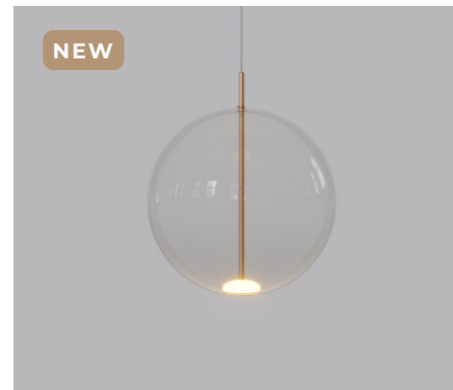

Orb Air
Small, Medium & Large
Clear & Frosted

Bouquet

Orb Air
Small, Medium & Large
Clear

ORB AIR

Clear / Small
LR.i02.56.180.CL.OB

Clear / Medium
LR.i02.56.230.CL.OB

Clear / Large
LR.i02.56.280.CL.OB

Frosted / Small
LR.i02.56.180.FR.OB

Frosted / Medium
LR.i02.56.230.FR.OB

Frosted / Large
LR.i02.56.280.FR.OB

DESCRIPTION

Orb Air Pendant Light showcases a borosilicate glass sphere, meticulously crafted to evoke a sophisticated weightlessness. A refined brass rod intersects the sphere, housing a radiant dimmable LED light source.