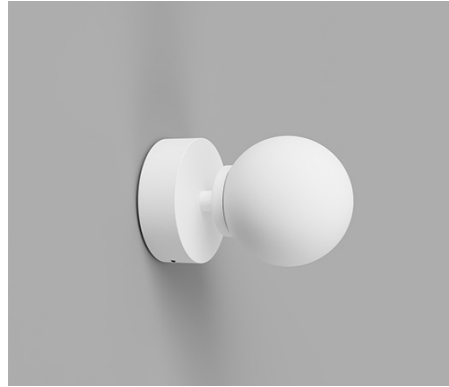

ORB SHORT ARM

Small / White
LR.i01.54A.WH +LR.A03.S.WH