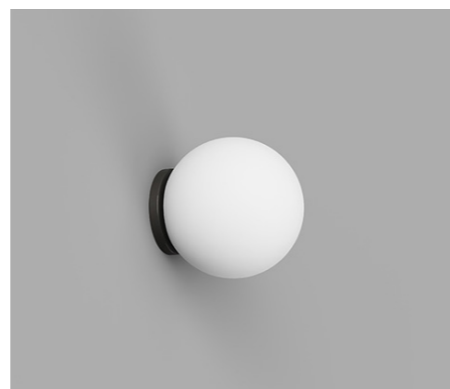

Small / Dark Bronze
LR.i01.54M.DB +LR.A03.S.WH