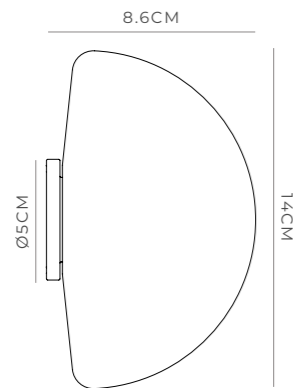

PRODUCT DETAILS

Application
Indoor Wall Light

Dimensions
Shade: Ø8cm (Small) or Ø12cm (Medium)
Fixture: Ø12cm x L5cm

Materials
Shade: Glass
Fixture: Aluminium (White)
Brass (Old Brass & Iron)

Finishes
Shade: White
Fixture: White, Old Brass or Iron

PRODUCT DETAILS

Application

Indoor Wall Light

Dimensions

Shade: Ø8cm (Small) or
Ø12cm (Medium)
Fixture: Ø12cm x L5cm

Materials

Shade: Glass
Fixture: Aluminium (White)
Brass (Old Brass & Iron)

Finishes

PRODUCT DETAILS

Application
Indoor Wall Light

Dimensions
Shade: H14 x W14 x L8.6cm
Fixture: Ø5 x L0.5cm

Materials
Shade: Glass
Fixture: Aluminium

Finishes
Shade: Satin White
Fixture: White, Chrome or Dark Bronze