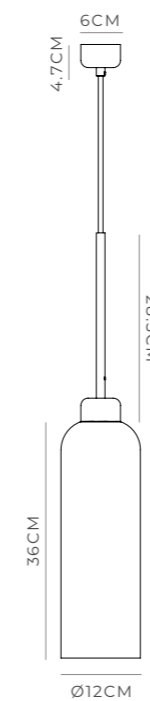

PRODUCT DETAILS

Application
Indoor Pendant Light

Dimensions
Shade: H36 x Ø12cm
Fixture: H7 x Ø6cm

Materials
Shade: Glass
Fixture: Aluminium

Finishes
Shade: White, Clear, Smoke or Amber
Fixture: Textured Black or Textured White

Light Source
E27 Max 9W LED

Cord
Max 200cm

NOTES

The Parlour Lite Elong Pendant is a hybrid of the Lite suspension with the Elong glass shade.