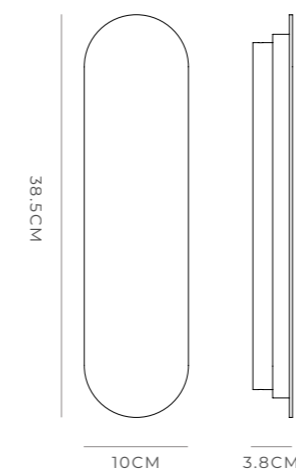

SHADOW LONG

DESCRIPTION

Shadow Long Wall Light features a diffused light that exerts a halo-like illumination from behind the elongated flat shade to create soft and comfortable light. The Shadow Long fitting can be installed horizontally or vertically. Shadow is the perfect way to captivate soft lighting within any space.

PRODUCT DETAILS

Application
Indoor Wall Light

Dimensions
H38.5 x W10 x D3.8

Materials
Aluminium

Finish
Satin White

Light Source
LED 10W 3000K

CRI
+90

Dimming
TRIAC

NOTES

The Shadow Long Wall Light is dimmable with leading edge and trailing edge dimmers.

The Shadow fitting can also be installed on the ceiling to be used as an indirect light source that is close to ceiling.