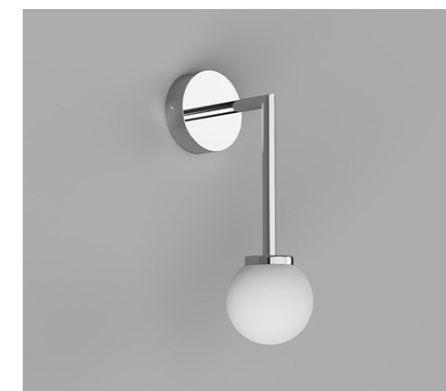

Small / Chrome
LR.i01.54B.CH + LR.A03.S.WH