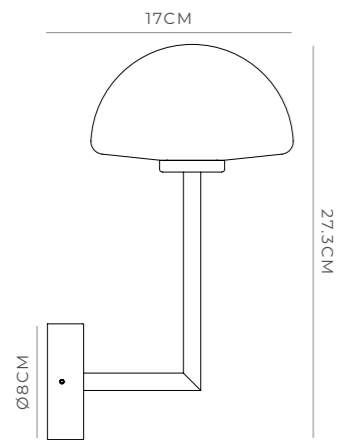

PRODUCT DETAILS

Application

Indoor Wall Light

Dimensions

Shade: Ø8cm (Small) or
Ø12cm (Medium)
Fixture: Ø12cm x L5cm

Materials

Shade: Glass
Fixture: Aluminium (White)
Brass (Old Brass & Iron)

Finishes

PRODUCT DETAILS

Application
Indoor Wall Light

Dimensions
Shade: H14 x W14 x L8.6cm
Fixture: Ø5 x L0.5cm

Materials
Shade: Glass
Fixture: Aluminium

Finishes
Shade: Satin White
Fixture: White, Chrome or Dark Bronze

PRODUCT DETAILS

Application
Indoor Wall Light

Dimensions
Shade: H14 x W14 x L12.8cm
Fixture: Ø8 x L5cm

Materials
Shade: Glass
Fixture: Aluminium

Finishes
Shade: Satin White
Fixture: White, Chrome or Dark Bronze

PRODUCT DETAILS

Application
Indoor Wall Light

Dimensions
Shade: H14 x W14 x L8.6cm
Fixture: H19.5 x Ø8 x L12.5cm

Materials
Shade: Glass
Fixture: Aluminium

Finishes
Shade: Satin White
Fixture: White, Chrome or Dark Bronze