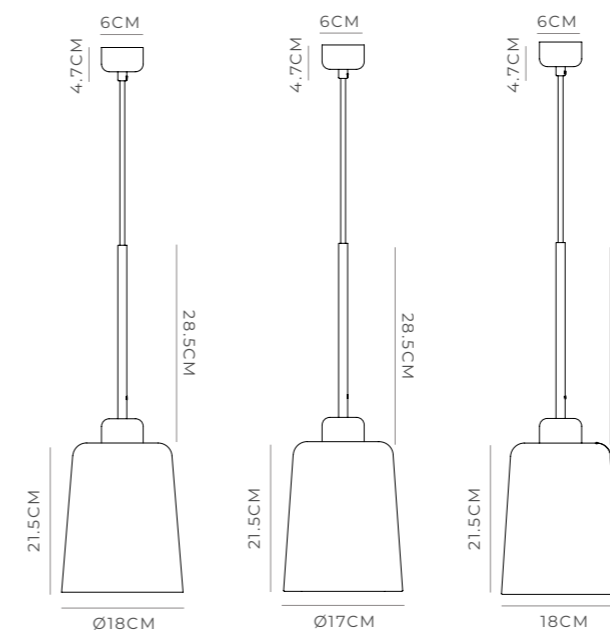

PRODUCT DETAILS

Application
Indoor Pendant Light

Dimensions
Shade: H22 x W20cm
Fixture: H7 x Ø6cm

Materials
Shade: Glass
Fixture: Aluminium

Finishes
Shade: White, Clear
or Smoke
Fixture: Textured Black
or Textured White

PRODUCT DETAILS

Application
Indoor Pendant Light

Dimensions
Round - Round:
H21.5 x Ø18cm
Square - Round:
H21.5 x Ø17cm
Square - Square:
H21.5 x W18cm
Fixture: H7 x Ø6cm

Materials
Shade: Glass
Fixture: Aluminium