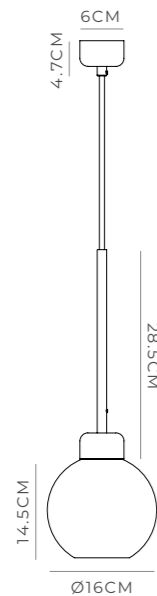

PRODUCT DETAILS

Application
Indoor Pendant Light

Dimensions
Round - Round:
H21.5 x Ø18cm
Square - Round:
H21.5 x Ø17cm
Square - Square:
H21.5 x W18cm
Fixture: H8.5 x Ø6cm

Materials
Shade: Glass
Fixture: Brass

PRODUCT DETAILS

Application
Indoor Pendant Light

Dimensions
Shade: H26 x Ø21cm
Fixture: H8.5 x Ø6cm

Materials
Shade: Glass
Fixture: Brass

Finishes
Shade: White or Clear
Fixture: Old Brass or Iron

Light Source
E27 Max 9W LED

Dimensions
Ring: Ø24 x W5cm
Fixture: H7 x Ø6cm

Materials
Ring: Brass
Fixture: Aluminium

Finishes
Ring: Old Brass
Fixture: Textured Black
or Textured White

Light Source
E27 Max 9W LED

Cord
Max 200cm

NOTES

The Parlour Lite Ring is a hybrid of the Lite suspension with the Ring accessory.

PRODUCT DETAILS

Application
Indoor Pendant Light

Dimensions
Shade: H14.5 x Ø16cm
Fixture: H7 x Ø6cm

Materials
Shade: Glass
Fixture: Aluminium

Finishes
Shade: White, Clear, Smoke or Amber
Fixture: Textured Black or Textured White