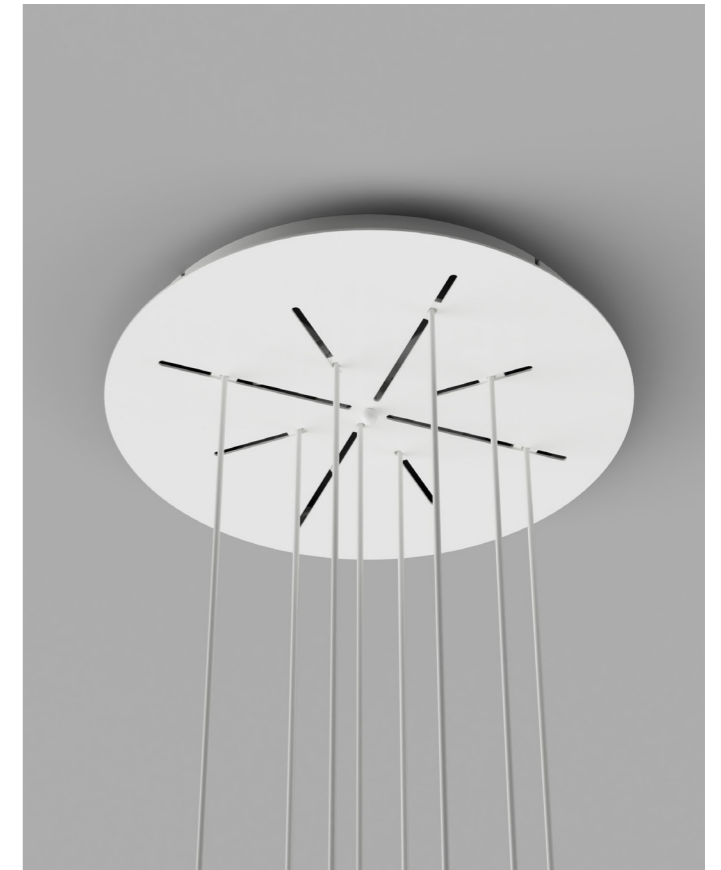

Ceiling Plate
LR.A02.CP.WH

PRODUCT DETAILS

The plate can accommodate up to 8 pendant lights and the maximum fixture weight should not exceed 25kg. Ensure sufficient support is provided in the ceiling for the plate and pendants.

Application
Indoor Ceiling Canopy

Materials
Steel

Dimensions
H4 x W50CM

Finish
Satin White