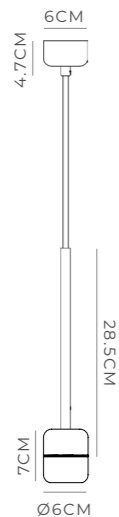

Cord
Max 200cm

NOTES

The glass can be installed in two different positions to elongate or shorten the height of the fitting.

Parlour Curve
Old Brass, Clear

Parlour Glass
Brass, Square - Round

PARLOUR GLASS

PRODUCT DETAILS

Application
Indoor Pendant Light

Dimensions
Round - Round:
H21.5 x Ø18cm
Square - Round:
H21.5 x Ø17cm
Square - Square:
H21.5 x W18cm
Fixture: H8.5 x Ø6cm

Materials
Shade: Glass
Fixture: Brass

PRODUCT DETAILS

Application
Indoor Pendant Light

Dimensions
Shade: H26 x Ø21cm
Fixture: H8.5 x Ø6cm

Materials
Shade: Glass
Fixture: Brass

Finishes
Shade: White or Clear
Fixture: Old Brass or Iron

Light Source
E27 Max 9W LED

PRODUCT DETAILS

Application
Indoor Pendant Light

Dimensions
H7 x Ø6cm

Materials
Aluminium

Finishes
Textured Black
or Textured White

Light Source
E27 Max 9W LED

Cord
Max 200cm

NOTES