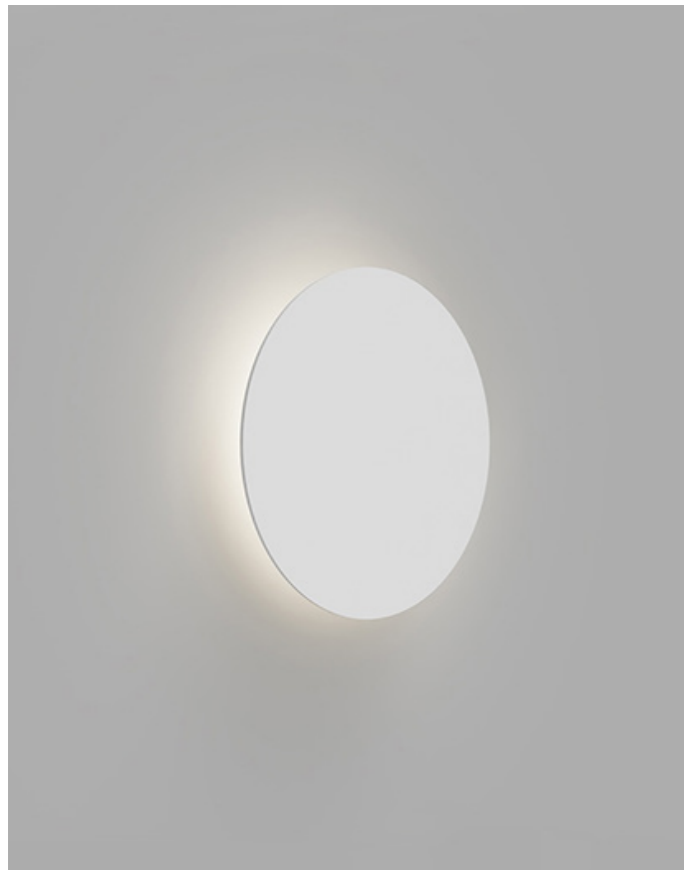

SHADOW

Medium
LR.i01.60.M.WH