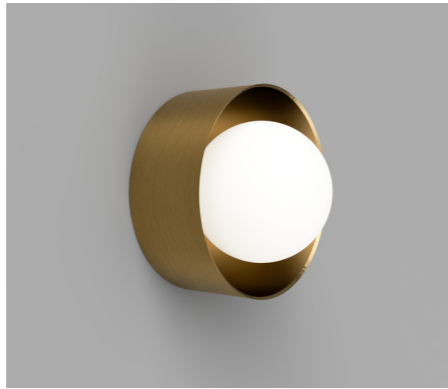

Small / Old Brass
LR.i01.54e.M.OB
+ LR.i01.54M.WH + LR.A03.S.WH