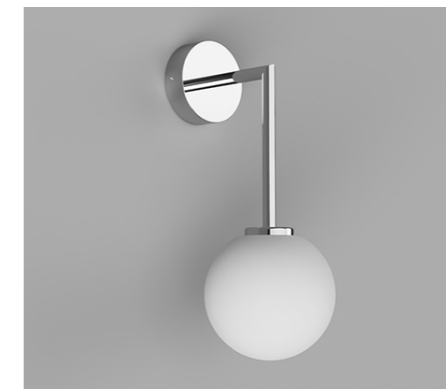

PRODUCT DETAILS

Application
Indoor Wall Light

Dimensions
Shade: Ø8cm (Small) or Ø12cm (Medium)
Fixture: Ø5 x L0.5cm

Materials
Shade: Glass
Fixture: Aluminium

Finishes
Shade: Satin White
Fixture: White, Chrome or Dark Bronze

PRODUCT DETAILS

Application
Indoor Wall Light

Dimensions
Shade: Ø8cm (Small) or
Ø12cm (Medium)
Fixture: Ø8 x L5cm

Materials
Shade: Glass
Fixture: Aluminium

Finishes
Shade: Satin White
Fixture: White, Chrome
or Dark Bronze

ORB LONG ARM

Small / White
LR.i01.54B.WH + LR.A03.S.WH

Small / Chrome
LR.i01.54B.CH + LR.A03.S.WH

Small / Dark Bronze
LR.i01.54B.DB + LR.A03.S.WH

Medium / White
LR.i01.54B.WH + LR.A03.M.WH

Medium / Chrome
LR.i01.54B.CH + LR.A03.M.WH

PRODUCT DETAILS

Application
Indoor Wall Light

Dimensions
Shade: Ø8cm (Small) or Ø12cm (Medium)
Fixture: H19.5 x Ø8 x L12.5cm

Materials
Shade: Glass
Fixture: Aluminium

Finishes
Shade: Satin White
Fixture: White, Chrome or Dark Bronze