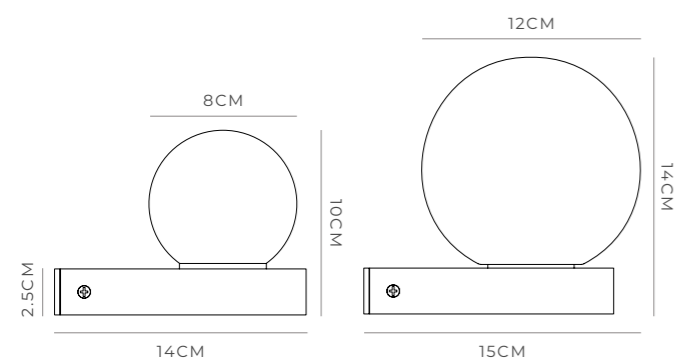

Orb Ledge
Small & Medium
Old Bronze