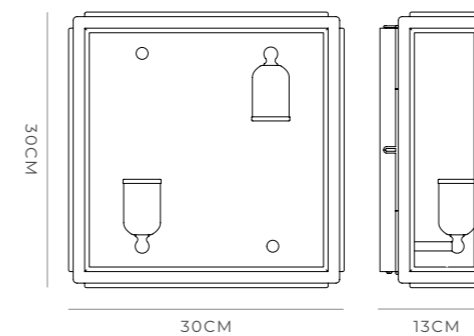

PRODUCT DETAILS

Application
Indoor and Outdoor
Wall Light

Dimensions
Small: H35 x W13 x L13cm
Medium: H35 x W17 x L13cm

Materials
Shade: Tempered Glass
Fixture: Brass

Finishes
Shade: Clear or Frosted
Fixture: Old Bronze

Application
Indoor Wall
or Ceiling Light

Dimensions
H30 x W30 x L13cm

Materials
Shade: Tempered Glass
Fixture: Brass

Finishes
Shade: Clear
Fixture: Old Bronze

Light Source
2 x E27 Max 9W LED

NOTES

Lamp holders can be easily relocated to be side-by-side for wall light applications