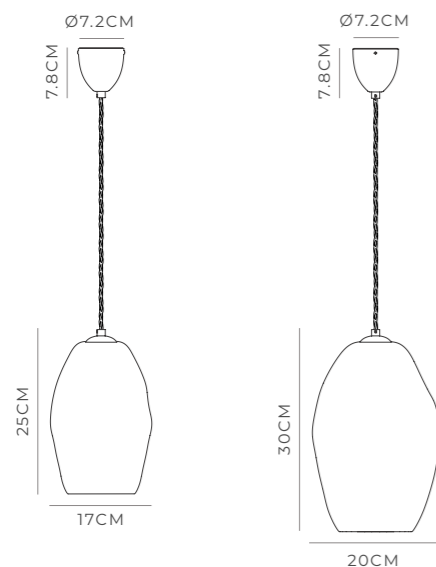

PRODUCT DETAILS

Application
Indoor Pendant Light

Dimensions
Large: Ø30cm
Extra Large: Ø40cm

Materials
Shade: Mouth-Blown Glass
Fixture: Aluminium

Finishes
Shade: White
Fixture: Textured Black or Textured White

Medium / Old Brass / Clear
LR.i02.88.M.OB

Medium / Iron / Clear
LR.i02.88.M.IRN

Large / Old Brass / Clear
LR.i02.88.L.OB

Large / Iron / Clear
LR.i02.88.L.IRN

DESCRIPTION

The Organic fitting features a bespoke turned and cast brass suspension that is delicately suspended by a twisted black cloth cord and is available in an aged brass or timeless iron finish.

PRODUCT DETAILS

Application
Indoor Pendant Light

Dimensions
Medium: H25 x W17cm
Large: H30 x W20cm

Materials
Shade: Mouth-Blown Glass
Fixture: Brass

Finishes
Shade: Clear or White
Fixture: Old Brass or Iron