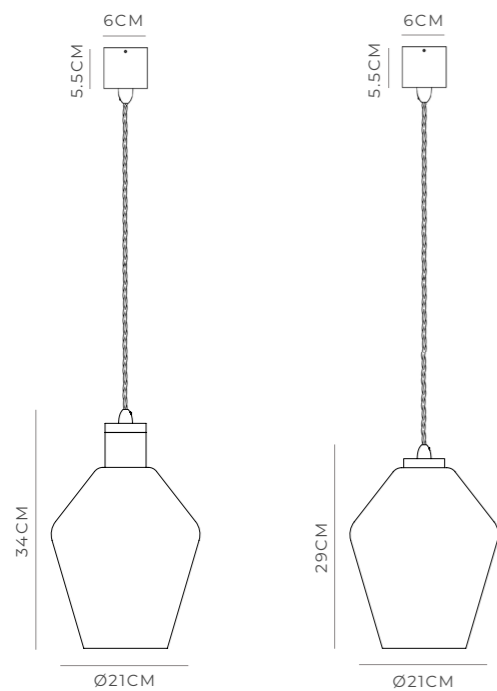

Parlour Geo
Old Brass, White