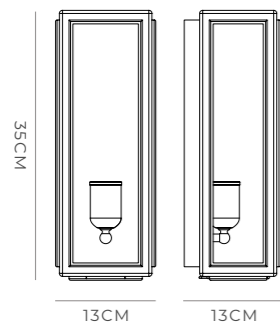

LILLE

DESCRIPTION

The Lille Wall Light is a modern interpretation of a classic wall light. Its archetypal design leans towards a contemporary motif as seen by the Industrial style brass finish.

PRODUCT DETAILS

Application
Indoor and Outdoor
Wall Light

Dimensions
Small: H35 x W13 x L13cm
Medium: H35 x W17 x L13cm

Materials
Shade: Tempered Glass
Fixture: Brass

Finishes
Shade: Clear or Frosted
Fixture: Old Bronze

Light Source
E27 Max 9W LED

IP Rating
IP44

NOTES

Strong and sturdy in its construction yet refined and versatile for a variety of interiors.