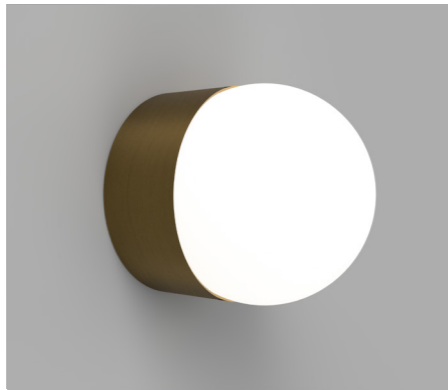

Medium / Old Brass
LR.i01.54e.M.OB
+ LR.i01.54M.WH + LR.A03.M.WH