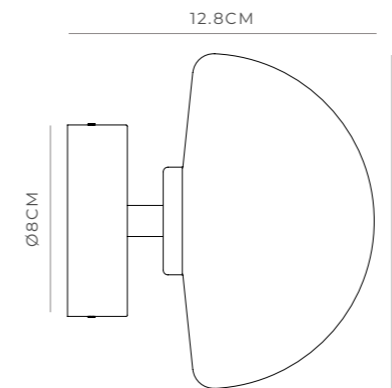

PRODUCT DETAILS

Application
Indoor Wall Light

Dimensions
Shade: H14 x W14 x L8.6cm
Fixture: Ø5 x L0.5cm

Materials
Shade: Glass
Fixture: Aluminium

Finishes
Shade: Satin White
Fixture: White, Chrome or Dark Bronze

PRODUCT DETAILS

Application
Indoor Wall Light

Dimensions
Shade: H14 x W14 x L12.8cm
Fixture: Ø8 x L5cm

Materials
Shade: Glass
Fixture: Aluminium

Finishes
Shade: Satin White
Fixture: White, Chrome or Dark Bronze