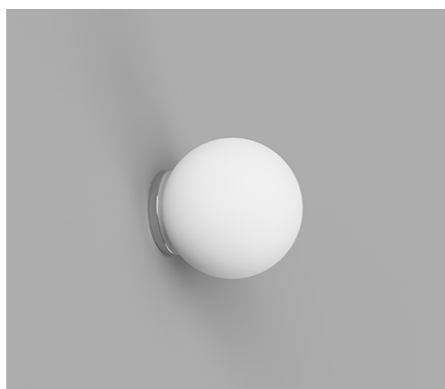

Small / Chrome
LR.i01.54M.CH +LR.A03.S.WH