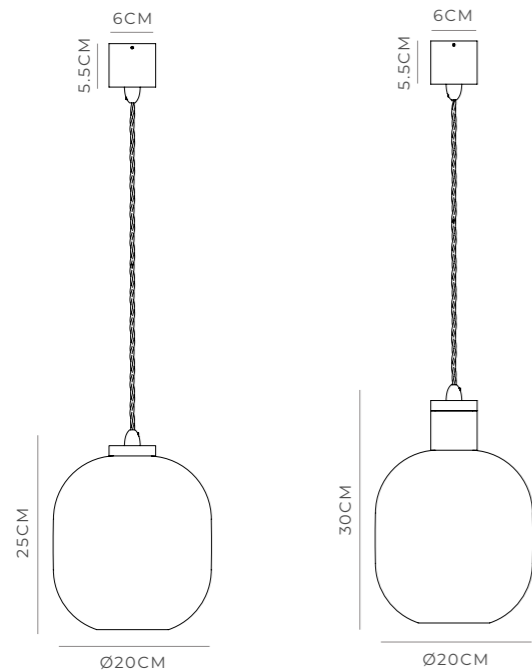

PRODUCT DETAILS

Application
Indoor Pendant Light

Dimensions
Shade: H36 x Ø12cm
Fixture: H8.5 x Ø6cm

Materials
Shade: Glass
Fixture: Brass

Finishes
Shade: White, Clear,
Smoke or Amber
Fixture: Old Brass or Iron

Light Source
E27 Max 9W LED

Cord
Max 200cm

NOTES

The glass can be installed in two different positions to elongate or shorten the height of the fitting.

PARLOUR CURVE

Old Brass / White
LR.i02.25.OB + LR.A01.006.WH

PRODUCT DETAILS

Application
Indoor Pendant Light

Dimensions
Shade: H22 x Ø20cm
Fixture: H8.5 x Ø6cm

Materials
Shade: Glass
Fixture: Brass

Finishes
Shade: White, Clear
or Smoke
Fixture: Old Brass or Iron

Light Source
E27 Max 9W LED