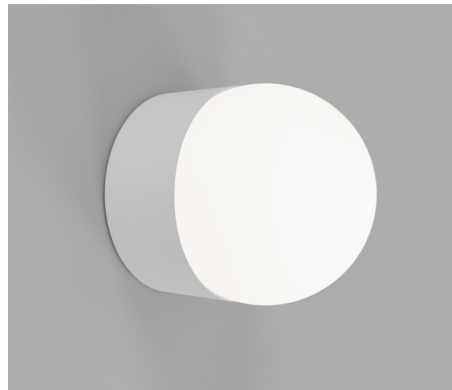

Medium / White
LR.i01.54e.M.WH
LR.i01.54M.WH + LR.A03.M.WH