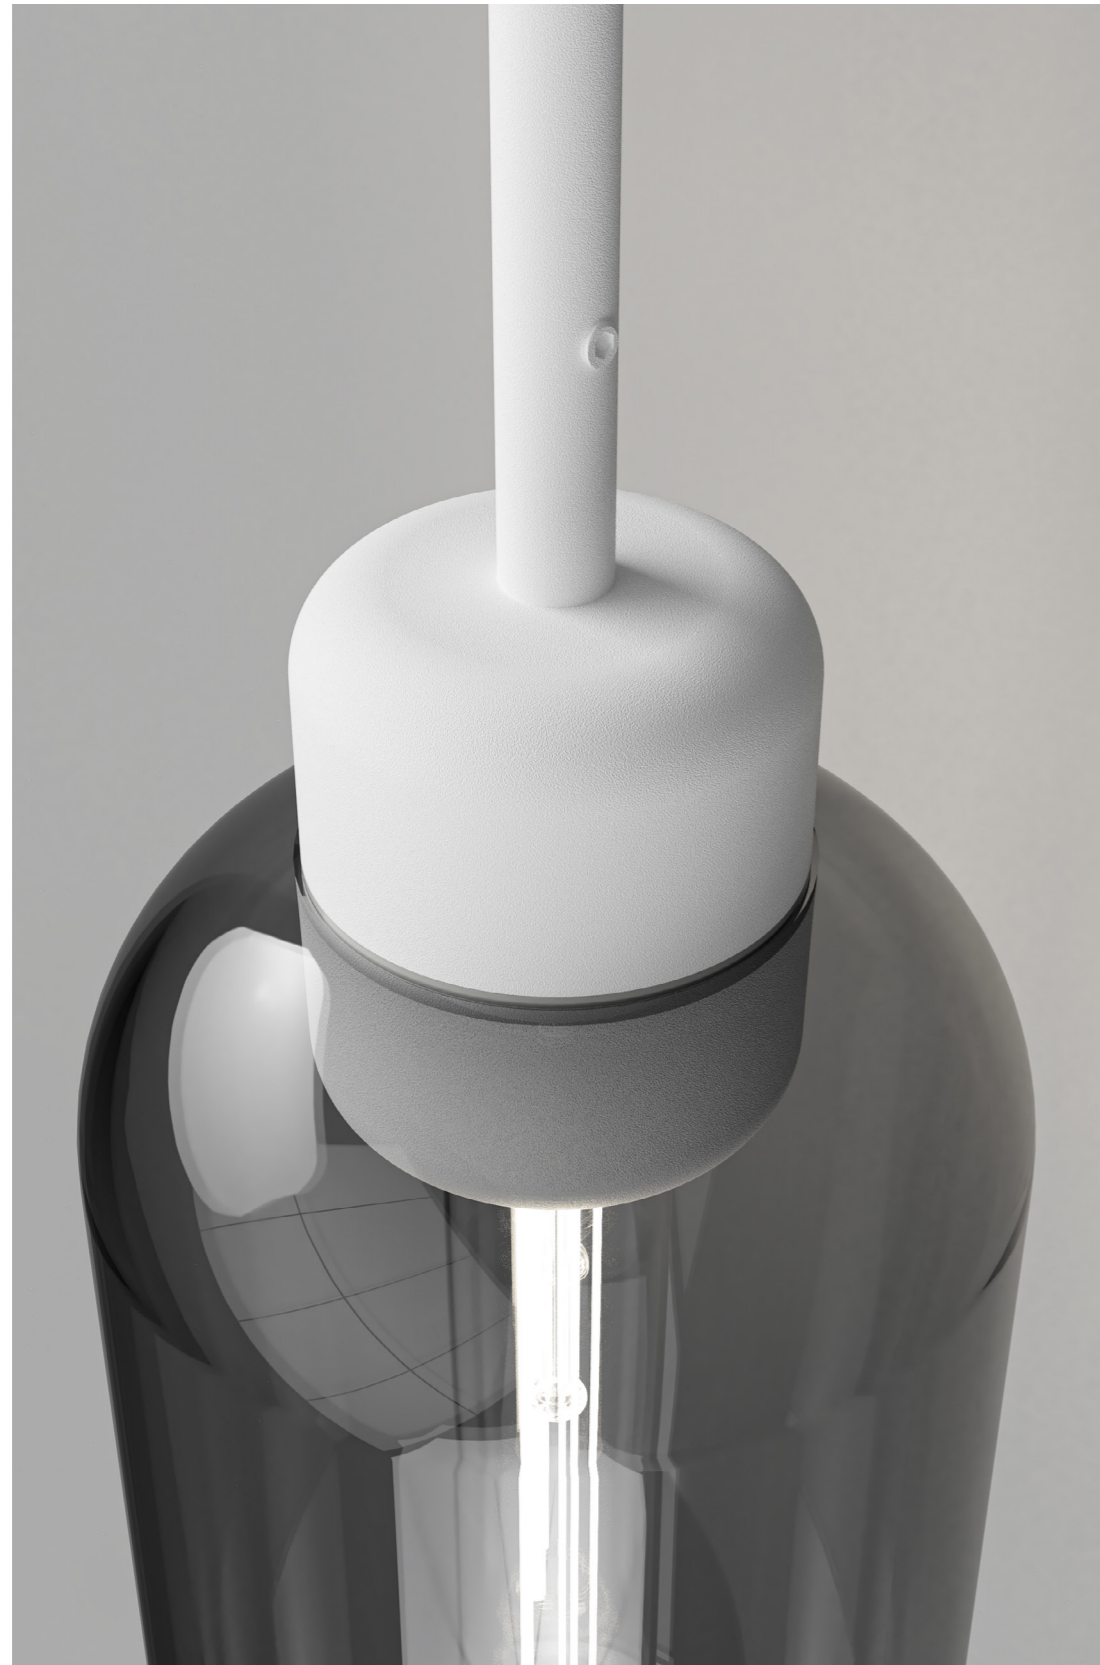

Light Source
E27 Max 9W LED

Cord
Max 200cm

NOTES

The ParLOUR Lite Sphere is a hybrid of the Lite suspension with the Sphere glass shade.

ParLOUR Lite Sphere
Textured White,
White, Clear, Smoke & Amber

Parlour Lite Curve
Textured White, Smoke