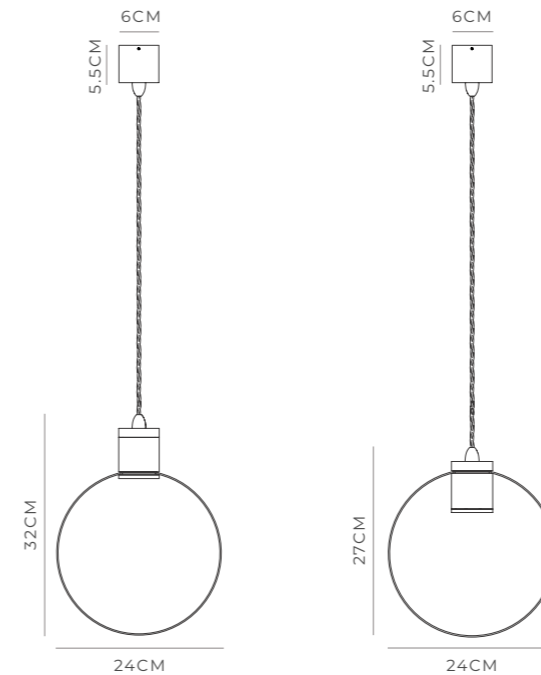

PRODUCT DETAILS

Application
Indoor Pendant Light

Dimensions
Medium: H25 x W17cm
Large: H30 x W20cm

Materials
Shade: Mouth-Blown Glass
Fixture: Brass

Finishes
Shade: Clear or White
Fixture: Old Brass or Iron

PRODUCT DETAILS

Application
Indoor Pendant Light

Dimensions
H8.5 x Ø6cm

Materials
Brass

Finishes
Old Brass or Iron

Light Source
E27 Max 9W LED

Cord
Max 200cm

NOTES

PRODUCT DETAILS

Application
Indoor Pendant Light

Dimensions
Ring: Ø24 x W5cm
Fixture: H8.5 x Ø6cm

Materials
Brass

Finishes
Ring: Old Brass
Fixture: Old Brass or Iron

Light Source
E27 Max 9W LED

Cord
Max 200cm