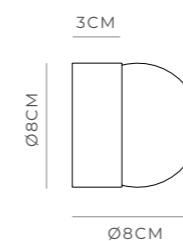

ORB SUR MINI

DESCRIPTION

Orb Sur Mini Wall Light is miniature in form and exudes a contemporary and minimal aesthetic. Taking the classic glass sphere of the Orb Collection, it incorporates a sleek aluminium frame. The perfect sphere of opal glass emits a soft and diffused light, ideal for any interior that requires discreet lighting.

PRODUCT DETAILS

Application

Indoor Wall Light

Dimensions

Shade: Ø8cm (Small) or
Ø12cm (Medium)
Fixture: Ø12cm x L5cm

Materials

Shade: Glass
Fixture: Aluminium (White)
Brass (Old Brass & Iron)

Finishes

Shade: White
Fixture: White, Old Brass
or Iron

Light Source

G9 Max 3W LED

IP Rating

IP44

NOTES

Minimal and versatile enough to be fitted with an assortment of accessories. The Orb Collection is modular with a wide range of possibilities.