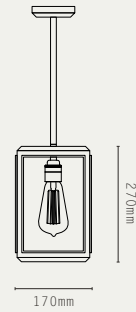

LARGE

FOR INDOOR OR OUTDOOR  
USE (IP43)

ASH

SMALL

MEDIUM

LARGE

PROJECTION 140MM

BIRCH