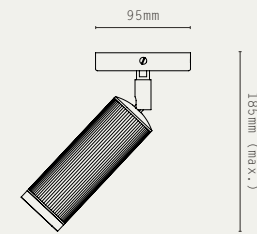

LIGHT SOURCE:

- LI-ION BATTERY POWERED
- 1W LED MODULE
- 2700K WARM WHITE
- 6-10 HOURS BATTERY LIFE
- USB-C CHARGING PORT

MATERIALS:

- BRASS
- CLEAR REEDED GLASS

FINISHES:

- ANTIQUE BRASS
- BRONZE
- SATIN BRASS
- SATIN NICKEL

*IP43 RATED

SINGLE

LIGHT SOURCE:

- GU10 MINI, 12W MAX (LED ONLY)
- DIMMABLE LED LAMP INCLUDED
- 2700K WARM WHITE
- 240V AC

MATERIALS:

- BRASS

FINISHES:

- ANTIQUE BRASS
- BRONZE
- SATIN BRASS
- SATIN NICKEL