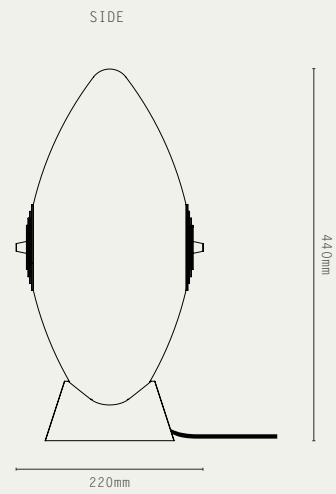

LIGHT SOURCE:

- E27, MAX 20W (LED ONLY)
- DIMMABLE LED LAMP INCLUDED
- 2700K WARM WHITE
- 240V AC

MATERIALS:

- BRASS
- MATTE OPAL GLASS

FINISHES:

- ANTIQUE BRASS
- BRONZE

LIGHT SOURCE:

- E27, MAX 20W (LED ONLY)
- DIMMABLE LED LAMP INCLUDED
- 2700K WARM WHITE
- 240V AC

MATERIALS:

- BRASS
- MATTE OPAL GLASS

FINISHES:

- ANTIQUE BRASS
- BRONZE
- SATIN BRASS
- SATIN NICKEL