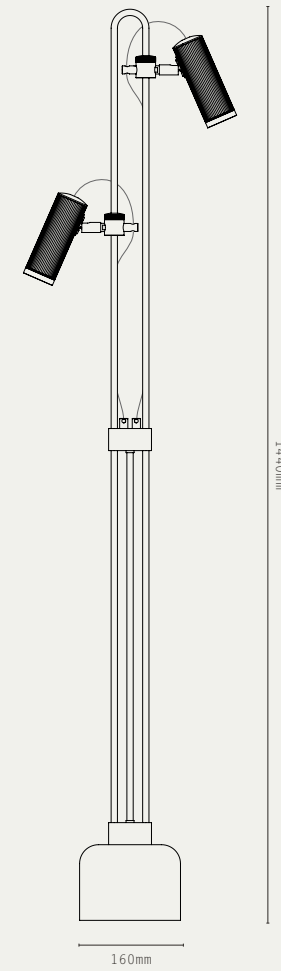

MATERIALS:

- BRASS
- MATTE OPAL GLASS
- FABRIC CABLE

HANGING OPTIONS

- GLOBE / WIDE / TALL:  
 DROP ROD ONLY
- SLIM:  
 ADJUSTABLE CABLE  
 DROP ROD

FINISHES:

- ANTIQUE BRASS
- BRONZE
- SATIN BRASS
- SATIN NICKEL

MATERIALS:

- BRASS

FINISHES:

- ANTIQUE BRASS
- BRONZE
- SATIN BRASS
- SATIN NICKEL

LIGHT SOURCE:

- GU10 MINI, 12W MAX (LED ONLY)
- LED LAMP INCLUDED
- 2700K WARM WHITE
- 240V AC

MATERIALS:

- BRASS
- NATURAL STONE
- FABRIC CABLE

FINISHES:

- ANTIQUE BRASS
- SATIN BRASS
- SATIN NICKEL

BASE OPTIONS:

- TRAVERTINE
- BLACK MARBLE

LIGHT SOURCE:

- GU10 MINI, 12W MAX (LED ONLY)
- LED LAMP INCLUDED
- 2700K WARM WHITE
- 240V AC

MATERIALS:

- BRASS
- NATURAL STONE
- FABRIC CABLE