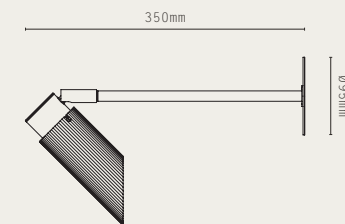

SPOT PRO WALLWASH - 250 ARM