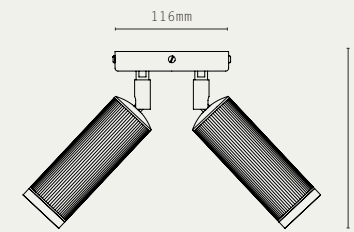

LIGHT SOURCE:

- LI-ION BATTERY POWERED
- 1W LED MODULE
- 2700K WARM WHITE
- 6-10 HOURS BATTERY LIFE
- USB-C CHARGING PORT

MATERIALS:

- BRASS
- CLEAR REEDED GLASS

FINISHES:

- ANTIQUE BRASS
- BRONZE
- SATIN BRASS
- SATIN NICKEL

*IP43 RATED

DOUBLE

LIGHT SOURCE:

- GU10 MINI, 12W MAX (LED ONLY)
- DIMMABLE LED LAMP INCLUDED
- 2700K WARM WHITE
- 240V AC

MATERIALS:

- BRASS

FINISHES:

- ANTIQUE BRASS
- BRONZE
- SATIN BRASS
- SATIN NICKEL