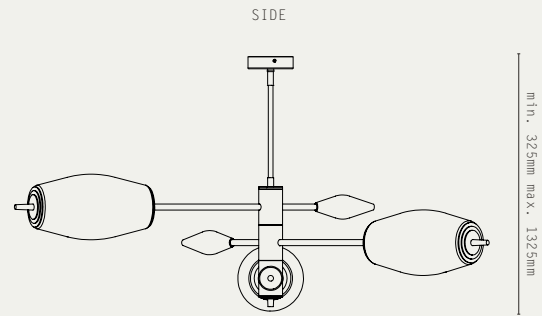

LIGHT SOURCE:

- E27, MAX 20W (LED ONLY)
- DIMMABLE LED LAMPS INCLUDED
- 2700K WARM WHITE
- 240V AC

MATERIALS:

- BRASS
- MATTE OPAL GLASS

HANGING OPTIONS:

- DROP ROD

FINISHES:

- ANTIQUE BRASS
- BRONZE
- SATIN BRASS
- SATIN NICKEL