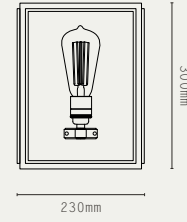

BIRCH

SMALL