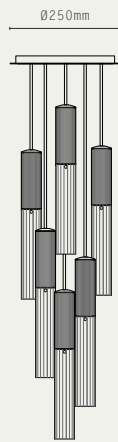

6 DROP GROUPING