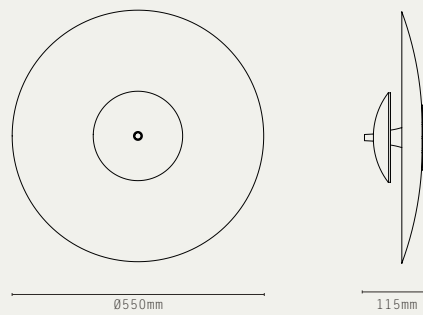

FINISHES:

- ANTIQUE BRASS / BLACK MARBLE
- ANTIQUE BRASS / TRAVERTINE
- ANTIQUE BRASS / RED MARBLE

LUNA 350

LUNA 450

LUNA 550

LIGHT SOURCE:

- E27 MAX 20W (LED ONLY)
- DIMMABLE LED LAMP INCLUDED
- 2700K WARM WHITE
- 240V AC