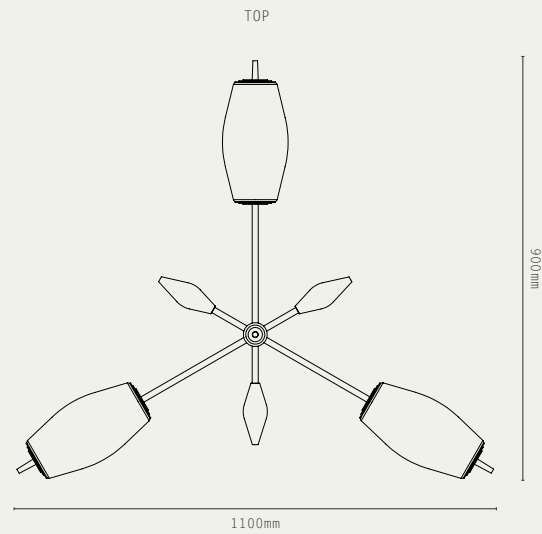

LIGHT SOURCE:

- E27, MAX 20W (LED ONLY)
- DIMMABLE LED LAMPS INCLUDED
- 2700K WARM WHITE
- 240V AC

MATERIALS:

- BRASS
- MATTE OPAL GLASS

HANGING OPTIONS:

- DROP ROD

FINISHES:

- ANTIQUE BRASS
- BRONZE
- SATIN BRASS
- SATIN NICKEL