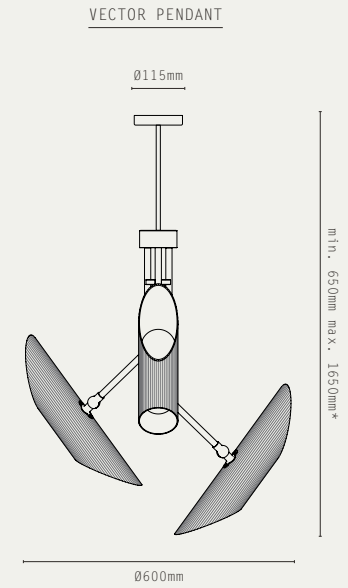

MATERIALS:

- BRASS
- MATTE OPAL GLASS

HANGING OPTIONS (PENDANT):

- DROP ROD

FINISHES:

- ANTIQUE BRASS
- BRONZE
- SATIN BRASS
- SATIN NICKEL

A large grid of small dots for taking notes, spanning most of the page width and height.