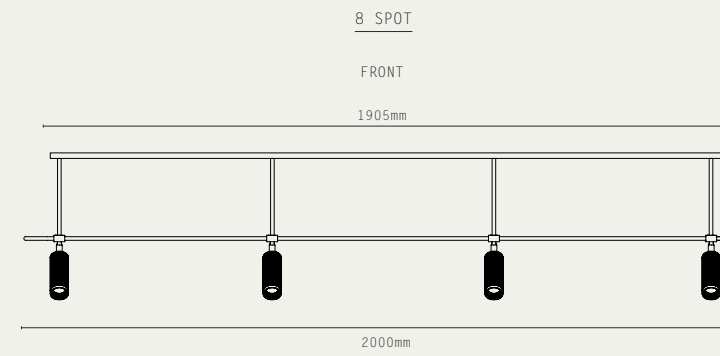

LIGHT SOURCE:

- GU10 MINI, 12W MAX (LED ONLY)
- LED LAMP INCLUDED
- 2700K WARM WHITE
- 240V AC

MATERIALS:

- BRASS

HANGING OPTIONS:

- DROP ROD
- SUSPENSION WIRE WITH CABLE

FINISHES:

- ANTIQUE BRASS
- BRONZE
- SATIN BRASS
- SATIN NICKEL

WITH BRASS ON/OFF TOGGLE SWITCH