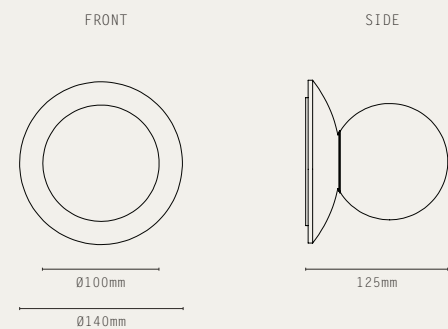

* longer drop available on request

LIGHT SOURCE:

G9 LED

MATERIALS:

- BRASS
- MATTE OPAL GLASS
- NATURAL STONE

HANGING OPTIONS

BRAIDED CABLE

STONE OPTIONS:

- BLACK MARBLE
- GREEN MARBLE
- RED MARBLE
- TRAVERTINE

METAL OPTIONS:

- RIDGED ANTIQUE BRASS
- RIDGED BRONZE
- RIDGED SATIN BRASS
- RIDGED SATIN NICKEL
- CAST ANTIQUE BRASS
- CAST BRONZE