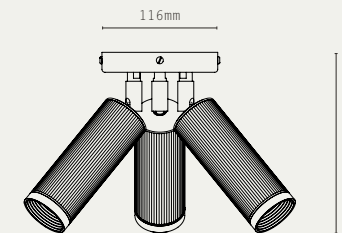

TRIPLE

LIGHT SOURCE:

- GU10 MINI, 12W MAX (LED ONLY)
- DIMMABLE LED LAMP INCLUDED
- 2700K WARM WHITE
- 240V AC

MATERIALS:

- BRASS

FINISHES:

- ANTIQUE BRASS
- BRONZE
- SATIN BRASS
- SATIN NICKEL