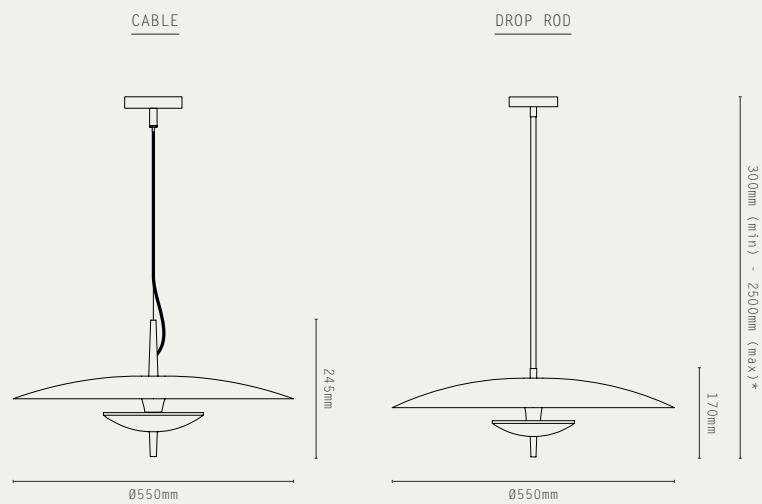

LUNA 550

* longer drop available on request

LIGHT SOURCE:

G9 LED

MATERIALS:

- BRASS
- NATURAL STONE