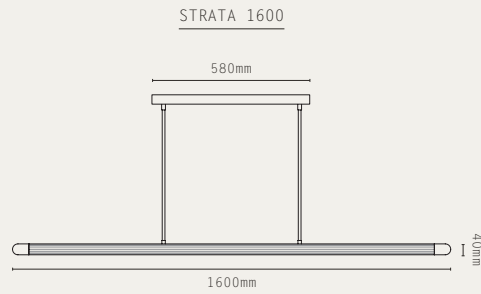

LIGHT SOURCE:  
24W LINEAR LED

MATERIALS:  
• BRASS  
• REEDED GLASS

HANGING OPTIONS:  
DROP ROD

FINISHES:

-  ANTIQUE BRASS
-  BRONZE
-  SATIN BRASS
-  SATIN NICKEL

STRATA 600

STRATA 900

LIGHT SOURCE:  
24W LINEAR LED