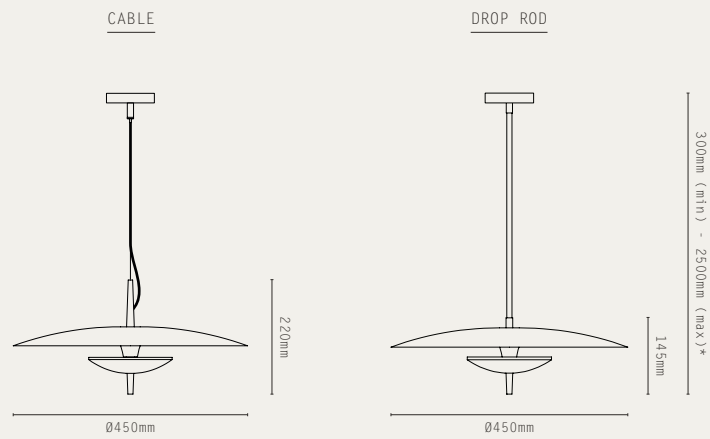

LIGHT SOURCE:

240V LED MODULE (10W)

MATERIALS:

- BRASS
- NATURAL STONE
- FABRIC CABLE

HANGING OPTIONS:

- SUSPENSION WIRE WITH CABLE
- DROP ROD

FINISHES:

- ANTIQUE BRASS / BLACK MARBLE
- ANTIQUE BRASS / TRAVERTINE
- ANTIQUE BRASS / RED MARBLE

LUNA 450

* longer drop available on request

LIGHT SOURCE:

G9 LED

MATERIALS:

- BRASS
- NATURAL STONE

FINISHES:

- ANTIQUE BRASS / BLACK MARBLE
- BRONZE / TRAVERTINE
- ANTIQUE BRASS / RED MARBLE

LIGHT SOURCE:

240V LED MODULE (10W)

MATERIALS:

- BRASS
- NATURAL STONE

FINISHES:

- ANTIQUE BRASS / BLACK MARBLE
- ANTIQUE BRASS / TRAVERTINE
- ANTIQUE BRASS / RED MARBLE