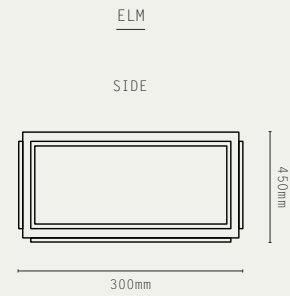

LIGHT SOURCE:

- E27, MAX 40W
- DIMMABLE LED LAMP INCLUDED
- 2300K WARM WHITE
- 240V AC

MATERIALS:

- BRASS
- GLASS

GLASS OPTIONS:

- CLEAR GLASS
- REEDED GLASS

FINISHES:

- ANTIQUE BRASS
- BRONZE

* IP44 RATED

LIGHT SOURCE:

- MAINS WIRED VERSION:
  - INTEGRATED 6W LED MODULE
  - 2700K WARM WHITE
  - 240 V AC
- LI-ION BATTERY VERSION:
  - 1W LED MODULE
  - 2700K WARM WHITE
  - 12-14 HOURS BATTERY LIFE
  - USB-C CHARGING PORT

MATERIALS:

- BRASS
- GLASS

GLASS OPTIONS:

- CLEAR GLASS
- REEDED GLASS

FINISHES:

- ANTIQUE BRASS
- BRONZE

* IP44 RATED