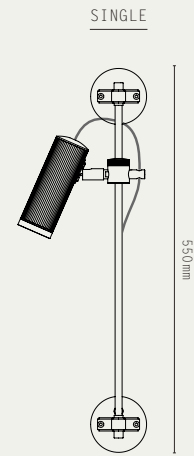

MATERIALS:

- BRASS

FINISHES:

-  ANTIQUE BRASS
-  BRONZE
-  SATIN BRASS
-  SATIN NICKEL

LIGHT SOURCE:

- GU10 MINI, 12W MAX (LED ONLY)
- DIMMABLE LED LAMP INCLUDED
- 2700K WARM WHITE
- 240V AC

MATERIALS:

- BRASS

FINISHES:

- ANTIQUE BRASS
- SATIN BRASS
- SATIN NICKEL

\* AVAILABLE HARD-WIRED, OR WITH PLUG SWITCH AND CABLE

SPOT PRO CEILING/WALL

SPOT PRO DOWNLIGHT

SPOT PRO CEILING  
1000 DROP ROD

SPOT PRO CEILING  
500 DROP ROD