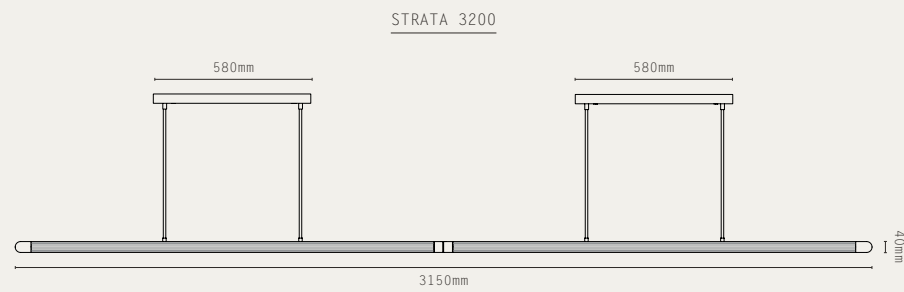

LIGHT SOURCE:  
24W LINEAR LED

MATERIALS:  
• BRASS  
• REEDED GLASS

HANGING OPTIONS:  
DROP ROD

FINISHES:

-  ANTIQUE BRASS
-  BRONZE
-  SATIN BRASS
-  SATIN NICKEL

STRATA 600

STRATA 900

LIGHT SOURCE:  
24W LINEAR LED