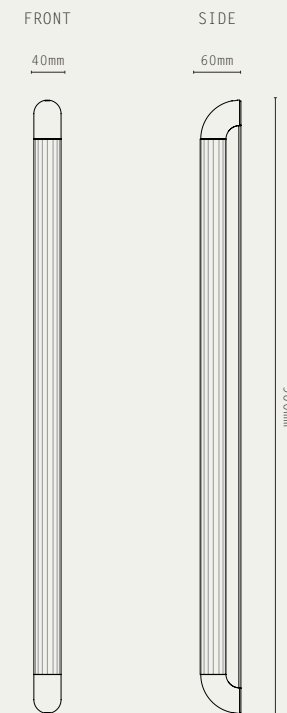

STRATA 900

LIGHT SOURCE:

- INTEGRATED COB LED MODULE
- STRATA 900 3.6W / STRATTA 600 6W
- 2700K WARM WHITE
- 24V DC
- REMOTE DIMMABLE DRIVER INCLUDED

MATERIALS:

- BRASS
- REEDED GLASS

FINISHES:

- ANTIQUE BRASS
- BRONZE
- SATIN BRASS
- SATIN NICKEL