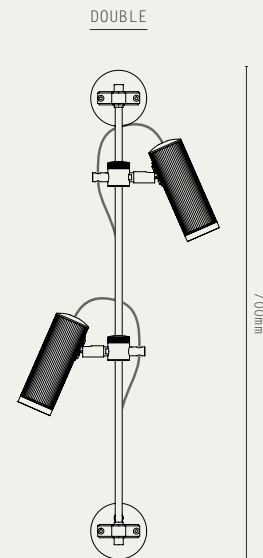

HANGING OPTIONS:

- DROP ROD
- SUSPENSION WIRE WITH CABLE

FINISHES:

-  ANTIQUE BRASS
-  BRONZE
-  SATIN BRASS
-  SATIN NICKEL

WITH BRASS ON/OFF TOGGLE SWITCH

NO SWITCH, FOR SEPARATE CONTROL

LIGHT SOURCE:

- GU10 MINI, 12W MAX (LED ONLY)
- DIMMABLE LED LAMP INCLUDED
- 2700K WARM WHITE
- 240V AC

MATERIALS:

- BRASS

FINISHES:

-  ANTIQUE BRASS
-  BRONZE
-  SATIN BRASS
-  SATIN NICKEL

LIGHT SOURCE:

- GU10 MINI, 12W MAX (LED ONLY)
- DIMMABLE LED LAMP INCLUDED
- 2700K WARM WHITE
- 240V AC

MATERIALS:

- BRASS

FINISHES:

- ANTIQUE BRASS
- SATIN BRASS
- SATIN NICKEL

\* AVAILABLE HARD-WIRED, OR WITH PLUG SWITCH AND CABLE

SPOT PRO CEILING/WALL

SPOT PRO DOWNLIGHT

SPOT PRO CEILING  
1000 DROP ROD

SPOT PRO CEILING  
500 DROP ROD