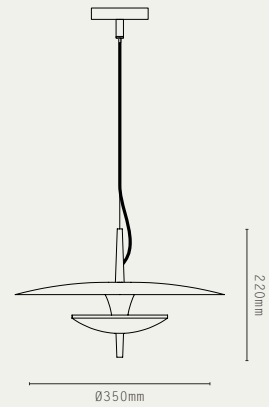

LIGHT SOURCE:

- INTEGRATED 10W DIMMABLE LED MODULE
- 2700K WARM WHITE
- 240V AC

MATERIALS:

- BRASS
- NATURAL STONE
- FABRIC CABLE

HANGING OPTIONS:

- SUSPENSION WIRE WITH CABLE
- DROP ROD

FINISHES:

- ANTIQUE BRASS / BLACK MARBLE
- ANTIQUE BRASS / TRAVERTINE
- ANTIQUE BRASS / RED MARBLE

LUNA 350