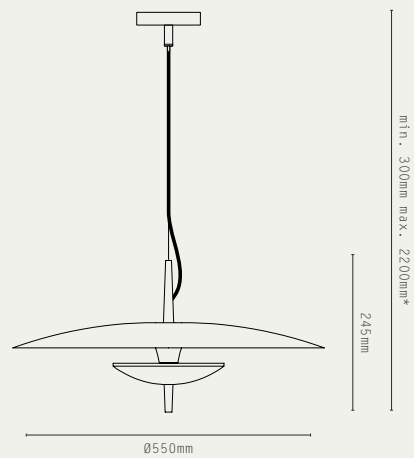

LUNA 550

LIGHT SOURCE:

- GU10, 12W MAX (LED ONLY)
- DIMMABLE LED LAMP INCLUDED
- 2700K WARM WHITE
- 240V AC

MATERIALS:

- BRASS
- NATURAL STONE
- FABRIC CABLE

FINISHES:

- ANTIQUE BRASS / BLACK MARBLE
- BRONZE / TRAVERTINE