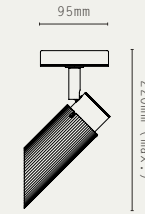

SPOT PRO CEILING/WALL