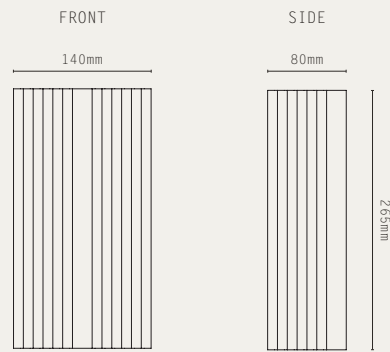

BRASS

FINISHES:

 CAST ANTIQUE BRASS

 CAST BRONZE

UP/DOWN: IP65 RATED

DOWN: IP65 RATED

MINI: IP44 RATED

TOR UP/DOWN