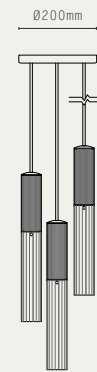

3 DROP GROUPING