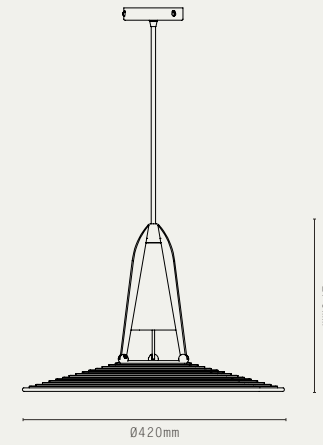

ARAGON 420 PENDANT