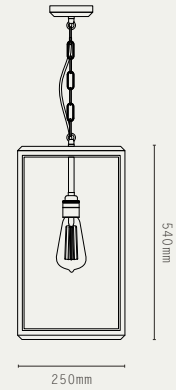

LIGHT SOURCE:

- E27, MAX 40W
- DIMMABLE LED LAMP INCLUDED
- 2300K WARM WHITE
- 240V AC

MATERIALS:

- BRASS
- GLASS

GLASS OPTIONS:

- CLEAR GLASS
- REEDED GLASS

HANGING OPTIONS:

- DROP ROD
- CHAIN SUSPENSION

FINISHES:

- ANTIQUE BRASS
- BRONZE

* IP43 VERSION AVAILABLE (DROP ROD ONLY)

HAZEL

SMALL