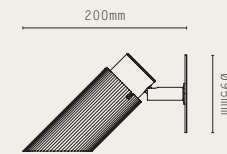

SPOT PRO CEILING

SPOT PRO DOWNLIGHT

SPOT PRO TRIPLE

SPOT PRO CEILING  
1000 DROP ROD

SPOT PRO CEILING  
500 DROP ROD

SPOT PRO 160  
PENDANT

SPOT PRO 260  
PENDANT

SPOT PRO WALL