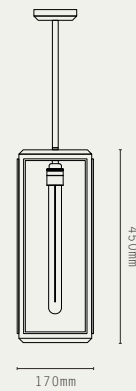

LARGE

FOR INDOOR OR OUTDOOR  
USE (IP43)

ASH

SMALL

MEDIUM

LARGE

PROJECTION 140MM

BIRCH

SMALL

MEDIUM

LARGE

PROJECTION 140MM

LILAC

SMALL

LARGE

PROJECTION 260MM