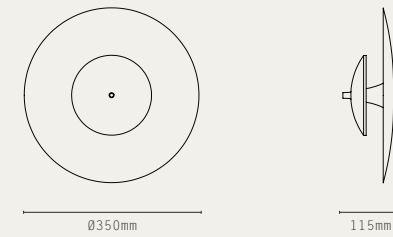

LIGHT SOURCE:

240V LED MODULE (10W)

MATERIALS:

- BRASS
- NATURAL STONE
- FABRIC CABLE

HANGING OPTIONS:

- SUSPENSION WIRE WITH CABLE
- DROP ROD

FINISHES:

- ANTIQUE BRASS / BLACK MARBLE
- ANTIQUE BRASS / TRAVERTINE
- ANTIQUE BRASS / RED MARBLE

* longer drop available on request

LIGHT SOURCE:

G9 LED

MATERIALS:

- BRASS
- NATURAL STONE

FINISHES:

- ANTIQUE BRASS / BLACK MARBLE
- BRONZE / TRAVERTINE
- ANTIQUE BRASS / RED MARBLE

LUNA 350

LIGHT SOURCE:

240V LED MODULE (10W)

MATERIALS:

- BRASS
- NATURAL STONE

FINISHES:

- ANTIQUE BRASS / BLACK MARBLE
- ANTIQUE BRASS / TRAVERTINE
- ANTIQUE BRASS / RED MARBLE