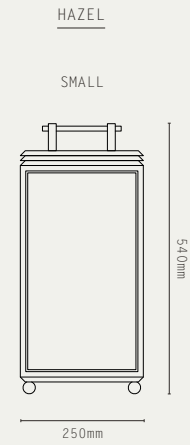

LIGHT SOURCE:

- E27, MAX 40W
- DIMMABLE LED LAMP INCLUDED
- 2300K WARM WHITE
- 240V AC

MATERIALS:

- BRASS
- GLASS

GLASS OPTIONS:

- CLEAR GLASS
- REEDED GLASS

FINISHES:

- ANTIQUE BRASS
- BRONZE

* IP44 RATED

LIGHT SOURCE:

- MAINS WIRED VERSION:
  - INTEGRATED 6W LED MODULE
  - 2700K WARM WHITE
  - 240 V AC
- LI-ION BATTERY VERSION:
  - 1W LED MODULE
  - 2700K WARM WHITE
  - 12-14 HOURS BATTERY LIFE
  - USB-C CHARGING PORT

MATERIALS:

- BRASS
- GLASS

GLASS OPTIONS:

- CLEAR GLASS
- REEDED GLASS

FINISHES:

- ANTIQUE BRASS
- BRONZE

* IP44 RATED