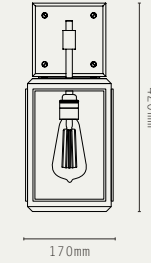

SMALL

MEDIUM

LARGE

PROJECTION 140MM

LILAC

SMALL

LARGE

PROJECTION 260MM