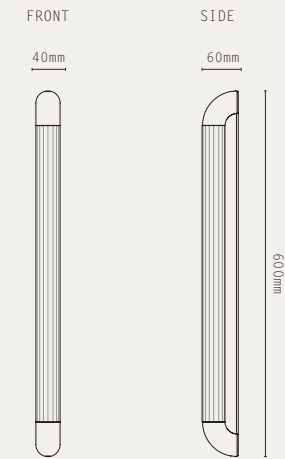

LIGHT SOURCE:  
24W LINEAR LED

MATERIALS:  
• BRASS  
• REEDED GLASS

HANGING OPTIONS:  
DROP ROD

FINISHES:

-  ANTIQUE BRASS
-  BRONZE
-  SATIN BRASS
-  SATIN NICKEL

STRATA 600

STRATA 900

LIGHT SOURCE:  
24W LINEAR LED