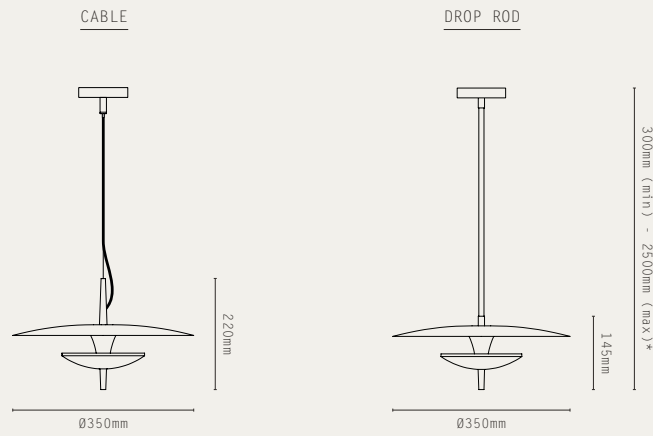

LIGHT SOURCE:

240V LED MODULE (10W)

MATERIALS:

- BRASS
- NATURAL STONE
- FABRIC CABLE

HANGING OPTIONS:

- SUSPENSION WIRE WITH CABLE
- DROP ROD

FINISHES:

- ANTIQUE BRASS / BLACK MARBLE
- ANTIQUE BRASS / TRAVERTINE
- ANTIQUE BRASS / RED MARBLE

LUNA 350