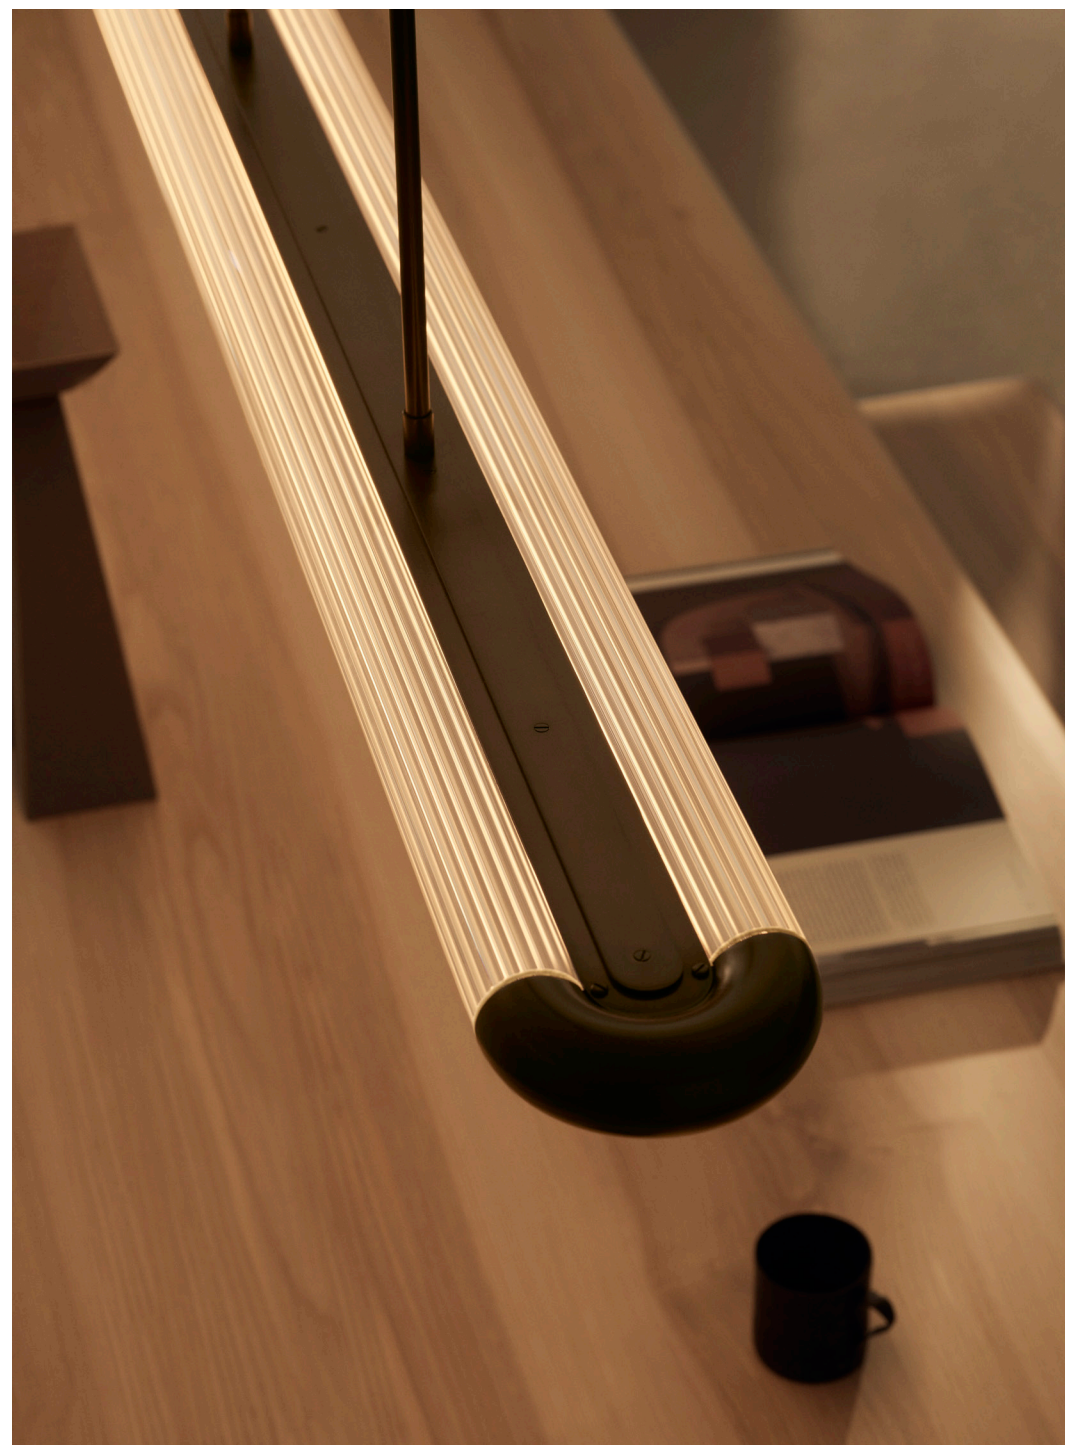

*Spot Pro Wall, bronze*

*Spot Pro Triple Ceiling, bronze*

Above  
*Spot Pro 260 Pendant,  
antique brass*

Left  
*Spot Pro 160 Pendant, bronze*

*Strata 2400 Pendant, bronze*

*Strata 2400 Pendant, bronze*

*Strata 900 Wall, antique brass*