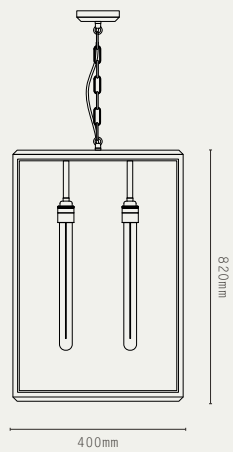

LARGE

IP20 AS STANDARD
IP44 'CLOSED TOP' OUTDOOR
VERSION AVAILABLE