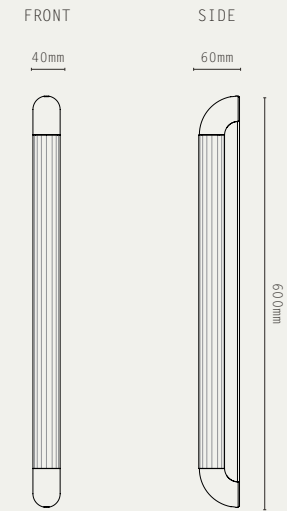

LIGHT SOURCE:

- GU10, 12W MAX
- DIMMABLE LED LAMPS INCLUDED
- 2700K WARM WHITE
- 240V AC

MATERIALS:

- BRASS

FINISHES:

- ANTIQUE BRASS
- BRONZE
- SATIN BRASS
- SATIN NICKEL

SPOT PRO CEILING/WALL

SPOT PRO 250

SPOT PRO 500

STRATA 600

STRATA 900

LIGHT SOURCE:

- INTEGRATED COB LED MODULE
- STRATA 900 3.6W / STRATTA 600 6W
- 2700K WARM WHITE
- 24V DC
- REMOTE DIMMABLE DRIVER INCLUDED

MATERIALS:

- BRASS
- REEDED GLASS

FINISHES:

- ANTIQUE BRASS
- BRONZE
- SATIN BRASS
- SATIN NICKEL