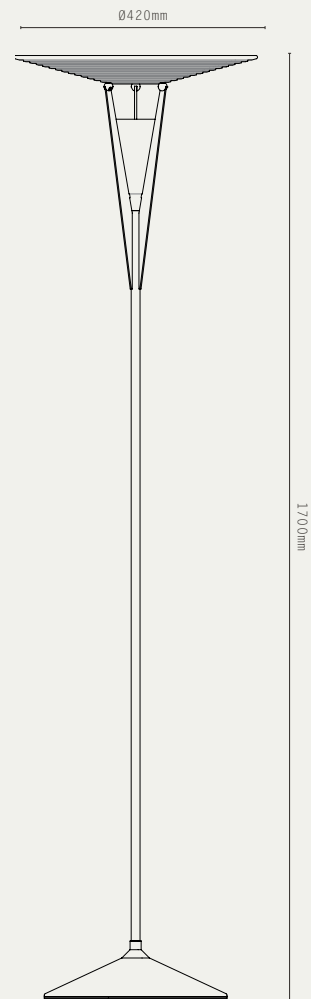

LIGHT SOURCE:

- GU10, 12W MAX (LED ONLY)
- DIMMABLE LED LAMP INCLUDED
- 2700K WARM WHITE
- 240V AC

MATERIALS:

- BRASS
- ALABASTER STONE
- FABRIC CABLE

FINISHES:

- ANTIQUE BRASS
- BRONZE
- SATIN BRASS
- SATIN NICKEL