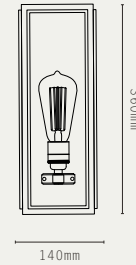

LARGE

FOR INDOOR OR OUTDOOR  
USE (IP43)

ASH

SMALL

MEDIUM

LARGE

PROJECTION 140MM

BIRCH

SMALL

MEDIUM

LARGE

PROJECTION 140MM

LILAC

SMALL

LARGE

PROJECTION 260MM