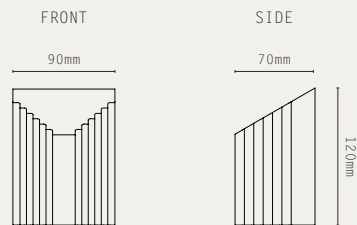

LIGHT SOURCE:

UP/DOWN: 2X 240V LED MODULE (6W)

DOWN: 240V LED MODULE (6W)

MINI: GU10 LED (MAX 4W)

MATERIALS:

BRASS

FINISHES:

CAST ANTIQUE BRASS

CAST BRONZE

UP/DOWN: IP65 RATED

DOWN: IP65 RATED

MINI: IP44 RATED

TOR UP/DOWN

TOR DOWN

TOR MINI