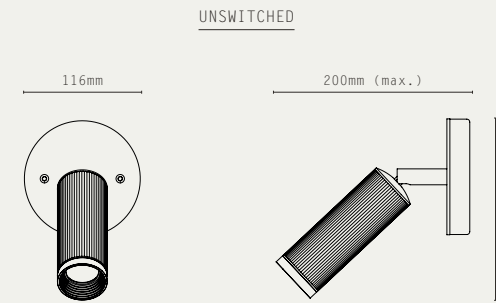

HANGING OPTIONS:

- DROP ROD
- SUSPENSION WIRE WITH CABLE

FINISHES:

-  ANTIQUE BRASS
-  BRONZE
-  SATIN BRASS
-  SATIN NICKEL

WITH BRASS ON/OFF TOGGLE SWITCH

NO SWITCH, FOR SEPARATE CONTROL

LIGHT SOURCE:

- GU10 MINI, 12W MAX (LED ONLY)
- DIMMABLE LED LAMP INCLUDED
- 2700K WARM WHITE
- 240V AC