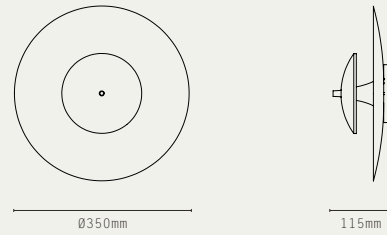

LIGHT SOURCE:

- INTEGRATED 10W DIMMABLE LED MODULE
- 2700K WARM WHITE
- 240V AC

MATERIALS:

- BRASS
- NATURAL STONE

FINISHES:

- ANTIQUE BRASS / BLACK MARBLE
- ANTIQUE BRASS / TRAVERTINE
- ANTIQUE BRASS / RED MARBLE

LUNA 350