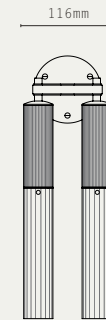

FLUME DOUBLE WALL

FRONT