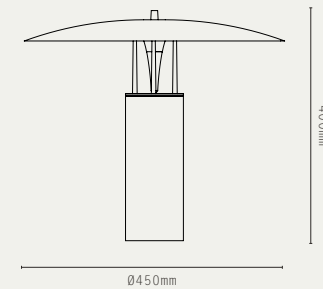

LUNA 550

LIGHT SOURCE:

- GU10, 12W MAX (LED ONLY)
- DIMMABLE LED LAMP INCLUDED
- 2700K WARM WHITE
- 240V AC

MATERIALS:

- BRASS
- NATURAL STONE
- FABRIC CABLE

FINISHES:

- ANTIQUE BRASS / BLACK MARBLE
- BRONZE / TRAVERTINE