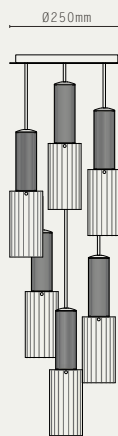

6 DROP GROUPING