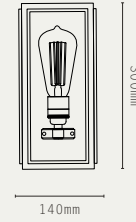

LIGHT SOURCE:

- E27, MAX 40W
- DIMMABLE LED LAMP INCLUDED
- 2300K WARM WHITE
- 240V AC

MATERIALS:

- BRASS
- GLASS

GLASS OPTIONS:

- CLEAR GLASS
- REEDED GLASS

HANGING OPTIONS:

- DROP ROD
- CHAIN SUSPENSION

FINISHES:

- ANTIQUE BRASS
- BRONZE

* IP43 VERSION AVAILABLE (DROP ROD ONLY)

HAZEL

SMALL

LARGE

IP20 AS STANDARD
IP44 'CLOSED TOP' OUTDOOR
VERSION AVAILABLE

LILAC

SMALL

LARGE

FOR INDOOR OR OUTDOOR
USE (IP43)

ASH

SMALL

MEDIUM

LARGE

PROJECTION 140MM

BIRCH

SMALL

MEDIUM

LARGE

PROJECTION 140MM

LILAC

SMALL

LARGE

PROJECTION 260MM

LIGHT SOURCE:

- E27, MAX 40W
- DIMMABLE LED LAMP INCLUDED
- 2300K WARM WHITE
- 240V AC

MATERIALS:

- BRASS
- GLASS

GLASS OPTIONS:

- CLEAR GLASS
- REEDED GLASS

FINISHES:

- ANTIQUE BRASS
- BRONZE

* LILAC WALL: IP43 RATED

* ASH / BIRCH: IP44 RATED