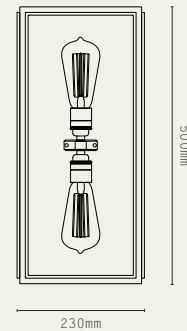

LARGE

FOR INDOOR OR OUTDOOR  
USE (IP43)

ASH

SMALL

MEDIUM

LARGE

PROJECTION 140MM

BIRCH

SMALL

MEDIUM

LARGE

PROJECTION 140MM

LILAC

SMALL

LARGE

PROJECTION 260MM