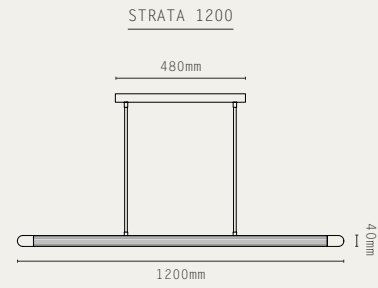

LIGHT SOURCE:  
24W LINEAR LED

MATERIALS:  
• BRASS  
• REEDED GLASS

HANGING OPTIONS:  
DROP ROD

FINISHES:

-  ANTIQUE BRASS
-  BRONZE
-  SATIN BRASS
-  SATIN NICKEL

STRATA 600

STRATA 900

LIGHT SOURCE:  
24W LINEAR LED