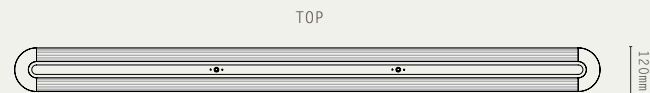

LIGHT SOURCE:

- INTEGRATED COB LED MODULE
- 26W
- 2700K WARM WHITE
- 24V DC
- DIMMABLE DRIVER IN CEILING CANOPY

MATERIALS:

- BRASS
- REEDED GLASS

HANGING OPTIONS:

- DROP ROD

FINISHES:

- ANTIQUE BRASS
- BRONZE
- SATIN BRASS
- SATIN NICKEL

LIGHT SOURCE:

- E27, MAX 20W (LED ONLY)
- DIMMABLE LED LAMPS INCLUDED
- 2700K WARM WHITE
- 240V AC

MATERIALS:

- BRASS
- MATTE OPAL GLASS

HANGING OPTIONS:

- DROP ROD

FINISHES:

- ANTIQUE BRASS
- BRONZE
- SATIN BRASS
- SATIN NICKEL