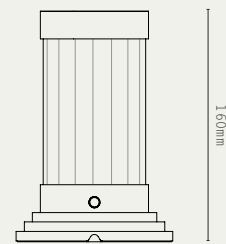

LIGHT SOURCE:

- LI-ION BATTERY POWERED
- 1W LED MODULE
- 2700K WARM WHITE
- 6-10 HOURS BATTERY LIFE
- USB-C CHARGING PORT

MATERIALS:

- BRASS
- CLEAR REEDED GLASS

FINISHES:

- ANTIQUE BRASS
- BRONZE
- SATIN BRASS
- SATIN NICKEL

*IP43 RATED

MINI