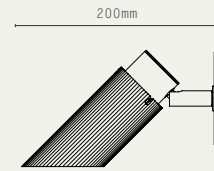

LIGHT SOURCE:

- GU10, 12W MAX
- DIMMABLE LED LAMPS INCLUDED
- 2700K WARM WHITE
- 240V AC

MATERIALS:

- BRASS

FINISHES:

- ANTIQUE BRASS
- BRONZE
- SATIN BRASS
- SATIN NICKEL

SPOT PRO CEILING/WALL

SPOT PRO 250