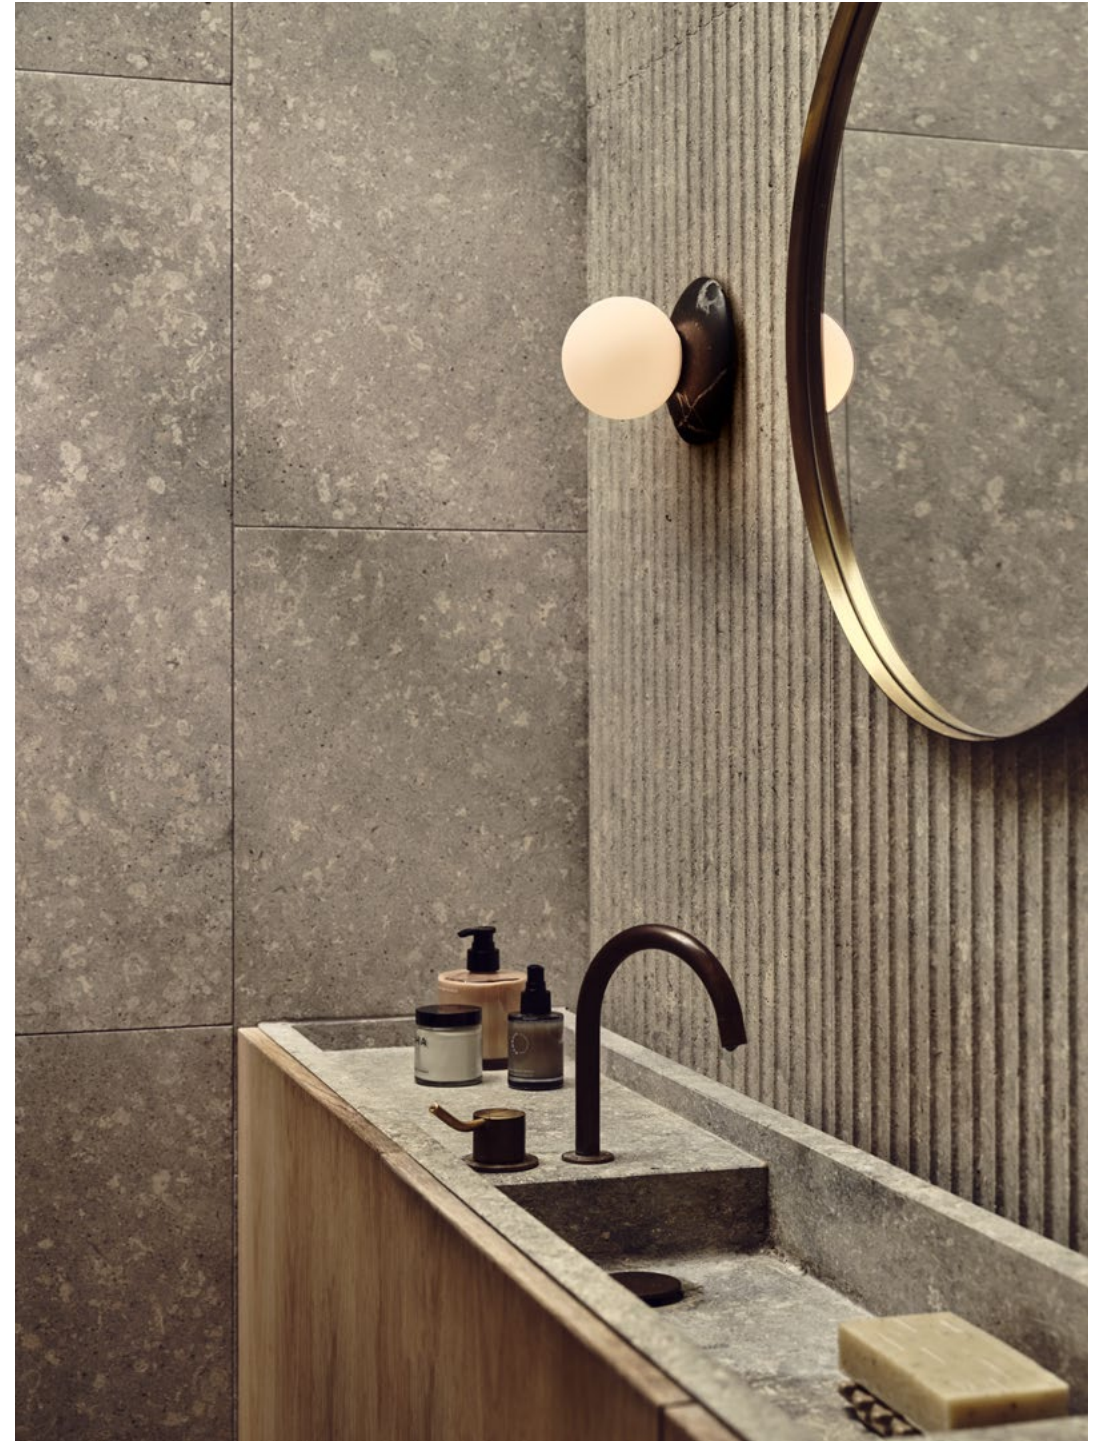

## PORTO

Building on the visual language of the Flume collection, Porto combines precision engineering with the latest in portable LED technology. With a design that maximises on flexibility, this luminaire can be easily picked up and moved to change the ambience of any space.