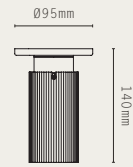

SPOT PRO CEILING

SPOT PRO DOWNLIGHT

SPOT PRO TRIPLE

SPOT PRO CEILING  
1000 DROP ROD

SPOT PRO CEILING  
500 DROP ROD

SPOT PRO 160  
PENDANT

SPOT PRO 260  
PENDANT

SPOT PRO WALL