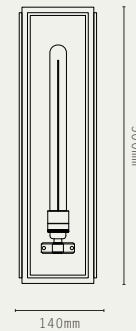

LARGE

FOR INDOOR OR OUTDOOR  
USE (IP43)

ASH

SMALL

MEDIUM

LARGE

PROJECTION 140MM

BIRCH

SMALL

MEDIUM

LARGE

PROJECTION 140MM

LILAC

SMALL

LARGE

PROJECTION 260MM