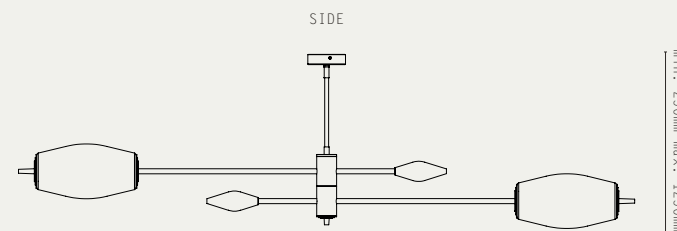

LIGHT SOURCE:

- INTEGRATED COB LED MODULE
- 26W
- 2700K WARM WHITE
- 24V DC
- DIMMABLE DRIVER IN CEILING CANOPY

MATERIALS:

- BRASS
- REEDED GLASS

HANGING OPTIONS:

- DROP ROD

FINISHES:

- ANTIQUE BRASS
- BRONZE
- SATIN BRASS
- SATIN NICKEL

LIGHT SOURCE:

- E27, MAX 20W (LED ONLY)
- DIMMABLE LED LAMPS INCLUDED
- 2700K WARM WHITE
- 240V AC

MATERIALS:

- BRASS
- MATTE OPAL GLASS

HANGING OPTIONS:

- DROP ROD

FINISHES:

- ANTIQUE BRASS
- BRONZE
- SATIN BRASS
- SATIN NICKEL