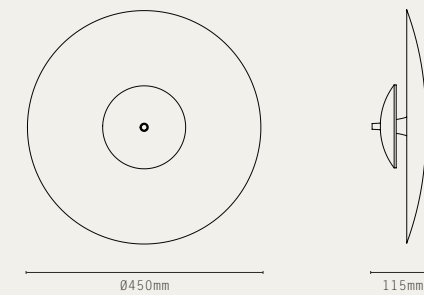

LUNA 550

LIGHT SOURCE:

240V LED MODULE (10W)

MATERIALS:

- BRASS
- NATURAL STONE

FINISHES:

-  ANTIQUE BRASS / BLACK MARBLE
-  ANTIQUE BRASS / TRAVERTINE
-  ANTIQUE BRASS / RED MARBLE

LIGHT SOURCE: