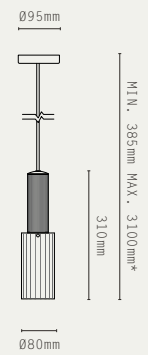

FLUME 80 PENDANT

SINGLE DROP