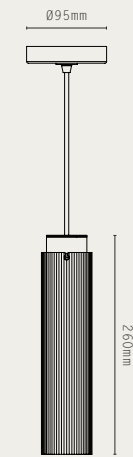

SPOT PRO CEILING

SPOT PRO DOWNLIGHT

SPOT PRO TRIPLE

SPOT PRO CEILING  
1000 DROP ROD

SPOT PRO CEILING  
500 DROP ROD

SPOT PRO 160  
PENDANT

SPOT PRO 260  
PENDANT

SPOT PRO WALL