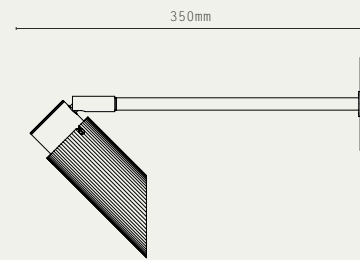

LIGHT SOURCE:

- GU10, 12W MAX
- DIMMABLE LED LAMPS INCLUDED
- 2700K WARM WHITE
- 240V AC

MATERIALS:

- BRASS

FINISHES:

- ANTIQUE BRASS
- BRONZE
- SATIN BRASS
- SATIN NICKEL

SPOT PRO CEILING/WALL

SPOT PRO 250