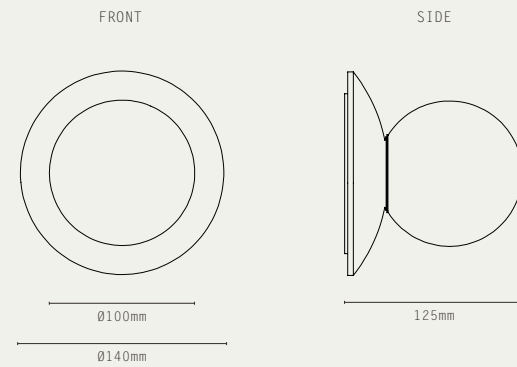

LIGHT SOURCE:

- G9, MAX (12W LED ONLY)
- DIMMABLE 3W LED LAMP INCLUDED
- 2700K WARM WHITE
- 240V AC

MATERIALS:

- BRASS
- MATTE OPAL GLASS
- NATURAL STONE

HANGING OPTIONS:

- DROP ROD

FINISHES:

- ANTIQUE BRASS / TRAVERTINE
- ANTIQUE BRASS / BLACK MARBLE
- ANTIQUE BRASS / GREEN MARBLE
- ANTIQUE BRASS / RED MARBLE
- BRONZE / TRAVERTINE
- BRONZE / BLACK MARBLE
- BRONZE / GREEN MARBLE
- BRONZE / RED MARBLE

LIGHT SOURCE:

- G9, MAX (12W LED ONLY)
- DIMMABLE 3W LED LAMP INCLUDED
- 2700K WARM WHITE
- 240V AC

MATERIALS:

- BRASS
- MATTE OPAL GLASS
- NATURAL STONE

FINISHES:

- TRAVERTINE
- BLACK MARBLE
- GREEN MARBLE
- RED MARBLE

* IP44 RATED AVAILABLE