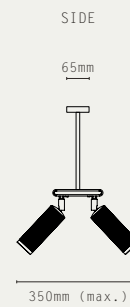

LIGHT SOURCE:

- GU10 MINI, 12W MAX (LED ONLY)
- LED LAMP INCLUDED
- 2700K WARM WHITE
- 240V AC

MATERIALS:

- BRASS

HANGING OPTIONS:

- DROP ROD
- SUSPENSION WIRE WITH CABLE

FINISHES:

- ANTIQUE BRASS
- BRONZE
- SATIN BRASS
- SATIN NICKEL

WITH BRASS ON/OFF TOGGLE SWITCH