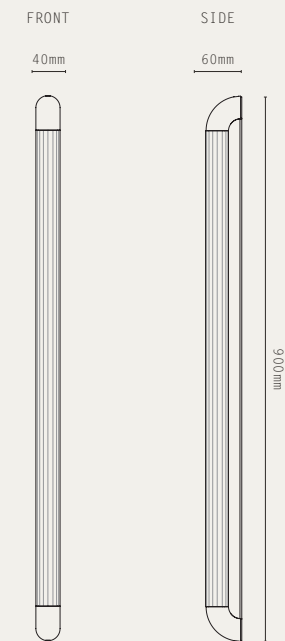

LIGHT SOURCE:  
24W LINEAR LED

MATERIALS:  
• BRASS  
• REEDED GLASS

HANGING OPTIONS:  
DROP ROD

FINISHES:

-  ANTIQUE BRASS
-  BRONZE
-  SATIN BRASS
-  SATIN NICKEL

STRATA 600

STRATA 900

LIGHT SOURCE:  
24W LINEAR LED