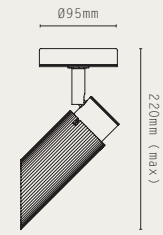

LIGHT SOURCE:

GU10 LED

MATERIALS:

BRASS

FINISHES:

- ANTIQUE BRASS
- BRONZE
- SATIN BRASS
- SATIN NICKEL

SPOT PRO CEILING