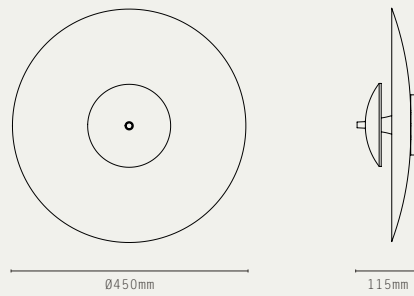

LIGHT SOURCE:

- INTEGRATED 10W DIMMABLE LED MODULE
- 2700K WARM WHITE
- 240V AC

MATERIALS:

- BRASS
- NATURAL STONE

FINISHES:

- ANTIQUE BRASS / BLACK MARBLE
- ANTIQUE BRASS / TRAVERTINE
- ANTIQUE BRASS / RED MARBLE

LUNA 450

LIGHT SOURCE:

- E27 MAX 20W (LED ONLY)
- DIMMABLE LED LAMP INCLUDED
- 2700K WARM WHITE
- 240V AC

MATERIALS:

- BRASS
- MATTE OPAL GLASS
- FABRIC CABLE

HANGING OPTIONS

- GLOBE / WIDE / TALL:
  DROP ROD ONLY
- SLIM:
  ADJUSTABLE CABLE
  DROP ROD

FINISHES:

- ANTIQUE BRASS
- BRONZE
- SATIN BRASS
- SATIN NICKEL