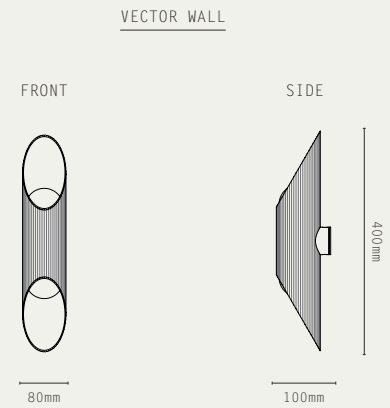

MATERIALS:

- BRASS
- MATTE OPAL GLASS

HANGING OPTIONS (PENDANT):

- DROP ROD

FINISHES:

- ANTIQUE BRASS
- BRONZE
- SATIN BRASS
- SATIN NICKEL

A large grid of small dots for taking notes, spanning most of the page width and height.