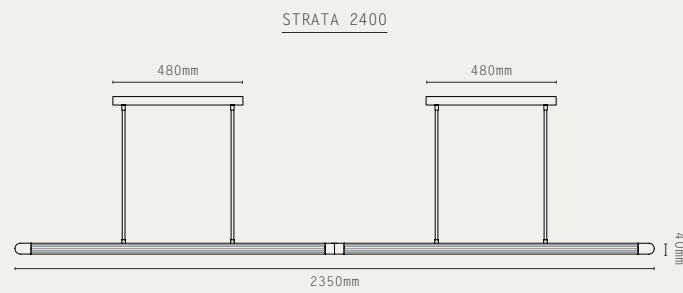

LIGHT SOURCE:  
24W LINEAR LED

MATERIALS:  
• BRASS  
• REEDED GLASS

HANGING OPTIONS:  
DROP ROD

FINISHES:

-  ANTIQUE BRASS
-  BRONZE
-  SATIN BRASS
-  SATIN NICKEL

STRATA 600

STRATA 900

LIGHT SOURCE:  
24W LINEAR LED