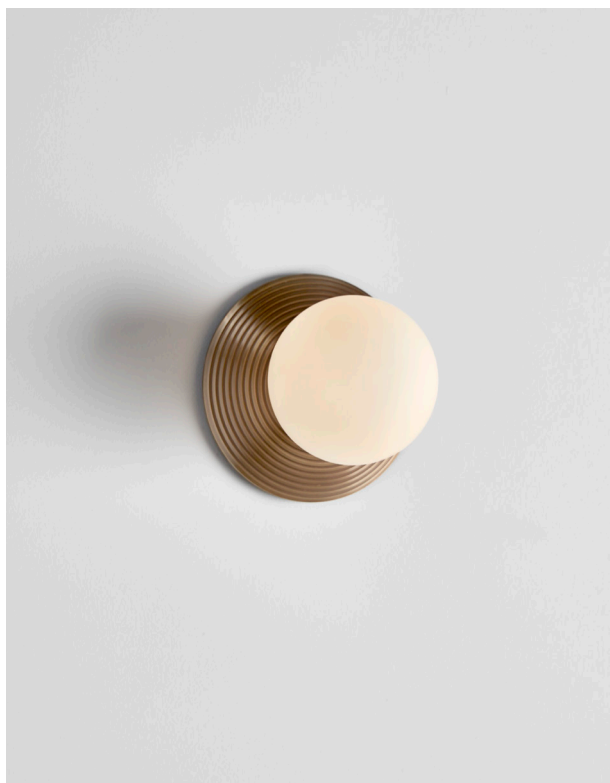

*Luna Table, antique brass and red marble*

*Luna 450 Wall, antique brass and red marble*

*Luna 350 Pendant, antique brass and red marble*

*Orbit 6 Drop Grouping, antique brass and red marble*

Facing Page  
*Clockwise from top left:*  
*Orbit Wall ridged antique,*  
*ridged nickel, ridged satin*  
*brass, ridged bronze*