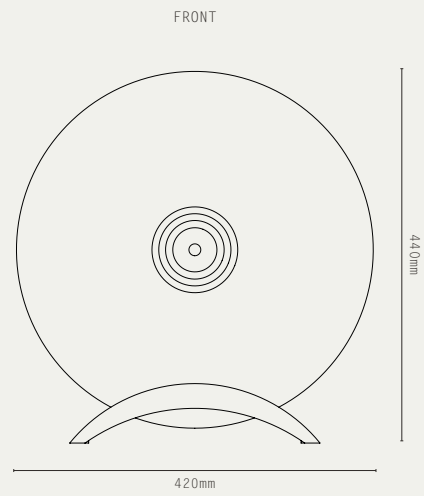

LIGHT SOURCE:

- E27, MAX 20W (LED ONLY)
- DIMMABLE LED LAMP INCLUDED
- 2700K WARM WHITE
- 240V AC

MATERIALS:

- BRASS
- MATTE OPAL GLASS

FINISHES:

- ANTIQUE BRASS
- BRONZE

LIGHT SOURCE:

- E27, MAX 20W (LED ONLY)
- DIMMABLE LED LAMP INCLUDED
- 2700K WARM WHITE
- 240V AC