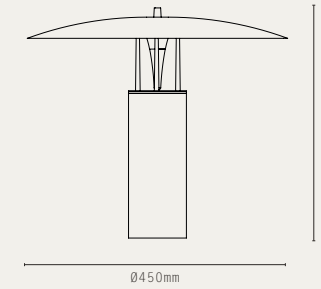

FINISHES:

- ANTIQUE BRASS / BLACK MARBLE
- BRONZE / TRAVERTINE
- ANTIQUE BRASS / RED MARBLE