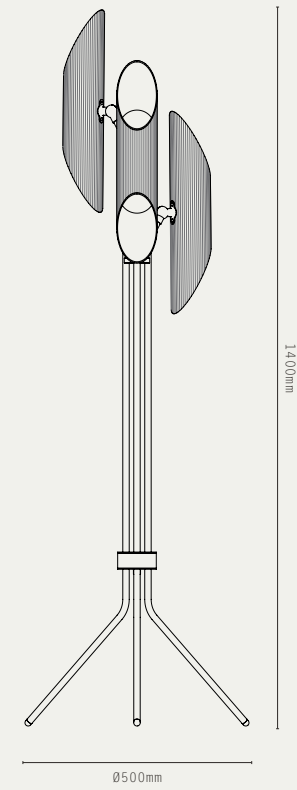

TOR WALL - DOWN

LIGHT SOURCE:

- G9, MAX 12W (LED ONLY)
- 3W LED LAMPS INCLUDED
- 2700K WARM WHITE
- 240V AC

MATERIALS:

- BRASS
- MATTE OPAL GLASS
- FABRIC CABLE

FINISHES:

- ANTIQUE BRASS
- BRONZE
- SATIN BRASS
- SATIN NICKEL