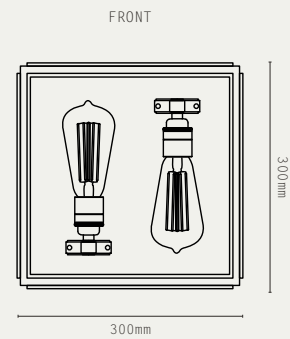

-  ANTIQUE BRASS
-  BRONZE

\* IP44 RATED

LIGHT SOURCE:

- MAINS WIRED VERSION:
  - INTEGRATED 6W LED MODULE
  - 2700K WARM WHITE
  - 240 V AC
- LI-ION BATTERY VERSION:
  - 1W LED MODULE
  - 2700K WARM WHITE
  - 12-14 HOURS BATTERY LIFE
  - USB-C CHARGING PORT