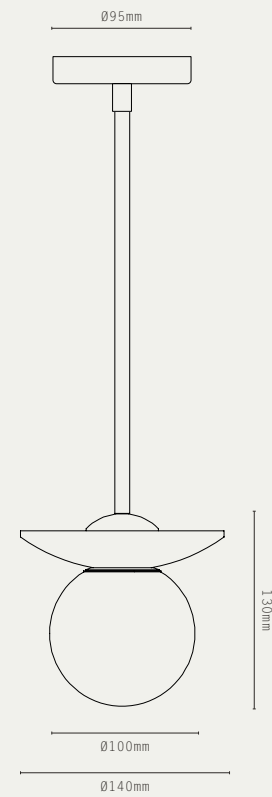

LIGHT SOURCE:

- G9, MAX (12W LED ONLY)
- DIMMABLE 3W LED LAMP INCLUDED
- 2700K WARM WHITE
- 240V AC

MATERIALS:

- BRASS
- MATTE OPAL GLASS
- NATURAL STONE

HANGING OPTIONS:

- DROP ROD

FINISHES:

- ANTIQUE BRASS / TRAVERTINE
- ANTIQUE BRASS / BLACK MARBLE
- ANTIQUE BRASS / GREEN MARBLE
- ANTIQUE BRASS / RED MARBLE
- BRONZE / TRAVERTINE
- BRONZE / BLACK MARBLE
- BRONZE / GREEN MARBLE
- BRONZE / RED MARBLE

LIGHT SOURCE:

- G9, MAX (12W LED ONLY)
- DIMMABLE 3W LED LAMP INCLUDED
- 2700K WARM WHITE
- 240V AC

MATERIALS:

- BRASS
- MATTE OPAL GLASS
- NATURAL STONE

FINISHES:

- TRAVERTINE
- BLACK MARBLE
- GREEN MARBLE
- RED MARBLE

* IP44 RATED AVAILABLE