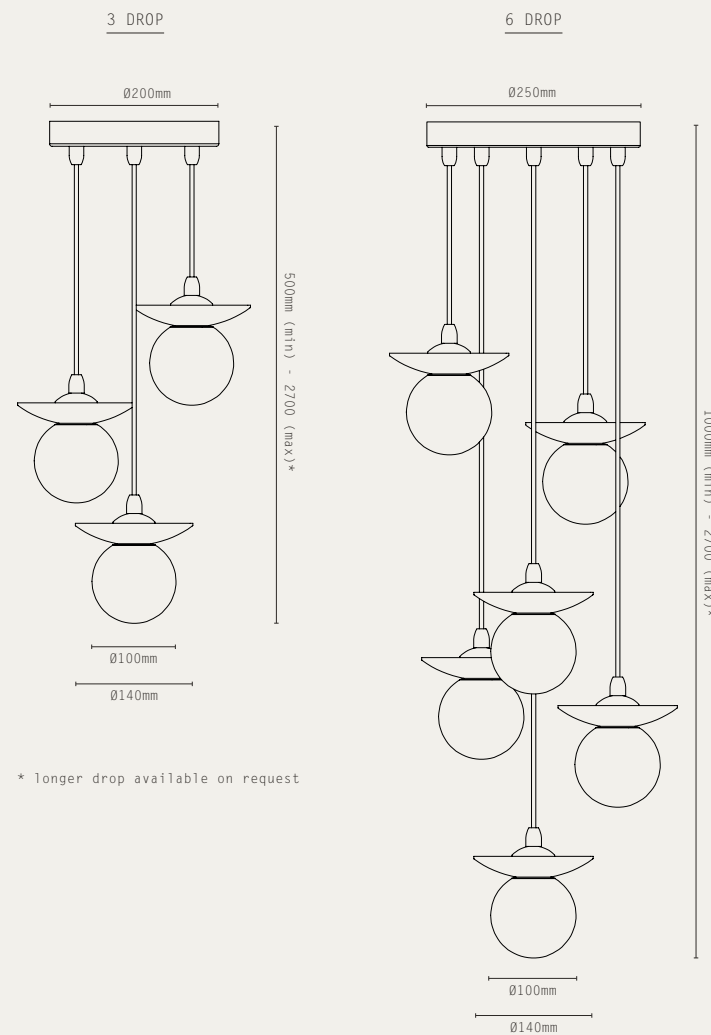

* longer drop available on request

LIGHT SOURCE:

G9 LED

MATERIALS:

- BRASS
- MATTE OPAL GLASS
- NATURAL STONE

HANGING OPTIONS

BRAIDED CABLE

STONE OPTIONS:

- BLACK MARBLE
- GREEN MARBLE
- RED MARBLE
- TRAVERTINE

METAL OPTIONS:

- RIDGED ANTIQUE BRASS
- RIDGED BRONZE
- RIDGED SATIN BRASS
- RIDGED SATIN NICKEL
- CAST ANTIQUE BRASS
- CAST BRONZE