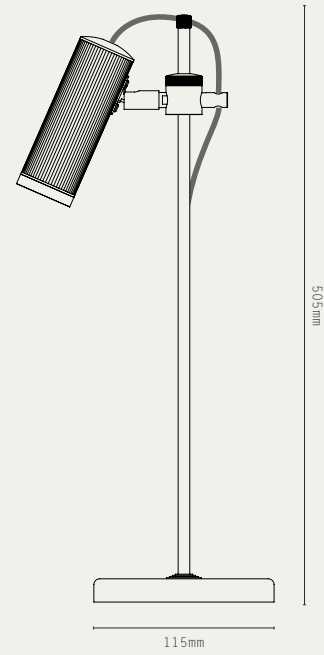

LIGHT SOURCE:

- GU10 MINI, 12W MAX (LED ONLY)
- LED LAMP INCLUDED
- 2700K WARM WHITE
- 240V AC

MATERIALS:

- BRASS
- NATURAL STONE
- FABRIC CABLE

FINISHES:

- ANTIQUE BRASS
- SATIN BRASS
- SATIN NICKEL

BASE OPTIONS:

- TRAVERTINE
- BLACK MARBLE

LIGHT SOURCE:

- GU10 MINI, 12W MAX (LED ONLY)
- LED LAMP INCLUDED
- 2700K WARM WHITE
- 240V AC

MATERIALS:

- BRASS
- NATURAL STONE
- FABRIC CABLE

FINISHES:

- ANTIQUE BRASS
- SATIN BRASS
- SATIN NICKEL

BASE OPTIONS:

- TRAVERTINE
- BLACK MARBLE