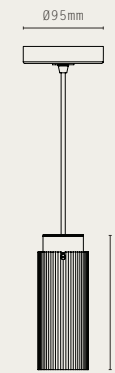

SPOT PRO CEILING

SPOT PRO DOWNLIGHT

SPOT PRO TRIPLE

SPOT PRO CEILING  
1000 DROP ROD

SPOT PRO CEILING  
500 DROP ROD

SPOT PRO 160  
PENDANT

SPOT PRO 260  
PENDANT

SPOT PRO WALL