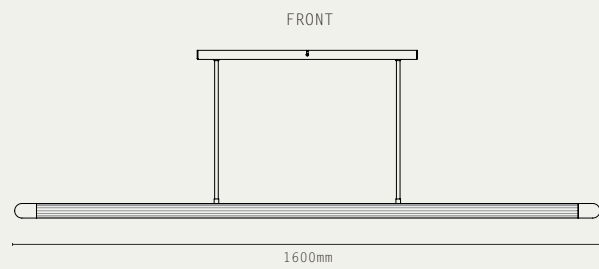

LIGHT SOURCE:

- INTEGRATED COB LED MODULE
- 26W
- 2700K WARM WHITE
- 24V DC
- DIMMABLE DRIVER IN CEILING CANOPY

MATERIALS:

- BRASS
- REEDED GLASS

HANGING OPTIONS:

- DROP ROD

FINISHES:

- ANTIQUE BRASS
- BRONZE
- SATIN BRASS
- SATIN NICKEL

LIGHT SOURCE:

- E27, MAX 20W (LED ONLY)
- DIMMABLE LED LAMPS INCLUDED
- 2700K WARM WHITE
- 240V AC

MATERIALS:

- BRASS
- MATTE OPAL GLASS

HANGING OPTIONS:

- DROP ROD

FINISHES:

- ANTIQUE BRASS
- BRONZE
- SATIN BRASS
- SATIN NICKEL