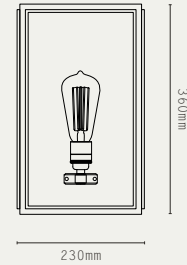

LARGE

FOR INDOOR OR OUTDOOR  
USE (IP43)

ASH

SMALL

MEDIUM

LARGE

PROJECTION 140MM

BIRCH

SMALL

MEDIUM

LARGE

PROJECTION 140MM

LILAC

SMALL

LARGE

PROJECTION 260MM