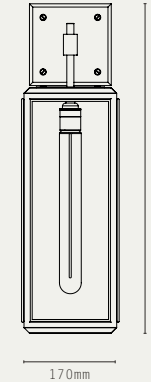

SMALL

MEDIUM

LARGE

PROJECTION 140MM

LILAC

SMALL

LARGE

PROJECTION 260MM