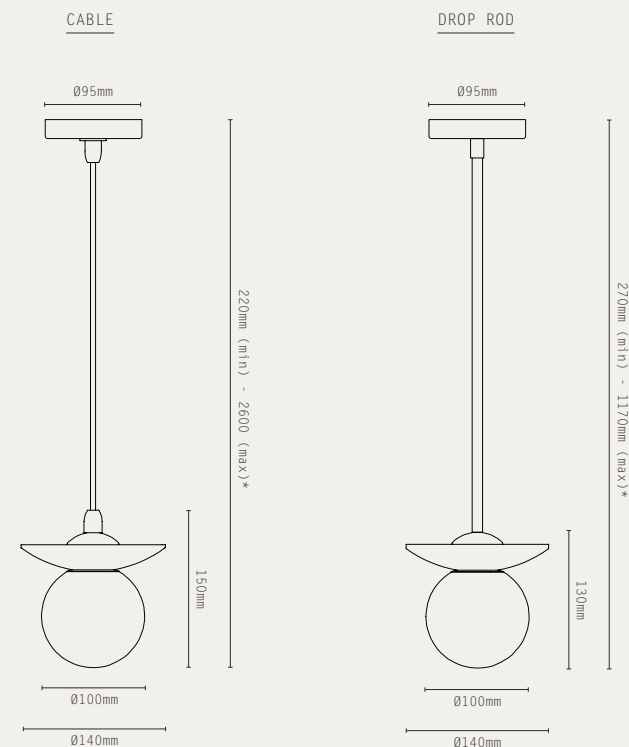

LIGHT SOURCE:

G9 LED

MATERIALS:

- BRASS
- MATTE OPAL GLASS
- NATURAL STONE

HANGING OPTIONS (PENDANT):

- DROP ROD
- BRAIDED CABLE

STONE OPTIONS:

- BLACK MARBLE
- GREEN MARBLE
- RED MARBLE
- TRAVERTINE

METAL OPTIONS:

- RIDGED ANTIQUE BRASS
- RIDGED BRONZE
- RIDGED SATIN BRASS
- RIDGED SATIN NICKEL
- CAST ANTIQUE BRASS
- CAST BRONZE

* longer drop available on request