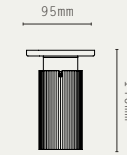

FINISHES:

- ANTIQUE BRASS
- SATIN BRASS
- SATIN NICKEL

\* AVAILABLE HARD-WIRED, OR WITH PLUG SWITCH AND CABLE

SPOT PRO CEILING/WALL

SPOT PRO DOWNLIGHT

SPOT PRO CEILING  
1000 DROP ROD

SPOT PRO CEILING  
500 DROP ROD