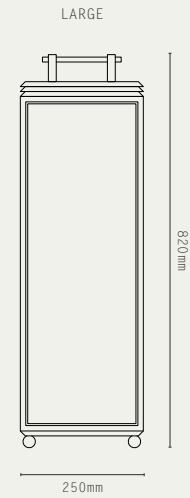

LIGHT SOURCE:

- E27, MAX 40W
- DIMMABLE LED LAMP INCLUDED
- 2300K WARM WHITE
- 240V AC

MATERIALS:

- BRASS
- GLASS

GLASS OPTIONS:

- CLEAR GLASS
- REEDED GLASS

FINISHES:

- ANTIQUE BRASS
- BRONZE

* IP44 RATED

LIGHT SOURCE:

- MAINS WIRED VERSION:
  - INTEGRATED 6W LED MODULE
  - 2700K WARM WHITE
  - 240 V AC
- LI-ION BATTERY VERSION:
  - 1W LED MODULE
  - 2700K WARM WHITE
  - 12-14 HOURS BATTERY LIFE
  - USB-C CHARGING PORT

MATERIALS:

- BRASS
- GLASS

GLASS OPTIONS:

- CLEAR GLASS
- REEDED GLASS

FINISHES:

- ANTIQUE BRASS
- BRONZE

* IP44 RATED