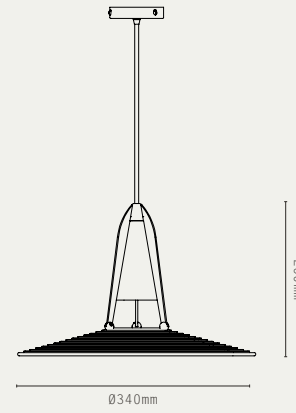

ARAGON 340 PENDANT