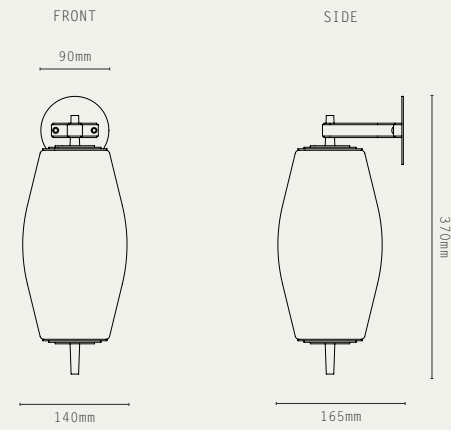

LIGHT SOURCE:

- E27, MAX 20W (LED ONLY)
- DIMMABLE LED LAMP INCLUDED
- 2700K WARM WHITE
- 240V AC

MATERIALS:

- BRASS
- MATTE OPAL GLASS

FINISHES:

- ANTIQUE BRASS
- BRONZE

LIGHT SOURCE:

- E27, MAX 20W (LED ONLY)
- DIMMABLE LED LAMP INCLUDED
- 2700K WARM WHITE
- 240V AC

MATERIALS:

- BRASS
- MATTE OPAL GLASS

FINISHES:

- ANTIQUE BRASS
- BRONZE
- SATIN BRASS
- SATIN NICKEL