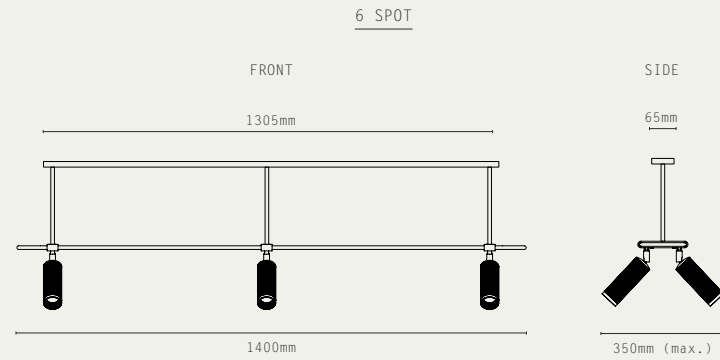

HANGING OPTIONS:

- DROP ROD
- SUSPENSION WIRE WITH CABLE

FINISHES:

-  ANTIQUE BRASS
-  BRONZE
-  SATIN BRASS
-  SATIN NICKEL

WITH BRASS ON/OFF TOGGLE SWITCH

NO SWITCH, FOR SEPARATE CONTROL

LIGHT SOURCE:

- GU10 MINI, 12W MAX (LED ONLY)
- DIMMABLE LED LAMP INCLUDED
- 2700K WARM WHITE
- 240V AC