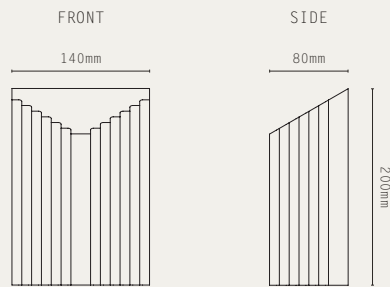

LIGHT SOURCE:

UP/DOWN: 2X 240V LED MODULE (6W)

DOWN: 240V LED MODULE (6W)

MINI: GU10 LED (MAX 4W)

MATERIALS:

BRASS

FINISHES:

CAST ANTIQUE BRASS

CAST BRONZE

UP/DOWN: IP65 RATED

DOWN: IP65 RATED

MINI: IP44 RATED

TOR UP/DOWN

TOR DOWN

TOR MINI