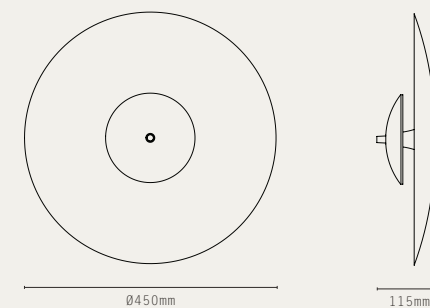

LUNA 550

LIGHT SOURCE:

240V LED MODULE (10W)

MATERIALS:

- BRASS
- NATURAL STONE

FINISHES:

-  ANTIQUE BRASS / BLACK MARBLE
-  ANTIQUE BRASS / TRAVERTINE
-  ANTIQUE BRASS / RED MARBLE

LIGHT SOURCE: