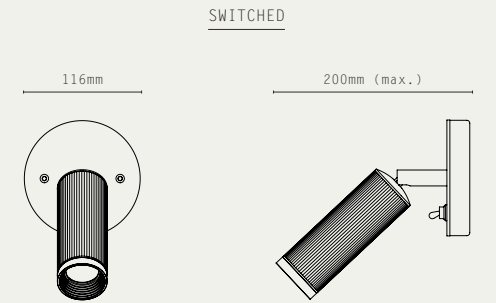

LIGHT SOURCE:

- GU10 MINI, 12W MAX (LED ONLY)
- LED LAMP INCLUDED
- 2700K WARM WHITE
- 240V AC

MATERIALS:

- BRASS

HANGING OPTIONS:

- DROP ROD
- SUSPENSION WIRE WITH CABLE

FINISHES:

- ANTIQUE BRASS
- BRONZE
- SATIN BRASS
- SATIN NICKEL

WITH BRASS ON/OFF TOGGLE SWITCH