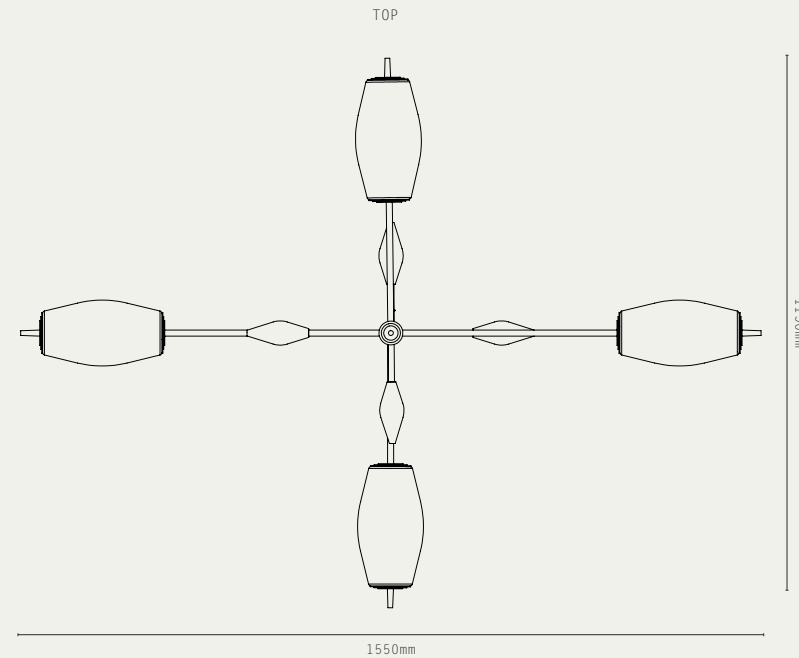

FINISHES:

- ANTIQUE BRASS
- BRONZE
- SATIN BRASS
- SATIN NICKEL