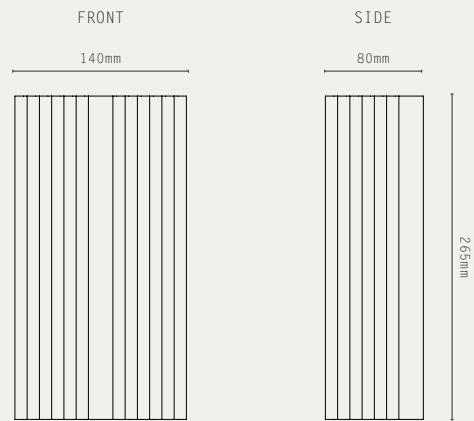

LIGHT SOURCE:

- INTEGRATED IP65 LED MODULE
- TOR UP/DOWN 2X 6W / TOR DOWN 6W
- 2700K WARM WHITE
- 240V AC

MATERIALS:

- BRASS

FINISHES:

- ANTIQUE BRASS
- BRONZE

*IP65 RATED

TOR WALL - UP/DOWN