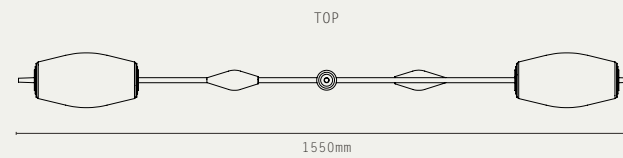

LIGHT SOURCE:

- INTEGRATED COB LED MODULE
- 26W
- 2700K WARM WHITE
- 24V DC
- DIMMABLE DRIVER IN CEILING CANOPY

MATERIALS:

- BRASS
- REEDED GLASS

HANGING OPTIONS:

- DROP ROD

FINISHES:

- ANTIQUE BRASS
- BRONZE
- SATIN BRASS
- SATIN NICKEL

LIGHT SOURCE:

- E27, MAX 20W (LED ONLY)
- DIMMABLE LED LAMPS INCLUDED
- 2700K WARM WHITE
- 240V AC

MATERIALS:

- BRASS
- MATTE OPAL GLASS

HANGING OPTIONS:

- DROP ROD

FINISHES:

- ANTIQUE BRASS
- BRONZE
- SATIN BRASS
- SATIN NICKEL