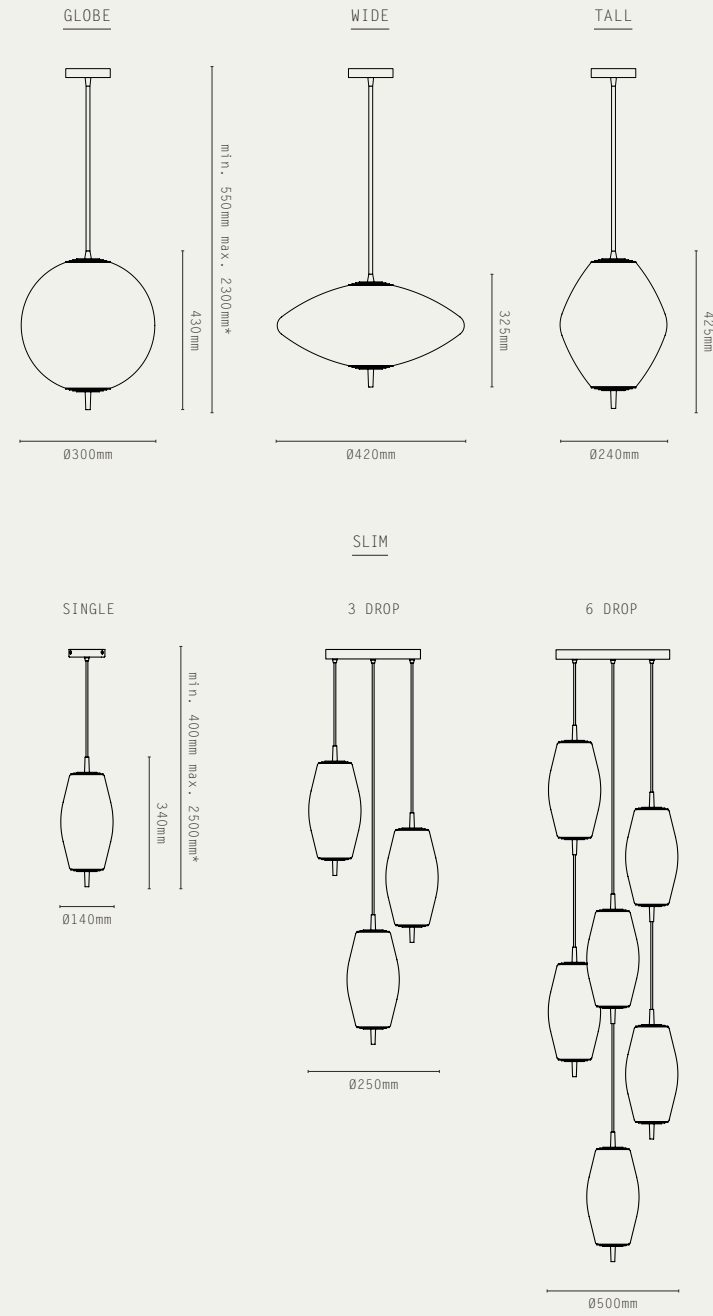

FINISHES:

- ANTIQUE BRASS / BLACK MARBLE
- ANTIQUE BRASS / TRAVERTINE
- ANTIQUE BRASS / RED MARBLE

LUNA 350

LUNA 450

LUNA 550

LIGHT SOURCE:

- E27 MAX 20W (LED ONLY)
- DIMMABLE LED LAMP INCLUDED
- 2700K WARM WHITE
- 240V AC

MATERIALS:

- BRASS
- MATTE OPAL GLASS
- FABRIC CABLE

HANGING OPTIONS

- GLOBE / WIDE / TALL:  
 DROP ROD ONLY
- SLIM:  
 ADJUSTABLE CABLE  
 DROP ROD

FINISHES:

- ANTIQUE BRASS
- BRONZE
- SATIN BRASS
- SATIN NICKEL