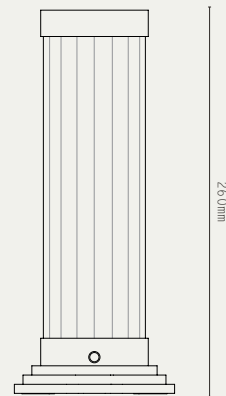

LIGHT SOURCE:

- LI-ION BATTERY POWERED
- 1W LED MODULE
- 2700K WARM WHITE
- 6-10 HOURS BATTERY LIFE
- USB-C CHARGING PORT

MATERIALS:

- BRASS
- CLEAR REEDED GLASS

FINISHES:

- ANTIQUE BRASS
- BRONZE
- SATIN BRASS
- SATIN NICKEL

*IP43 RATED

REGULAR

LIGHT SOURCE:

- GU10 MINI, 12W MAX (LED ONLY)
- DIMMABLE LED LAMP INCLUDED
- 2700K WARM WHITE
- 240V AC

MATERIALS:

- BRASS

FINISHES:

- ANTIQUE BRASS
- BRONZE
- SATIN BRASS
- SATIN NICKEL