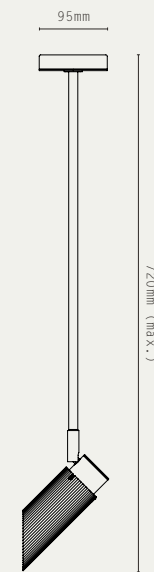

FINISHES:

- ANTIQUE BRASS
- SATIN BRASS
- SATIN NICKEL

\* AVAILABLE HARD-WIRED, OR WITH PLUG SWITCH AND CABLE

SPOT PRO CEILING/WALL

SPOT PRO DOWNLIGHT

SPOT PRO CEILING  
1000 DROP ROD

SPOT PRO CEILING  
500 DROP ROD