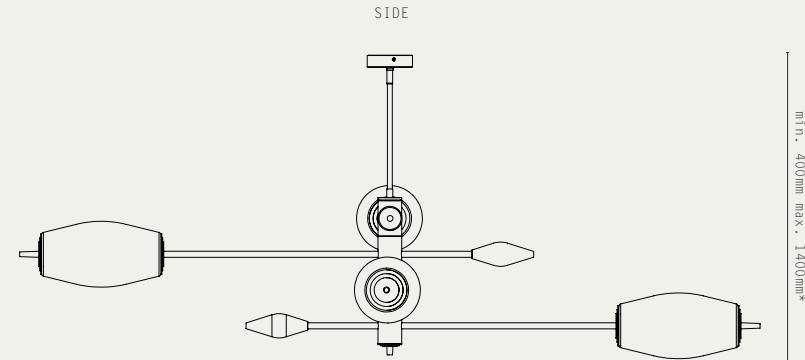

FINISHES:

- ANTIQUE BRASS
- BRONZE
- SATIN BRASS
- SATIN NICKEL